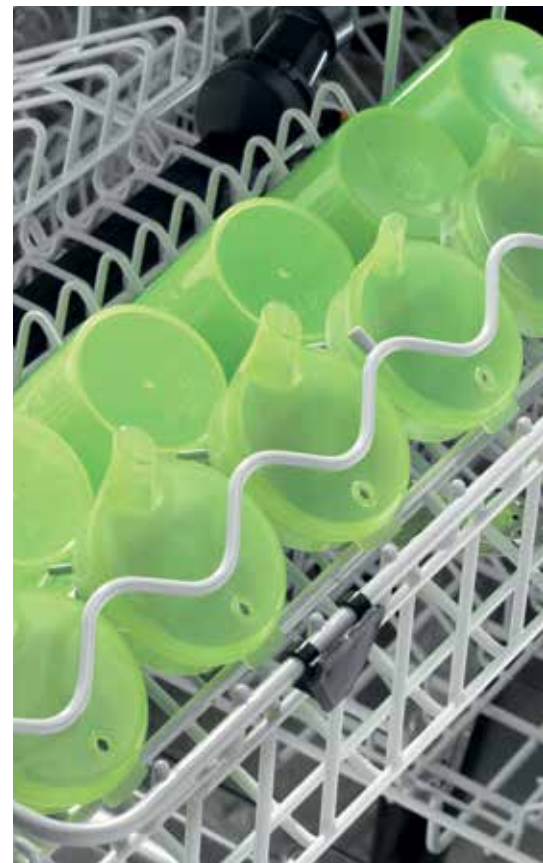

Every item in its place: Top-class hygiene for beaker lids

Miele Professional. Immer Besser.

Reliable
hygiene with
professional
accessories

APFD 400 rail

- For safe positioning of light-weight, shallow items on the cup rack
- Suitable for securing the lids of 6 beakers and feeding cups
- For use in upper basket of PG 8056 / 8061 dishwasher

Mat.no. 10869860
Art.no. 67540001D

Plastic beaker lids are valuable aids in hospitals, care and nursing homes, and child-care facilities. The new holder rail from Miele Professional delivers perfect results: It reliably holds light-weight lids tight, making sure they are exposed to jets of water throughout the entire program cycle. This guarantees perfect hygiene and simplifies work.