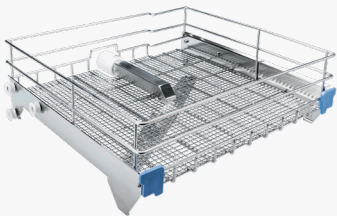

Accessories

APLW 097