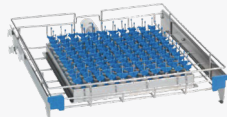

APLW 020/1*