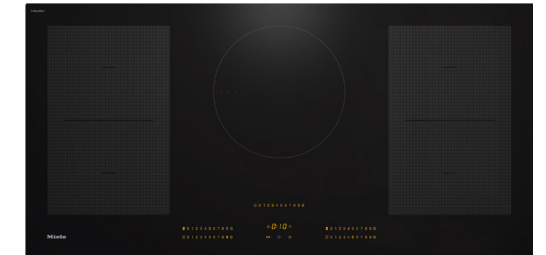

Cooktops – Induction Cooktop

Model	Material	UMRP
KM 7745 FL 36" Induction Cooktop	12074230	$3,999

Specifications

Width	35 7/8 in (909 mm)
Height	4 1/8 in (103 mm)
Depth	21 1/4 in (538 mm)
Shipping Weight	68.34 lbs (31 kg)
Number of Burners	6
Burner Output in Watts: Max. Rating Max. Booster power rating Max. TwinBooster power rating (208V – 240V)	3,100 – 3,400 – 3,700
Burner Output in Watts: Max. Rating Max. Booster power rating Max. TwinBooster power rating (208V – 240V)	3,400 – 4,800 – 7,400
Burner Output in Watts: Max. Rating Max. Booster power rating Max. TwinBooster power rating (208V – 240V)	3,400 – 4,800 – 7,400

Features

- SmartSelect controls with yellow display
- Boost function up to 4,800W
- 3 PowerFlex zones

Optional Accessories	Material	UMRP
Razor Blade Glass Scraper	1065471	$19.80
Glass Cooktop Cleaner	10173130	$15.99

Model	Material	UMRP
KM 7755 FL 42" Induction Cooktop	12074240	$4,999

Specifications

Width	42 3/8 in (1074 mm)
Height	35 7/8 in (909 mm)
Depth	21 1/4 in (538 mm)
Shipping Weight	72.3 lbs (32.8 kg)
Number of Burners	5
Burner Output in Watts: Max. Rating Max. Booster power rating Max. TwinBooster power rating (208V – 240V)	3,400 – 4,800 – 7,400
Burner Output in Watts: Max. Rating Max. Booster power rating Max. TwinBooster power rating (208V – 240V)	2,600 – 3,000 – 3,700
Burner Output in Watts: Max. Rating Max. Booster power rating Max. TwinBooster power rating (208V – 240V)	3,400 – 4,800 – 7,400

Features

- SmartSelect controls with yellow display
- Boost function up to 4,800W
- 2 PowerFlex zones and 1 round element

Optional Accessories	Material	UMRP
Razor Blade Glass Scraper	1065471	$19.80
Glass Cooktop Cleaner	10173130	$15.99