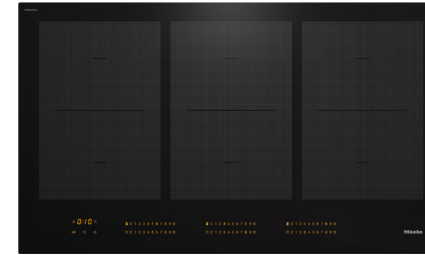

Cooktops – Induction Cooktop

Model	Material	UMRP
KM 7745 FL 36" Induction Cooktop	12074230	$3,999

Specifications

Width	35 7/8 in (909 mm)
Height	4 1/8 in (103 mm)
Depth	21 1/4 in (538 mm)
Shipping Weight	68.34 lbs (31 kg)
Number of Burners	6
Burner Output in Watts: Max. Rating Max. Booster power rating Max. TwinBooster power rating (208V – 240V)	3,100 – 3,400 – 3,700
Burner Output in Watts: Max. Rating Max. Booster power rating Max. TwinBooster power rating (208V – 240V)	3,400 – 4,800 – 7,400
Burner Output in Watts: Max. Rating Max. Booster power rating Max. TwinBooster power rating (208V – 240V)	3,400 – 4,800 – 7,400

Features

- SmartSelect controls with yellow display
- Boost function up to 4,800W
- 3 PowerFlex zones

Optional Accessories	Material	UMRP
Razor Blade Glass Scraper	1065471	$19.80
Glass Cooktop Cleaner	10173130	$15.99

Model	Material	UMRP
KM 7755 FL 42" Induction Cooktop	12074240	$4,999

Specifications

Width	42 3/8 in (1074 mm)
Height	35 7/8 in (909 mm)
Depth	21 1/4 in (538 mm)
Shipping Weight	72.3 lbs (32.8 kg)
Number of Burners	5
Burner Output in Watts: Max. Rating Max. Booster power rating Max. TwinBooster power rating (208V – 240V)	3,400 – 4,800 – 7,400
Burner Output in Watts: Max. Rating Max. Booster power rating Max. TwinBooster power rating (208V – 240V)	2,600 – 3,000 – 3,700
Burner Output in Watts: Max. Rating Max. Booster power rating Max. TwinBooster power rating (208V – 240V)	3,400 – 4,800 – 7,400

Features

- SmartSelect controls with yellow display
- Boost function up to 4,800W
- 2 PowerFlex zones and 1 round element

Optional Accessories	Material	UMRP
Razor Blade Glass Scraper	1065471	$19.80
Glass Cooktop Cleaner	10173130	$15.99