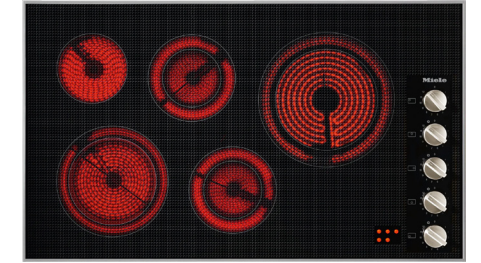

Cooktops – Electric Cooktop

Model	Material	UMRP
KM 5840 240V	7821740	$2,599

Specifications	
Width	30 1/2 in (775 mm)
Height	2 11/16 in (68 mm)
Depth	21 7/16 in (544 mm)
Shipping Weight	41 lbs (18.8 kg)
Number of Burners	4 (3 variable)
Burner Output in Watts	1600 – 2500
Burner Output in Watts	1600 – 2500
Burner Output in Watts	700 – 1800
Burner Output in Watts	1200

1. **Features**
2. Residual Heat Indicators for Each Zone
   - Easy to use Direct Control

Optional Accessories	Material	UMRP
Razor Blade Glass Scraper	1065471	$19.80
Glass Cooktop Cleaner	10173130	$15.99

Model	Material	UMRP
KM 5627 240V	7821700	$2,599
KM 5627 208V	7821710	$2,599

Specifications	
Width	36 in (915 mm)
Height	2 15/16 in (75 mm)
Depth	21 7/16 in (544 mm)
Shipping Weight	50 lbs (22.7 kg)
Number of Burners	5 (4 variable)
Burner Output in Watts	2000 – 2700
Burner Output in Watts	1600 – 2500
Burner Output in Watts	700 – 1800
Burner Output in Watts	700 – 1800
Burner Output in Watts	1200

1. **Features**
2. Residual Heat Indicators for Each Zone
   - Easy to use Direct Control

Optional Accessories	Material	UMRP
Scraper Razor Blade Glass Scraper	1065471	$19.80
Glass Cooktop Cleaner	10173130	$15.99