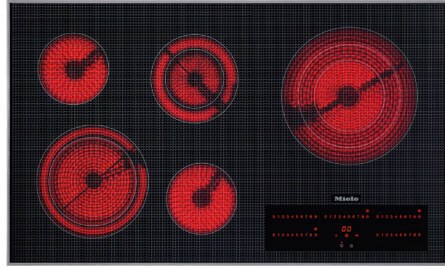

Cooktops – Electric Cooktop

Model	Material	UMRP
KM 5860 240V	7821760	$2,999

Specifications

Width	36 in (915 mm)
Height	2 11/16 in (68 mm)
Depth	21 7/16 in (544 mm)
Shipping Weight	48.5 lbs (22 kg)
Number of Burners	5 (4 variable)
Burner Output in Watts	1100 – 2150 – 3100
Burner Output in Watts	1600 – 2500
Burner Output in Watts	700 – 1800
Burner Output in Watts	700 – 1800
Burner Output in Watts	1200

Features

- Residual Heat Indicators for Each Zone
- Easy to use Direct Control

Optional Accessories	Material	UMRP
Razor Blade Glass Scraper	1065471	$19.80
Glass Cooktop Cleaner	10173130	$15.99

Model	Material	UMRP
KM 5880 240V	7821780	$3,299

Specifications

Width	42 1/2 in (915 mm)
Height	2 11/16 in (75 mm)
Depth	21 7/16 in (544 mm)
Shipping Weight	55 lbs (25 kg)
Number of Burners	5 (4 variable)
Burner Output in Watts	1100 – 2150 – 3100
Burner Output in Watts	1600 – 2500
Burner Output in Watts	700 – 1800
Burner Output in Watts	700 – 1800
Burner Output in Watts	1200

Features

- Residual Heat Indicators for Each Zone
- Easy to use Direct Control

Optional Accessories	Material	UMRP
Scraper Razor Blade Glass Scraper	1065471	$19.80
Glass Cooktop Cleaner	10173130	$15.99