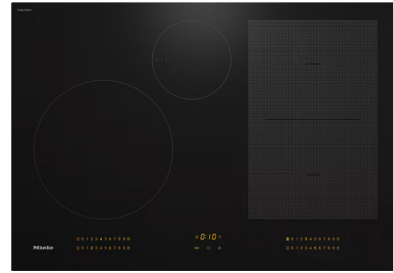

Cooktops – Induction Cooktop

Model	Material	UMRP
KM 7735 FL Induction Cooktop	12074210	$3,299

Specifications

Width	30 3/8 in (769 mm)
Height	3 7/8 in (98 mm)
Depth	21 1/4 in (538 mm)
Shipping Weight	44.6 lbs (21.23 kg)
Number of Burners	4 (1)
Burner Output in Watts: Max. Rating Max. Booster power rating Max. TwinBooster power rating (208V – 240V)	2,600 – 3,000 – 3,700
Burner Output in Watts: Max. Rating Max. Booster power rating Max. TwinBooster power rating (208V – 240V)	1,400 – 1,700 – 2,200
Burner Output in Watts: Max. Rating Max. Booster power rating Max. TwinBooster power rating (208V – 240V)	3,400 – 4,800 – 7,400

Features

- SmartSelect controls with yellow display
- Boost function up to 4,800W
- 4 powerful cooking zones
- Stainless Steel Frame for surface mounting

Optional Accessories	Material	UMRP
Razor Blade Glass Scraper	1065471	$19.80
Glass Cooktop Cleaner	10173130	$15.99

Model	Material	UMRP
KM 7740 36" Induction Cooktop with Frame	12074220	$3,199

Specifications

Width	36 in (915 mm)
Height	3 1/8 in (78 mm)
Depth	21 7/16 in (544 mm)
Shipping Weight	55 lbs (25 kg)
Number of Burners	5
Burner Output in Watts (208V – 240V)	1,300 – 1,550 – 2,000 / 1,400 – 1,700 – 2,200
Burner Output in Watts (208V – 240V)	2,100 – 2,750 – 3,350 / 2,300 – 3,000 – 3,700
Burner Output in Watts (208V – 240V)	2,400 – 2,750 – 3,350 / 2,600 – 3,000 – 3,700
Burner Output in Watts (208V – 240V)	1,700 – 2,300 – 2,750 / 1,850 – 2,500 – 3,000
Burner Output in Watts (208V – 240V)	1,700 – 2,300 – 2,750 / 1,850 – 2,500 – 3,000

Features

- SmartSelect controls with yellow display
- Boost function up to 3,700W
- 5 powerful cooking zones
- Stainless Steel Frame for surface mounting

Optional Accessories	Material	UMRP
Razor Blade Glass Scraper	1065471	$19.80
Glass Cooktop Cleaner	10173130	$15.99