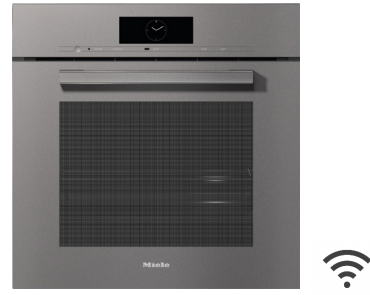

Ovens – 24" Combi-Steam XXL

Model	Material	UMRP
DGC 7860 24" Combi-Steam XXL	11877000	$7,699

Design Line	Finish	Type
VitroLine	Obsidian black	Non-plumbed

Specifications	
Width	23 7/16 in (595 mm)
Height	23 7/16 in (596 mm)
Depth	23 1/4 in (590 mm)
Shipping Weight	140 lbs (63.6 kg)

1. **Features**
2. M Touch Controls with MotionReact
   - Miele@home with Miele Mix & Match
   - Wired Food Probe
   - Automatic Programs

Standard Accessories	Material	UMRP
PerfectClean Universal Tray 24" Oven (1)	9519840	$165
PerfectClean FlexiClips (1)	9520660	$203.50
Wire Rack – Self Clean Ready (1)	9520640	$130.90
DGGL 12 Perforated Stainless Cooking Pan Large (1)	8249430	$71.50
DGGL 20 Perforated Stainless Cooking Pan Small (1)	8285410	$53.90
DGG 20 Solid Cooking Pan (1)	8246340	$53.90

Model	Material	UMRP
DGC 7860 24" Combi-Steam XXL	11876990	$7,699

Design Line	Finish	Type
VitroLine	Graphite grey	Non-plumbed

Specifications	
Width	23 7/16 in (595 mm)
Height	23 7/16 in (596 mm)
Depth	23 1/4 in (590 mm)
Shipping Weight	140 lbs (63.6 kg)

1. **Features**
2. M Touch Controls with MotionReact
   - Miele@home with Miele Mix & Match
   - Wired Food Probe
   - Automatic Programs

Standard Accessories	Material	UMRP
PerfectClean Universal Tray 24" Oven (1)	9519840	$165
PerfectClean FlexiClips (1)	9520660	$203.50
Wire Rack – Self Clean Ready (1)	9520640	$130.90
DGGL 12 Perforated Stainless Cooking Pan Large (1)	8249430	$71.50
DGGL 20 Perforated Stainless Cooking Pan Small (1)	8285410	$53.90
DGG 20 Solid Cooking Pan (1)	8246340	$53.90

Optional Accessories – Combi-Steam Ovens

Product	Material	UMRP	Product	Material	UMRP
Round Baking Tray	9520720	$71.50	DGG7 Small, Deepest Solid Pan	8019361	$53.90
Round Baking Tray w/ Logo	9520730	$82.50	DGGL4 Large, Deep Perforated Pan	5379570	$64.90
Perforated Round Baking Tray	10116800	$75.90	DGGL8 Large, Shallow Perforated Dish	8227240	$64.90
PerfectClean Perforated Baking Tray	9520620	$121	EBA 7848 USA OBSW Trim Kit: Obsidian black XL	11410770	$499
PerfectClean Baking Tray	9519820	$115.50	EBA 7848 USA GRGR Trim Kit: Graphite grey XL	11410800	$499
PerfectClean Grill Insert (24" Oven)	9811960	$137.50	EBA 7868 USA OBSW Trim Kit: Obsidian black XXL	11515800	$499
Side Runner for Holding Pans	8249560	$53.90	EBA 7868 USA GRGR Trim Kit: Graphite grey XXL	11515820	$499
DGGL 12 Perforated Stainless Cooking Pan Large	8249430	$71.50			
DGGL1 Small Perforated SS Pan	5001370	$53.90			
DGG2 Small, Deep Solid Pan	5001390	$53.90			
DGG3 Large, Deep Solid Pan	5001400	$64.90