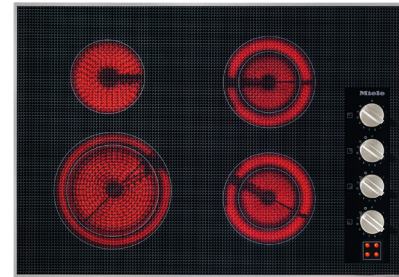

Cooktops – Electric Cooktop

Model	Material	UMRP
KM 5621 240V	7821660	$2,199
KM 5621 208V	7821670	$2,199

Specifications	
Width	24 3/4 in (626 mm)
Height	2 11/16 in (68 mm)
Depth	21 7/16 in (544 mm)
Shipping Weight	39 lbs (17.7 kg)
Number of Burners	3 (2 variable)
Burner Output in Watts	1100 – 2150 – 3100
Burner Output in Watts	700 – 1800
Burner Output in Watts	1200

1. **Features**
2. Residual Heat Indicators for Each Zone
   - Easy to use Direct Control

Optional Accessories	Material	UMRP
Razor Blade Glass Scraper	1065471	$19.80
Glass Cooktop Cleaner	10173130	$15.99

Model	Material	UMRP
KM 5624 240V	7821680	$2,399

Specifications	
Width	30 1/2 in (775 mm)
Height	21 5/16 in (75 mm)
Depth	21 7/16 in (544 mm)
Shipping Weight	41 lbs (18.8 kg)
Number of Burners	4 (3 variable)
Burner Output in Watts	1600 – 2500
Burner Output in Watts	700 – 1800
Burner Output in Watts	1200

1. **Features**
2. Residual Heat Indicators for Each Zone
   - Easy to use Direct Control

Optional Accessories	Material	UMRP
Razor Blade Glass Scraper	1065471	$19.80
Glass Cooktop Cleaner	10173130	$15.99