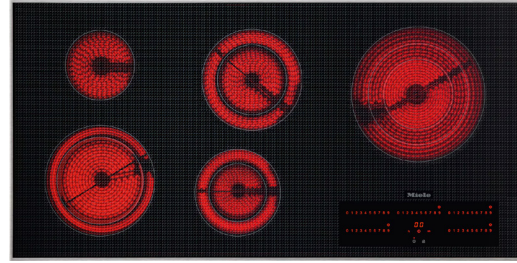

Cooktops – Electric Cooktop

Model	Material	UMRP
KM 5860 240V	7821760	$2,999

Specifications

Width	36 in (915 mm)
Height	2 11/16 in (68 mm)
Depth	21 7/16 in (544 mm)
Shipping Weight	48.5 lbs (22 kg)
Number of Burners	5 (4 variable)
Burner Output in Watts	1100 – 2150 – 3100
Burner Output in Watts	1600 – 2500
Burner Output in Watts	700 – 1800
Burner Output in Watts	700 – 1800
Burner Output in Watts	1200

Features

- Residual Heat Indicators for Each Zone
- Easy to use Direct Control

Optional Accessories	Material	UMRP
Razor Blade Glass Scraper	1065471	$19.80
Glass Cooktop Cleaner	10173130	$15.99

Model	Material	UMRP
KM 5880 240V	7821780	$3,299

Specifications

Width	42 1/2 in (915 mm)
Height	2 11/16 in (75 mm)
Depth	21 7/16 in (544 mm)
Shipping Weight	55 lbs (25 kg)
Number of Burners	5 (4 variable)
Burner Output in Watts	1100 – 2150 – 3100
Burner Output in Watts	1600 – 2500
Burner Output in Watts	700 – 1800
Burner Output in Watts	700 – 1800
Burner Output in Watts	1200

Features

- Residual Heat Indicators for Each Zone
- Easy to use Direct Control

Optional Accessories	Material	UMRP
Scraper Razor Blade Glass Scraper	1065471	$19.80
Glass Cooktop Cleaner	10173130	$15.99