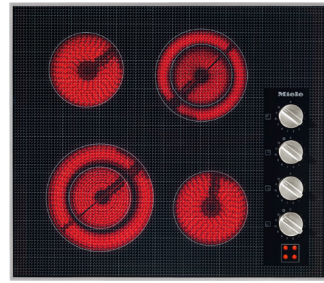

Cooktops – Electric Cooktop

Model	Material	UMRP
KM 5621 240V	7821660	$2,199
KM 5621 208V	7821670	$2,199

Specifications	
Width	24 3/4 in (626 mm)
Height	2 11/16 in (68 mm)
Depth	21 7/16 in (544 mm)
Shipping Weight	39 lbs (17.7 kg)
Number of Burners	3 (2 variable)
Burner Output in Watts	1100 – 2150 – 3100
Burner Output in Watts	700 – 1800
Burner Output in Watts	1200

1. **Features**
2. Residual Heat Indicators for Each Zone
   - Easy to use Direct Control

Optional Accessories	Material	UMRP
Razor Blade Glass Scraper	1065471	$19.80
Glass Cooktop Cleaner	10173130	$15.99

Model	Material	UMRP
KM 5624 240V	7821680	$2,399

Specifications	
Width	30 1/2 in (775 mm)
Height	21 5/16 in (75 mm)
Depth	21 7/16 in (544 mm)
Shipping Weight	41 lbs (18.8 kg)
Number of Burners	4 (3 variable)
Burner Output in Watts	1600 – 2500
Burner Output in Watts	700 – 1800
Burner Output in Watts	1200

1. **Features**
2. Residual Heat Indicators for Each Zone
   - Easy to use Direct Control

Optional Accessories	Material	UMRP
Razor Blade Glass Scraper	1065471	$19.80
Glass Cooktop Cleaner	10173130	$15.99