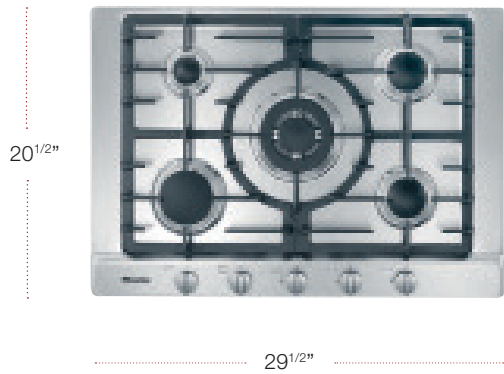

Gas Cooktop

MODEL	MATERIAL	UMRP/RETAIL
KM 2032 G 30" Gas Cooktop	10735660	$1,499 / $1,599

SPECIFICATIONS

Width	29^{1/2} in (750 mm)
Height	2^{1/8} in (54 mm)
Depth	20^{1/2} in (520 mm)
Shipping Weight	40 lbs (19 kg)
Number of Burners	5
Burner Output in BTU	11300
Burner Output in BTU	8600
Burner Output in BTU	5500
Burner Output in BTU	5500
Burner Output in BTU	3800

FEATURES

- Wok Burner

STANDARD ACCESSORIES	MATERIAL	UMRP/RETAIL
RWR1000 Wok Ring	9974600	$95 / $95

MODEL	MATERIAL	UMRP/RETAIL
KM 2355 G 36" Flush Gas Cooktop G	9450190	$2,799 / $2,899

SPECIFICATIONS

Width	35^{1/8} in (892 mm)
Height	4^{1/16} in (102 mm)
Depth	20^{3/16} in (512 mm)
Shipping Weight	51.8 lbs (23.5 kg)
Number of Burners	5
Burner Output in BTU	15000
Burner Output in BTU	9800
Burner Output in BTU	5900
Burner Output in BTU	5900
Burner Output in BTU	3900

FEATURES

- Wok Burner

STANDARD ACCESSORIES	MATERIAL	UMRP/RETAIL
RWR1000 Wok Ring	9974600	$95 / $95