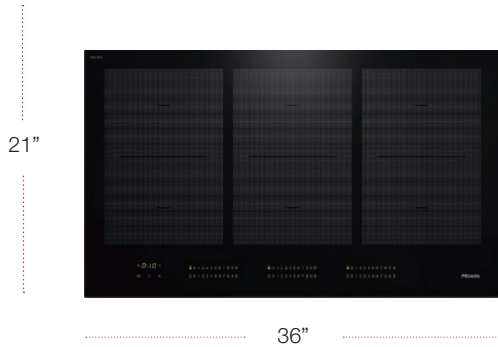

Induction Cooktop

MODEL	MATERIAL	UMRP/RETAIL
KM 7745 FL 36" Induction Cooktop	12074230	$3,499 / $2,999

SPECIFICATIONS

Width	35 7/8 in (909 mm)
Height	4 1/8 in (103 mm)
Depth	21 1/4 in (578 mm)
Shipping Weight	68.34 lbs (31 kg)
Number of Burners	6
Burner Output in Watts: Max. Rating Max. Booster power rating Max. TwinBooster power rating (208v - 240v)	3100-3400-3700
Burner Output in Watts: Max. Rating Max. Booster power rating Max. TwinBooster power rating (208v - 240v)	3400-4800-7400
Burner Output in Watts: Max. Rating Max. Booster power rating Max. TwinBooster power rating (208v - 240v)	3400-4800-7400

FEATURES

- SmartSelect controls with yellow display
- Boost function up to 4800W
- 3 PowerFlex zones

OPTIONAL ACCESSORIES	MATERIAL	UMRP/RETAIL
Razor Blade Glass Scraper	1065471	$18 / $18
Glass Cooktop Cleaner	10173130	$13.99 / $13.99

MODEL	MATERIAL	UMRP/RETAIL
KM 7755 FL 42" Induction Cooktop	12074240	$4,499 / $2,999

SPECIFICATIONS

Width	42 3/8 in (1074 mm)
Height	35 7/8 in (909 mm)
Depth	21 1/4 in (538 mm)
Shipping Weight	72.3 lbs (32.8 kg)
Number of Burners	5
Burner Output in Watts: Max. Rating Max. Booster power rating Max. TwinBooster power rating (208v - 240v)	3400-4800-7400
Burner Output in Watts: Max. Rating Max. Booster power rating Max. TwinBooster power rating (208v - 240v)	2600-3000-3700
Burner Output in Watts: Max. Rating Max. Booster power rating Max. TwinBooster power rating (208v - 240v)	3400-4800-7400

FEATURES

- SmartSelect controls with yellow display
- Boost function up to 4800W
- 2 PowerFlex zones and 1 round element

OPTIONAL ACCESSORIES	MATERIAL	UMRP/RETAIL
Razor Blade Glass Scraper	1065471	$18 / $18
Glass Cooktop Cleaner	10173130	$13.99 / $13.99