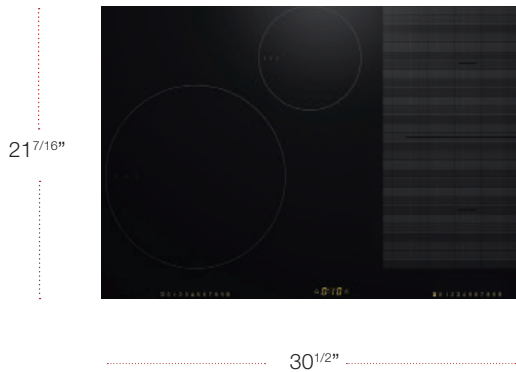

Induction Cooktop

MODEL	MATERIAL	UMRP/RETAIL
KM 7735 FL Induction Cooktop	12074210	$2,999 / $2,599

SPECIFICATIONS

Width	30³/₈ in (769 mm)
Height	3⁷/₈ in (98 mm)
Depth	21¹/₄ in (538 mm)
Shipping Weight	44.6 lbs (21.23 kg)
Number of Burners	4 (1)
Burner Output in Watts: Max. Rating Max. Booster power rating Max. TwinBooster power rating (208v - 240v)	2600-3000-3700
Burner Output in Watts: Max. Rating Max. Booster power rating Max. TwinBooster power rating (208v - 240v)	1400-1700-2200
Burner Output in Watts: Max. Rating Max. Booster power rating Max. TwinBooster power rating (208v - 240v)	3400-4800-7400

FEATURES

- SmartSelect controls with yellow display
- Boost function up to 4800W
- 4 powerful cooking zones

OPTIONAL ACCESSORIES	MATERIAL	UMRP/RETAIL
Razor Blade Glass Scraper	1065471	$18 / $18
Glass Cooktop Cleaner	10173130	$13.99 / $13.99

MODEL	MATERIAL	UMRP/RETAIL
KM 7740 36" Induction Cooktop with Frame	12074220	$2,899 / $2,999

SPECIFICATIONS

Width	36 in (915 mm)
Height	3 ¹/₈ in (78 mm)
Depth	21 ¹/₂ in (544 mm)
Shipping Weight	55 lbs (25 kg)
Number of Burners	5
Burner Output in Watts: (208v - 240v)	1300-1550-2000 / 1400-1700-2200
Burner Output in Watts: (208v - 240v)	2100-2750-3350 / 2300-3000-3700
Burner Output in Watts: (208v - 240v)	2400-2750-3350 / 2600-3000-3700
Burner Output in Watts: (208v - 240v)	1700-2300-2750 / 1850-2500-3000
Burner Output in Watts: (208v - 240v)	1700-2300-2750 / 1850-2500-3000

FEATURES

- SmartSelect controls with yellow display
- Boost function up to 3700W
- 5 powerful cooking zones

OPTIONAL ACCESSORIES	MATERIAL	UMRP/RETAIL
Razor Blade Glass Scraper	1065471	$18 / $18
Glass Cooktop Cleaner	10173130	$13.99 / $13.99