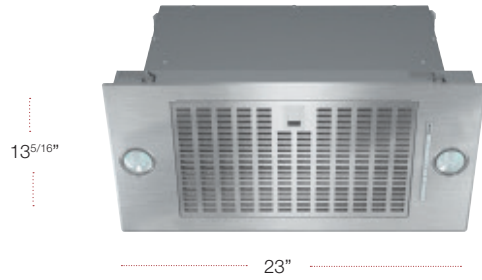

Built In Hood

MODEL	MATERIAL	UMRP/RETAIL
DA 2628 44" Extra Slim Insert ss w/Wifi	10876800	$2,699 / $2,799

SPECIFICATIONS	
Width	46^{7/16} in (1180 mm)
Height	13^{1/2} in (342 mm)
Depth	11^{1/2} in (293 mm)
Shipping Weight	33 lbs (15 kg)

FEATURES
- Con@ctivity

OPTIONAL ACCESSORIES	MATERIAL	UMRP/RETAIL
6" Adapter DAA6	10811120	$89 / $89

MODEL	MATERIAL	UMRP/RETAIL
DA 2360 24" Extra Slim Insert	10765130	$1,199 / $1,299

SPECIFICATIONS	
Width	23 in (584 mm)
Height	13^{5/16} in (338 mm)
Depth	11^{11/16} in (297 mm)
Shipping Weight	24 lbs (11 lbs)

FEATURES
- Vented or Recirculating

OPTIONAL ACCESSORIES	MATERIAL	UMRP/RETAIL
Reducing Collar DRC 2000	12140450	$127.66 / $127.66
Recirculating Kit DUU150	5696270	$115 / $115
Recirculating Kit DUU151	7294230	$115 / $115
OdorFree Charcoal Filter DKF 19-900	10794600	$125 / $125
6" Adapter DAA6	10811120	$89 / $89