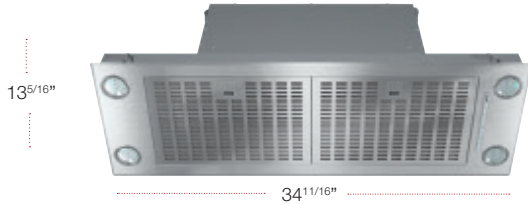

Built In Hood

MODEL	MATERIAL	UMRP/RETAIL
DA 2390 36" Extra Slim Insert Insert	10743660	$1,599 / $1,699

SPECIFICATIONS

Width	34¹¹/₁₆ in (884 mm)
Height	13⁵/₁₆ in (338 mm)
Depth	11¹¹/₁₆ in (297 mm)
Shipping Weight	24 lbs (11 lbs)

FEATURES

- Vented or Recirculating

OPTIONAL ACCESSORIES	MATERIAL	UMRP/RETAIL
Reducing Collar DRC 2000	12140450	$127.66 / $127.66
Recirculating Kit DUU150	5696270	$115 / $115
Recirculating Kit DUU151	7294230	$115 / $115
OdorFree Charcoal Filter DKF 19-900	10794600	$125 / $125
6" Adapter DAA6	10811120	$89 / $89