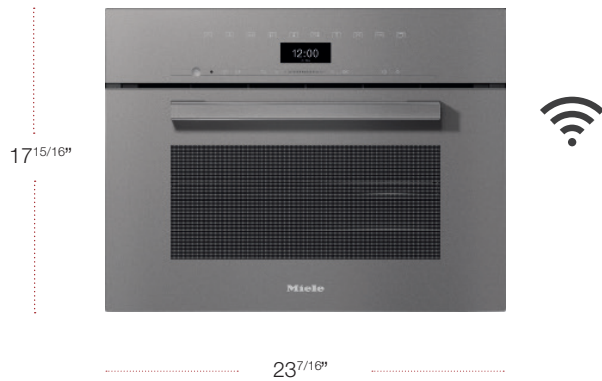

24" Combi-Steam XL

MODEL	MATERIAL	UMRP/RETAIL
DGC 7440 24" Combi-Steam XL	11876960	$3,999 / $4,199

DESIGN LINE	FINISH	TYPE
VitroLine	Graphite grey	Non-plumbed

SPECIFICATIONS

Width	23^{7/16} in (595 mm)
Height	17^{15/16} in (455.5 mm)
Depth	23^{1/4} in (590 mm)
Shipping Weight	128 lbs (58 kg)

FEATURES

- Miele@home with Miele Mix & Match
- DirectSensor Controls

STANDARD ACCESSORIES	MATERIAL	UMRP/RETAIL
PerfectClean Universal Tray 24" Oven (1)	9519840	$150 / $150
Wire Rack - Self Clean Ready (1)	9520640	$119 / $119
DGGL 20 Perforated Stainless Cooking Pan Small (1)	8285410	$49 / $49
DGG 20 Solid Cooking Pan (1)	8246340	$49 / $49