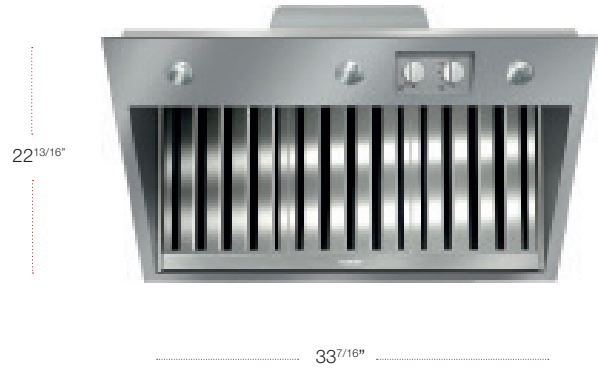

Range Hood

MODEL	MATERIAL	UMRP/RETAIL
DAR1250-3 48" Wall Range Hood	11898190	$2,599 / $2,699

SPECIFICATIONS

Width	47^{15/16} in (1218 mm)
Height	18 in (457 mm)
Depth	24^{1/16} in (611 mm)
Shipping Weight	125.7 lbs. (57 kg)

FEATURES

- LED ClearView Lighting
- Recessed Knob Controls

BLOWERS (ONE IS REQUIRED)	MATERIAL	UMRP/RETAIL
1100 CFM Internal Blower DRIB XXL	9764910	$749 / $749
1100 CFM External Blower DREB XXL	9764940	$1,049 / $1,049

OPTIONAL ACCESSORIES	MATERIAL	UMRP/RETAIL
6" x 48" DuctCover DRDC 4806	12565080 (9764650)	$369 / $369
12" x 48" DuctCover DRDC 4812	9764670	$389 / $389
18" x 48" DuctCover DRDC 4818	12565100 (9764680)	$409 / $409
24" x 48" DuctCover DRDC 4824	12565130 (9764690)	$459 / $459

MODEL	MATERIAL	UMRP/RETAIL
DAR 1130 36" Insert Hood	9753480	$1,799 / $1,899

SPECIFICATIONS

Width	33^{7/16} in (850 mm)
Height	17^{5/8} in (448 mm)
Depth	22^{13/16} in (579 mm)
Shipping Weight	77.2 lbs. (35 kg)

FEATURES

- LED ClearView Lighting
- Vented or Recirculating Option

BLOWERS (ONE IS REQUIRED)	MATERIAL	UMRP/RETAIL
700 CFM Internal Blower DRIB XL	9764830	$699 / $699
1100 CFM Internal Blower DRIB XXL	9764910	$749 / $749
700 CFM External Blower DREB XL	9764930	$949 / $949
1100 CFM External Blower DREB XXL	9764940	$1,049 / $1,049

OPTIONAL ACCESSORIES	MATERIAL	UMRP/RETAIL
36" Recirculating Kit DRUU 36	9764750	$529 / $529
6" x 36" DuctCover DRDC 3606	9764610	$369 / $369
12" x 36" DuctCover DRDC 3612	9764630	$389 / $389
18" x 36" DuctCover DRDC 3618	9764640	$409 / $409
24" x 36" DuctCover DRDC 3624	9764660	$459 / $459
DKF24-1 Charcoal Filter 3 pcs.	9812050	$149 / $149