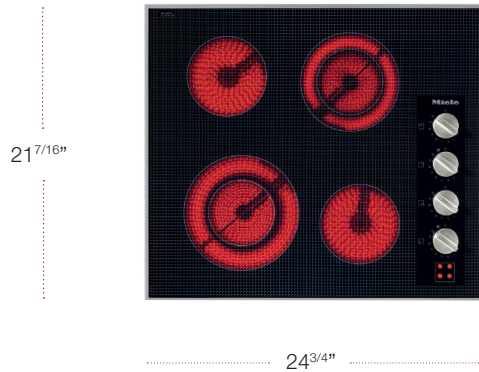

Electric Cooktop

MODEL	MATERIAL	UMRP/RETAIL
KM 5621 240v Electric Cooktop	7821660	$1,899 / $1,999

SPECIFICATIONS

Width	24^{3/4} in (626 mm)
Height	21^{7/16} in (68 mm)
Depth	21^{7/16} in (544 mm)
Shipping Weight	39 lbs (17.7 kg)
Number of Burners	3 (2 variable)
Burner Output in Watts	1100-2150-3100
Burner Output in Watts	700-1800
Burner Output in Watts	1200

FEATURES

- Residual Heat Indicators for Each Zone
- Easy to use Direct Control

OPTIONAL ACCESSORIES	MATERIAL	UMRP/RETAIL
HUB62-22 16" x 10" Casserole Dish	10314280	$249 / $249
HUB62-35 16" x 15" Casserole Dish	10314300	$319 / $319
HUB5000-XL 17.6" x 15" x 2" Casserole Dish	10314310	$319 / $319
Scraper Razor Blade Glass Scraper	1065471	$18 / $18
Glass Cooktop Cleaner	10173130	$13.99 / $13.99

MODEL	MATERIAL	UMRP/RETAIL
KM 5621 208v Electric Cooktop	7821670	$1,899 / $1,999

SPECIFICATIONS

Width	24^{3/4} in (626 mm)
Height	21^{7/16} in (68 mm)
Depth	21^{7/16} in (544 mm)
Shipping Weight	39 lbs (17.7 kg)
Number of Burners	3 (2 variable)
Burner Output in Watts	1100-2150-3100
Burner Output in Watts	700-1800
Burner Output in Watts	1200

FEATURES

- Residual Heat Indicators for Each Zone
- Easy to use Direct Control

OPTIONAL ACCESSORIES	MATERIAL	UMRP/RETAIL
HUB62-22 16" x 10" Casserole Dish	10314280	$249 / $249
HUB62-35 16" x 15" Casserole Dish	10314300	$319 / $319
HUB5000-XL 17.6" x 15" x 2" Casserole Dish	10314310	$319 / $319
Razor Blade Glass Scraper	1065471	$18 / $18
Glass Cooktop Cleaner	10173130	$13.99 / $13.99