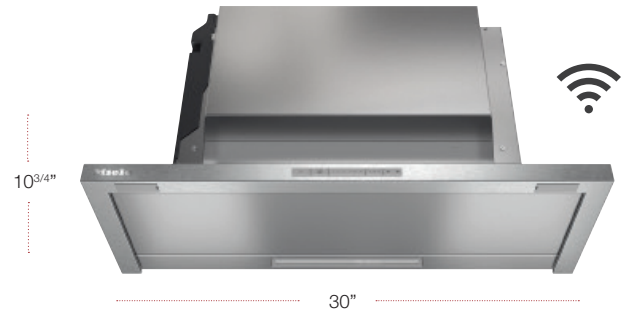

Built In Hood

MODEL	MATERIAL	UMRP/RETAIL
DAS2620 24" Built In Hood	11878490	$1,199 / $1,299

SPECIFICATIONS

Width	23^{1/2} in (596 mm)
Height	1^{1/2} in (36 mm)
Depth	10^{3/4} in (273 mm)

FEATURES

- LED Strip lighting

OPTIONAL ACCESSORIES	MATERIAL	UMRP/RETAIL
Reducing Collar DRC 2000	12140450	$127.66 / $127.66
Recirculating Kit DUU150	5696270	$109 / $109
Recirculating Kit DUU151	7294230	$115 / $115
OdorFree Charcoal Filter DKF 31-900 P	12123400	See mieleusa.com
Mounting Kit DML 400	9232000	$90 / $90

MODEL	MATERIAL	UMRP/RETAIL
DAS4720 30" Built In Hood	11878520	$1,499 / $1,599

SPECIFICATIONS

Width	30 in (762 mm)
Height	1^{1/2} in (36mm)
Depth	10^{3/4} in (273mm)

FEATURES

- LED Strip lighting, WiFi Enabled

OPTIONAL ACCESSORIES	MATERIAL	UMRP/RETAIL
Reducing Collar DRC 2000	12140450	$127.66 / $127.66
Recirculating Kit DUU150	5696270	$115 / $115
Recirculating Kit DUU151	7294230	$115 / $115
OdorFree Charcoal Filter DKF 31-900 P	12123400	See mieleusa.com
Brackets for DAS hoods DML 2000	11839970	$49 / $49