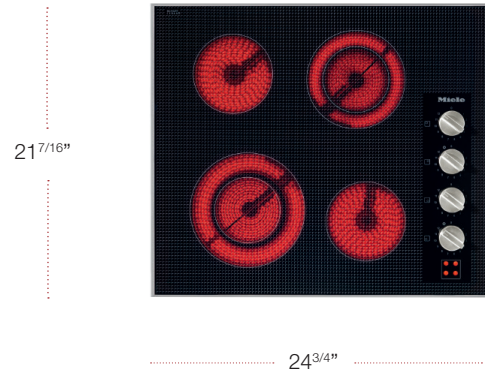

Electric Cooktop

MODEL	MATERIAL	UMRP/RETAIL
KM 5621 240v Electric Cooktop	7821660	$1,899 / $1,999

SPECIFICATIONS

Width	24^{3/4} in (626 mm)
Height	21^{7/16} in (68 mm)
Depth	21^{7/16} in (544 mm)
Shipping Weight	39 lbs (17.7 kg)
Number of Burners	3 (2 variable)
Burner Output in Watts	1100-2150-3100
Burner Output in Watts	700-1800
Burner Output in Watts	1200

FEATURES

- Residual Heat Indicators for Each Zone
- Easy to use Direct Control

OPTIONAL ACCESSORIES	MATERIAL	UMRP/RETAIL
HUB62-22 16" x 10" Casserole Dish	10314280	$249 / $249
HUB62-35 16" x 15" Casserole Dish	10314300	$319 / $319
HUB5000-XL 17.6" x 15" x 2" Casserole Dish	10314310	$319 / $319
Scraper Razor Blade Glass Scraper	1065471	$18 / $18
Glass Cooktop Cleaner	10173130	$13.99 / $13.99

MODEL	MATERIAL	UMRP/RETAIL
KM 5621 208v Electric Cooktop	7821670	$1,899 / $1,999

SPECIFICATIONS

Width	24^{3/4} in (626 mm)
Height	21^{7/16} in (68 mm)
Depth	21^{7/16} in (544 mm)
Shipping Weight	39 lbs (17.7 kg)
Number of Burners	3 (2 variable)
Burner Output in Watts	1100-2150-3100
Burner Output in Watts	700-1800
Burner Output in Watts	1200

FEATURES

- Residual Heat Indicators for Each Zone
- Easy to use Direct Control

OPTIONAL ACCESSORIES	MATERIAL	UMRP/RETAIL
HUB62-22 16" x 10" Casserole Dish	10314280	$249 / $249
HUB62-35 16" x 15" Casserole Dish	10314300	$319 / $319
HUB5000-XL 17.6" x 15" x 2" Casserole Dish	10314310	$319 / $319
Razor Blade Glass Scraper	1065471	$18 / $18
Glass Cooktop Cleaner	10173130	$13.99 / $13.99