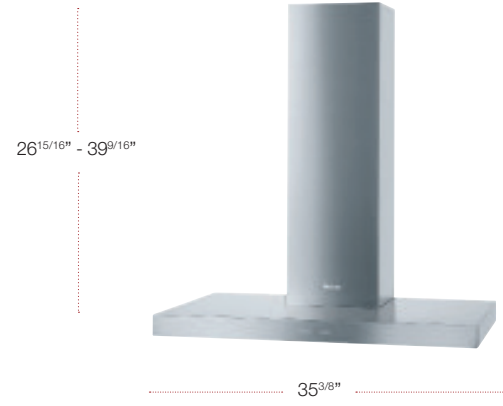

Wall Hood

MODEL	MATERIAL	UMRP/RETAIL
PUR88 W 30" PUR Wall Hood	10743170	$1,399 / $1,499

SPECIFICATIONS

Width	29^{7/16} in (748 mm)
Height	2^{1/2} in (62 mm)
Overall Height Vented	26^{15/16} in (685 mm) - 39^{9/16} in (1005 mm)
Overall Height Recirculation	32^{1/16} in (815 mm) - 44^{11/16} in (1135 mm)
Depth	19^{11/16} in (500 mm)
Shipping Weight	62 lbs (28 kg)

FEATURES

- Vented or Recirculating

OPTIONAL ACCESSORIES	MATERIAL	UMRP/RETAIL
Recirculating Kit DUW20	6264790	$109 / $109
Charcoal Filter DKF12-900	10363780	$139 / $139
Reducing Collar DRC 2000	12140450	$127.66 / $127.66
Chimney Extension DATK1-760	6847210	$259 / $259
Chimney Extension DATK2-1000	6847220	$329 / $329

MODEL	MATERIAL	UMRP/RETAIL
PUR98 W 36" PUR Wall Hood	10743150	$1,499 / $1,599

SPECIFICATIONS

Width	35^{3/8} in (898 mm)
Height	2^{1/2} in (62mm)
Overall Height Vented	26^{15/16} in (685 mm) - 39^{9/16} in (1005 mm)
Overall Height Recirculation	32^{1/16} in (815 mm) - 44^{11/16} in (1135 mm)
Depth	19^{11/16} in (500 mm)
Shipping Weight	62 lbs (28 kg)

FEATURES

- Vented or Recirculating

OPTIONAL ACCESSORIES	MATERIAL	UMRP/RETAIL
Recirculating Kit DUW20	6264790	$109 / $109
Charcoal Filter DKF12-900	10363780	$139 / $139
Reducing Collar DRC 2000	12140450	$127.66 / $127.66
Chimney Extension DATK1-760	6847210	$259 / $259
Chimney Extension DATK2-1000	6847220	$329 / $329