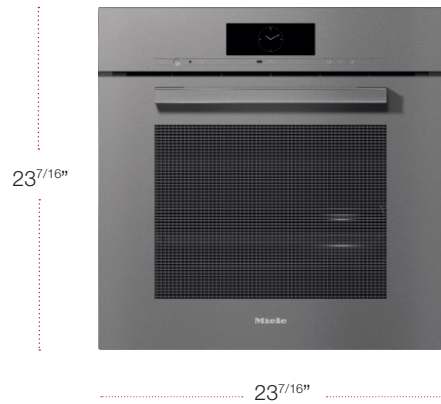

MODEL	MATERIAL	UMRP/RETAIL
DGC 7860 24" Combi-Steam XXL	11876990	$6,799 / $6,999

DESIGN LINE	FINISH	TYPE
VitroLine	Graphite grey	Non-plumbed

SPECIFICATIONS

Width	23^{7/16} in (595 mm)
Height	23^{7/16} in (596 mm)
Depth	23^{1/4} in (590 mm)
Shipping Weight	140 lbs (63.6 kg)

- M Touch Controls with MotionReact
- Miele@home with Miele Mix & Match
- Wired Food Probe
- Automatic Programs

STANDARD ACCESSORIES	MATERIAL	UMRP/RETAIL
PerfectClean Universal Tray 24" Oven (1)	9519840	$150 / $150
PerfectClean FlexiClips (1)	9520660	$185 / $185
Wire Rack - Self Clean Ready	9520640	$119 / $119
DGGL 12 Perforated Stainless Cooking Pan Large (1)	8249430	$65 / $65
DGGL 20 Perforated Stainless Cooking Pan Small (1)	8285410	$49 / $49
DGG 20 Solid Cooking Pan (1)	8246340	$49 / $49