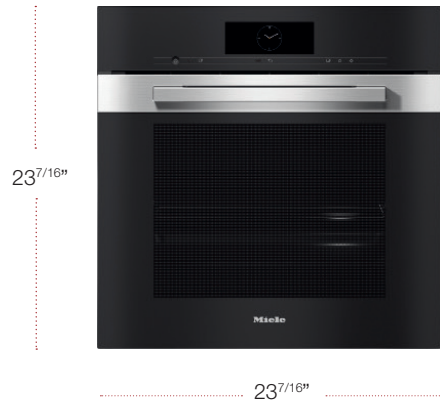

24" Combi-Steam XXL

MODEL	MATERIAL	UMRP/RETAIL
DGC 7865 24" Combi-Steam XXL	11877020	$7,299 / $7,499

DESIGN LINE	TYPE
PureLine	Plumbed

SPECIFICATIONS

Width	23^{7/16} in (595 mm)
Height	23^{7/16} in (596 mm)
Depth	23^{1/4} in (590 mm)
Shipping Weight	140 lbs (63.6 kg)

- M Touch Controls with MotionReact
- Miele@home with Miele Mix & Match
- Wired Food Probe
- Automatic Programs

STANDARD ACCESSORIES	MATERIAL	UMRP/RETAIL
PerfectClean Universal Tray 24" Oven (1)	9519840	$150 / $150
PerfectClean FlexiClips (1)	9520660	$185 / $185
Wire Rack - Self Clean Ready	9520640	$119 / $119
DGGL 12 Perforated Stainless Cooking Pan Large (1)	8249430	$65 / $65
DGGL 20 Perforated Stainless Cooking Pan Small (1)	8285410	$49 / $49
DGG 20 Solid Cooking Pan (1)	8246340	$49 / $49

MODEL	MATERIAL	UMRP/RETAIL
DGC 7860 24" Combi-Steam XXL	11876980	$6,799 / $6,999

DESIGN LINE	TYPE
PureLine	Non-plumbed

SPECIFICATIONS

Width	23^{7/16} in (595 mm)
Height	23^{7/16} in (596 mm)
Depth	23^{1/4} in (590 mm)
Shipping Weight	140 lbs (63.6 kg)

FEATURES

- M Touch Controls with MotionReact
- Miele@home with Miele Mix & Match
- Wired Food Probe
- Automatic Programs

STANDARD ACCESSORIES	MATERIAL	UMRP/RETAIL
PerfectClean Universal Tray 24" Oven (1)	9519840	$150 / $150
PerfectClean FlexiClips (1)	9520660	$185 / $185
Wire Rack - Self Clean Ready	9520640	$119 / $119
DGGL 12 Perforated Stainless Cooking Pan Large (1)	8249430	$65 / $65
DGGL 20 Perforated Stainless Cooking Pan Small (1)	8285410	$49 / $49
DGG 20 Solid Cooking Pan (1)	8246340	$49 / $49