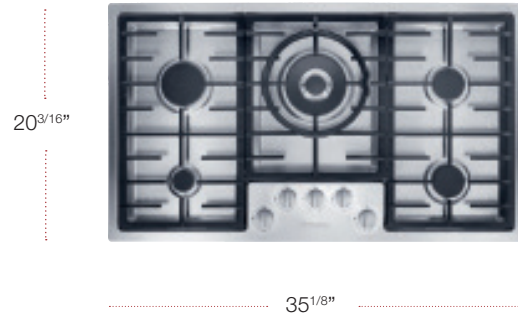

Gas Cooktop

MODEL	MATERIAL	UMRP/RETAIL
KM 2032 G 30" Gas Cooktop	10735660	$1,499 / $1,599

SPECIFICATIONS

Width	29^{1/2} in (750 mm)
Height	2^{1/8} in (54 mm)
Depth	20^{1/2} in (520 mm)
Shipping Weight	40 lbs (19 kg)
Number of Burners	5
Burner Output in BTU	11300
Burner Output in BTU	8600
Burner Output in BTU	5500
Burner Output in BTU	5500
Burner Output in BTU	3800

FEATURES

- Wok Burner

STANDARD ACCESSORIES	MATERIAL	UMRP/RETAIL
RWR1000 Wok Ring	9974600	$95 / $95

MODEL	MATERIAL	UMRP/RETAIL
KM 2355 G 36" Flush Gas Cooktop G	9450190	$2,799 / $2,899

SPECIFICATIONS

Width	35^{1/8} in (892 mm)
Height	4^{1/16} in (102 mm)
Depth	20^{3/16} in (512 mm)
Shipping Weight	51.8 lbs (23.5 kg)
Number of Burners	5
Burner Output in BTU	15000
Burner Output in BTU	9800
Burner Output in BTU	5900
Burner Output in BTU	5900
Burner Output in BTU	3900

FEATURES

- Wok Burner

STANDARD ACCESSORIES	MATERIAL	UMRP/RETAIL
RWR1000 Wok Ring	9974600	$95 / $95