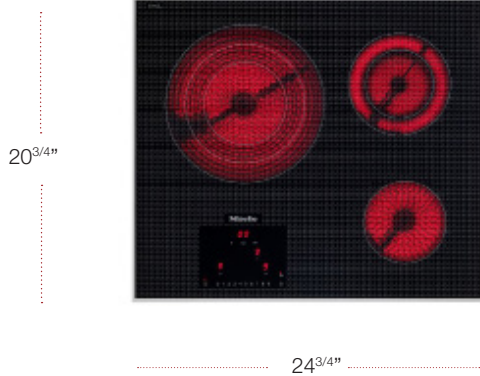

Electric Cooktop

MODEL	MATERIAL	UMRP/RETAIL
KM 5820 240v Electric Cooktop	7821720	$1,999 / $2,099

SPECIFICATIONS

Width	24^{3/4} in (626 mm)
Height	2^{11/16} in (68 mm)
Depth	20^{3/4} in (526 mm)
Shipping Weight	39 lbs (17.7 kg)
Number of Burners	3 (2 variable)
Burner Output in Watts	1100-2150-3100
Burner Output in Watts	700-1800
Burner Output in Watts	1200

FEATURES

- Residual Heat Indicators for Each Zone
- Easy to use Direct Control Plus

OPTIONAL ACCESSORIES	MATERIAL	UMRP/RETAIL
HUB62-22 16" x 10" Casserole Dish	10314280	$249 / $249
HUB62-35 16" x 15" Casserole Dish	10314300	$319 / $319
HUB5000-XL 17.6" x 15" x 2" Casserole Dish	10314310	$319 / $319
Razor Blade Glass Scraper	1065471	$18 / $18
Glass Cooktop Cleaner	10173130	$13.99 / $13.99

MODEL	MATERIAL	UMRP/RETAIL
KM 5624 240v Electric Cooktop	7821680	$2,099 / $2,199

SPECIFICATIONS

Width	30^{1/2} in (775 mm)
Height	2^{15/16} in (75 mm)
Depth	21^{7/16} in (544 mm)
Shipping Weight	41 lbs (18.8 kg)
Number of Burners	4 (3 variable)
Burner Output in Watts	1600-2500
Burner Output in Watts	700-1800
Burner Output in Watts	1200

FEATURES

- Residual Heat Indicators for Each Zone
- Easy to use Direct Control

OPTIONAL ACCESSORIES	MATERIAL	UMRP/RETAIL
HUB62-22 16" x 10" Casserole Dish	10314280	$249 / $249
HUB62-35 16" x 15" Casserole Dish	10314300	$319 / $319
HUB5000-XL 17.6" x 15" x 2" Casserole Dish	10314310	$319 / $319
Razor Blade Glass Scraper	1065471	$18 / $18
Glass Cooktop Cleaner	10173130	$13.99 / $13.99