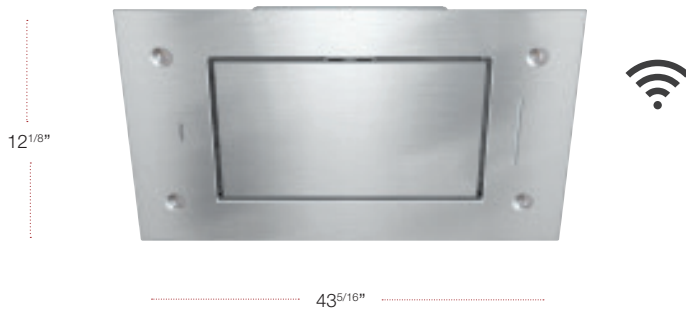

Ceiling Extractor

MODEL	MATERIAL	UMRP/RETAIL
DA 2818 Ceiling Extractor	9762150	$3,099 / $3,199

SPECIFICATIONS

Width	43⁵/₁₆ in (1100 mm)
Height	12¹/₈ in (308 mm)
Depth	27⁹/₁₆ in (700 mm)
Shipping Weight	71 lbs (32.2 kg)

FEATURES

- Con@ctivity
- Vented or Recirculating

OPTIONAL ACCESSORIES	MATERIAL	UMRP/RETAIL
Reducing Collar DRC 2000	12140450	$127.66 / $127.66
Remote Control DARC6	9812060	$99 / $99
Recirculating Kit DUU 2900-900	11131670	$499 / $499
OdorFree Charcoal Filter DKF 18-900	w