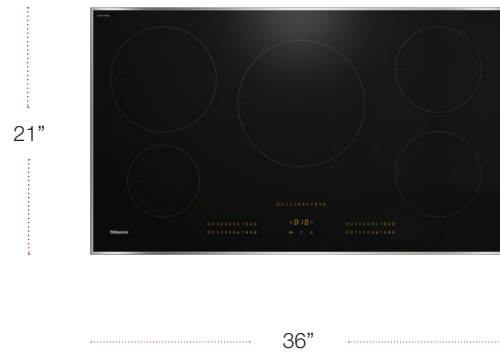

Induction Cooktop

MODEL	MATERIAL	UMRP/RETAIL
KM 7735 FL Induction Cooktop	12074210	$2,999 / $2,599

SPECIFICATIONS

Width	30³/₈ in (769 mm)
Height	3⁷/₈ in (98 mm)
Depth	21¹/₄ in (538 mm)
Shipping Weight	44.6 lbs (21.23 kg)
Number of Burners	4 (1)
Burner Output in Watts: Max. Rating Max. Booster power rating Max. TwinBooster power rating (208v - 240v)	2600-3000-3700
Burner Output in Watts: Max. Rating Max. Booster power rating Max. TwinBooster power rating (208v - 240v)	1400-1700-2200
Burner Output in Watts: Max. Rating Max. Booster power rating Max. TwinBooster power rating (208v - 240v)	3400-4800-7400

FEATURES

- SmartSelect controls with yellow display
- Boost function up to 4800W
- 4 powerful cooking zones

OPTIONAL ACCESSORIES	MATERIAL	UMRP/RETAIL
Razor Blade Glass Scraper	1065471	$18 / $18
Glass Cooktop Cleaner	10173130	$13.99 / $13.99

MODEL	MATERIAL	UMRP/RETAIL
KM 7740 36" Induction Cooktop with Frame	12074220	$2,899 / $2,999

SPECIFICATIONS

Width	36 in (915 mm)
Height	3 ¹/₈ in (78 mm)
Depth	21 ¹/₂ in (544 mm)
Shipping Weight	55 lbs (25 kg)
Number of Burners	5
Burner Output in Watts: (208v - 240v)	1300-1550-2000 / 1400-1700-2200
Burner Output in Watts: (208v - 240v)	2100-2750-3350 / 2300-3000-3700
Burner Output in Watts: (208v - 240v)	2400-2750-3350 / 2600-3000-3700
Burner Output in Watts: (208v - 240v)	1700-2300-2750 / 1850-2500-3000
Burner Output in Watts: (208v - 240v)	1700-2300-2750 / 1850-2500-3000

FEATURES

- SmartSelect controls with yellow display
- Boost function up to 3700W
- 5 powerful cooking zones

OPTIONAL ACCESSORIES	MATERIAL	UMRP/RETAIL
Razor Blade Glass Scraper	1065471	$18 / $18
Glass Cooktop Cleaner	10173130	$13.99 / $13.99