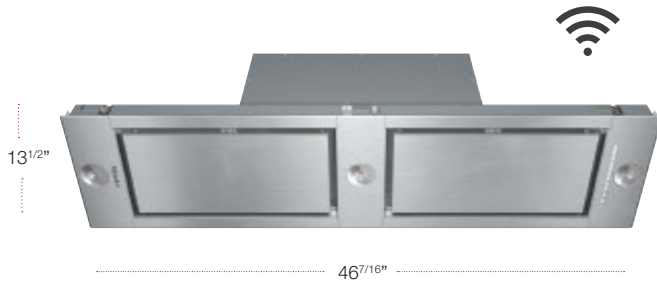

Built In Hood

MODEL	MATERIAL	UMRP/RETAIL
DA 2628 44" Extra Slim Insert ss w/Wifi	10876800	$2,699 / $2,799

SPECIFICATIONS	
Width	46^{7/16} in (1180 mm)
Height	13^{1/2} in (342 mm)
Depth	11^{1/2} in (293 mm)
Shipping Weight	33 lbs (15 kg)

FEATURES
- Con@ctivity

OPTIONAL ACCESSORIES	MATERIAL	UMRP/RETAIL
6" Adapter DAA6	10811120	$89 / $89

MODEL	MATERIAL	UMRP/RETAIL
DA 2360 24" Extra Slim Insert	10765130	$1,199 / $1,299

SPECIFICATIONS	
Width	23 in (584 mm)
Height	13^{5/16} in (338 mm)
Depth	11^{11/16} in (297 mm)
Shipping Weight	24 lbs (11 lbs)

FEATURES
- Vented or Recirculating

OPTIONAL ACCESSORIES	MATERIAL	UMRP/RETAIL
Reducing Collar DRC 2000	12140450	$127.66 / $127.66
Recirculating Kit DUU150	5696270	$115 / $115
Recirculating Kit DUU151	7294230	$115 / $115
OdorFree Charcoal Filter DKF 19-900	10794600	$125 / $125
6" Adapter DAA6	10811120	$89 / $89