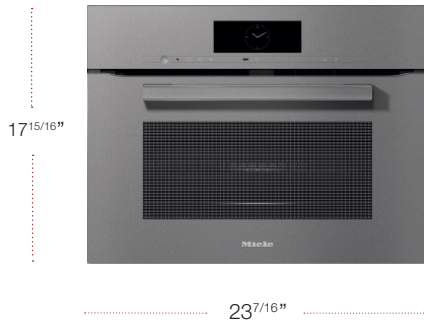

24" Speed Oven

MODEL	MATERIAL	UMRP/RETAIL
H 7840 BM 24" Speed Oven	11804650	$4,599 / $4,799

DESIGN LINE	FINISH
VitroLine	Graphite grey

SPECIFICATIONS	
Width	23^{7/16} in (595 mm)
Height	17^{15/16} in (455.5 mm)
Depth	21^{5/8} in (549 mm)
Shipping Weight	101 lbs (46 kg)

- M Touch Controls with MotionReact
- Miele@home
- Wired Food Probe
- Automatic Programs

STANDARD ACCESSORIES	MATERIAL	UMRP/RETAIL
HGS100 Glass Bowl (1)	10141820	N/A
Wire Rack - Self Clean Ready (1)	9520640	$119 / $119

OPTIONAL ACCESSORIES	MATERIAL	UMRP/RETAIL
Round Baking Tray	9520720	$65 / $65
Round Baking Tray w/ Logo	9520730	$75 / $75
Perforated Round Baking Tray	10116800	$69 / $69
Wooden Cutting Board	9120970	$139 / $139
PerfectClean Universal Tray 24" Oven	9519840	$150 / $150
PerfectClean Perforated Baking Tray	9520620	$110 / $110
PerfectClean Baking Tray	9519820	$105 / $105
PerfectClean Grill Insert 24" Oven	9520630	$125 / $125
Shelf Trim for 24" - Black	5165170	$59 / $59
Shelf Trim for 24" - Stainless	7114780	$59 / $59
Trim Kit: Graphite grey	11410800	$449 / $449

MODEL	MATERIAL	UMRP/RETAIL
H 7640 BM 24" Speed Oven	11804600	$3,899 / $4,099

DESIGN LINE
PureLine

SPECIFICATIONS	
Width	23^{7/16} in (595 mm)
Height	17^{15/16} in (455.5 mm)
Depth	21^{5/8} in (549 mm)
Shipping Weight	101 lbs (46 kg)

- M Touch S Controls with MotionReact
- Miele@home
- Wired Food Probe
- Automatic Programs

STANDARD ACCESSORIES	MATERIAL	UMRP/RETAIL
HGS100 Glass Bowl (1)	10141820	N/A
Wire Rack - Self Clean Ready (1)	9520640	$119 / $119

OPTIONAL ACCESSORIES	MATERIAL	UMRP/RETAIL
Round Baking Tray	9520720	$65 / $65
Round Baking Tray w/ Logo	9520730	$75 / $75
Perforated Round Baking Tray	10116800	$69 / $69
Wooden Cutting Board	9120970	$139 / $139
PerfectClean Universal Tray 24" Oven	9519840	$150 / $150
PerfectClean Perforated Baking Tray	9520620	$110 / $110
PerfectClean Baking Tray	9519820	$105 / $105
PerfectClean Grill Insert 24" Oven	9520630	$125 / $125
Shelf Trim for 24" - Black	5165170	$59 / $59
Shelf Trim for 24" - Stainless	7114780	$59 / $59
Trim Kit: PureLine	11410740	$449 / $449

NOTE: Metal trays not for use in microwave modes