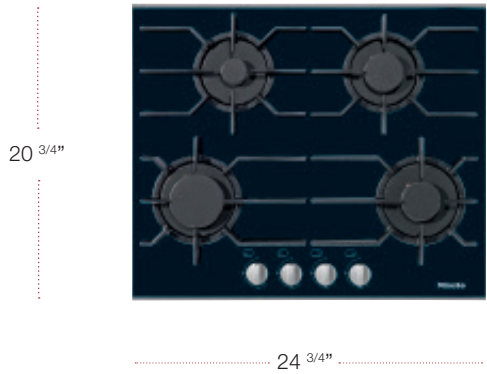

Gas Cooktop

MODEL	MATERIAL	UMRP/RETAIL
KM 3010 G 24" Gas on Glass Cooktop	9272050	$1,799 / $1,899

SPECIFICATIONS

Width	24 ³/₄ in (626 mm)
Height	2 ¹/₄ in (54 mm)
Depth	20 ³/₄ in (526 mm)
Shipping Weight	37 lbs (17 kg)
Number of Burners	4
Burner Output in BTU	9300
Burner Output in BTU	5800
Burner Output in BTU	5800
Burner Output in BTU	3700

MODEL	MATERIAL	UMRP/RETAIL
KM 2012 G 24" Gas Cooktop	11471350	$1,499 / $1,599

SPECIFICATIONS

Width	25 ⁹/₁₆ in (650 mm)
Height	3 ⁵/₈ in (90 mm)
Depth	20 ¹/₂ in (520 mm)
Shipping Weight	36 lbs (16 kg)
Number of Burners	4
Burner Output in BTU	11300
Burner Output in BTU	5500
Burner Output in BTU	5500
Burner Output in BTU	3800

STANDARD ACCESSORIES	MATERIAL	UMRP/RETAIL
RWR1000 Wok Ring	9974600	$95 / $95