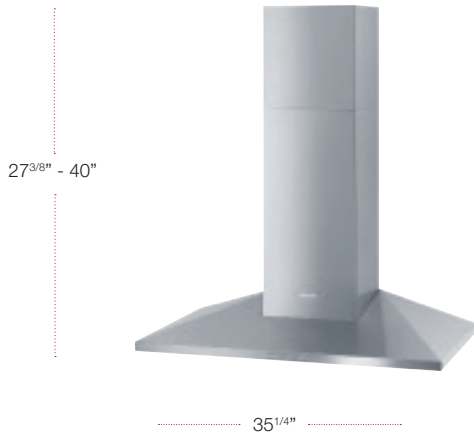

Wall Hood

MODEL	MATERIAL	UMRP/RETAIL
DA399-7 36" Wall Hood	10558800	$2,499 / $2,599

SPECIFICATIONS

Width	35¹/₄ in (898 mm)
Height	4³/₄ in (120 mm)
Overall Height Vented	27³/₈ - 40 in (695-1015 mm)
Overall Height Recirculation	32¹/₂ - 45¹/₁₆ in (825 - 1145 mm)
Depth	20¹/₂ in (520 mm)
Shipping Weight	55.3 lbs (25.1 kg)

FEATURES

- Vented or Recirculating

OPTIONAL ACCESSORIES	MATERIAL	UMRP/RETAIL
Recirculating Kit DUW20	6264790	$109 / $109
Charcoal Filter DKF12-900	10363780	$139 / $139
Reducing Collar DRC 2000	12140450	$127.66 / $127.66
Chimney Extension DATK1-760	12566460 (6847210)	$259 / $259
Chimney Extension DATK2-1000	12566640 (6847220)	$329 / $329

MODEL	MATERIAL	UMRP/RETAIL
DA5428W 48" Wall Hood w/Wifi	10934860	$3,199 / $3,299

SPECIFICATIONS

Width	47³/₁₆ in (1198 mm)
Height	4³/₄ in (120 mm)
Overall Height Vented	29⁵/₁₆ - 41⁹/₁₆ in (745 - 1005 mm)
Overall Height Recirculation	34⁷/₁₆ - 46¹¹/₁₆ in (875 - 1185 mm)
Depth	20¹/₂ in (520 mm)
Shipping Weight	114 lbs (52 kg)

FEATURES

- Con@ctivity
- Vented or Recirculating

OPTIONAL ACCESSORIES	MATERIAL	UMRP/RETAIL
Recirculating Kit DUW20	6264790	$109 / $109
Charcoal Filter DKF12-900	10363780	$139 / $139