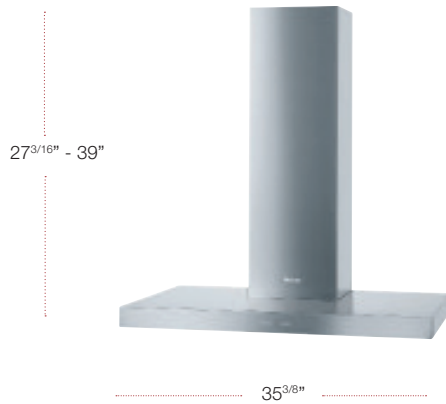

Island Hood

MODEL	MATERIAL	UMRP/RETAIL
PUR98 D 36" PUR Island Hood	10743130	$2,299 / $2,399

SPECIFICATIONS

Width	35³/₈ in (898 mm)
Height	2³/₄ in (70 mm)
Overall Height Vented	27³/₁₆ - 39 in (690-990 mm)
Overall Height Recirculation	29¹/₂ - 41³/₄ in (750-1060 mm)
Depth	23⁹/₁₆ in (598 mm)
Shipping Weight	74.8 lbs (34 kg)

FEATURES

- Vented or recirculating

OPTIONAL ACCESSORIES	MATERIAL	UMRP/RETAIL
Recirc. Kit for Island Hoods DUI32	9561760	$109 / $109
Charcoal Filter DKF12-900	10363780	$139 / $139
Reducing Collar DRC 2000	12140450	$127.66 / $127.66