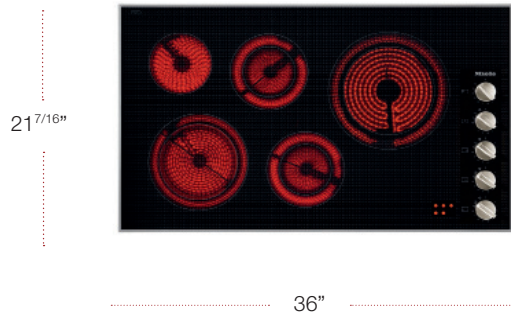

Electric Cooktop

MODEL	MATERIAL	UMRP/RETAIL
KM 5627 208v Electric Cooktop	7821710	$2,299 / $2,399

SPECIFICATIONS

Width	36 in (915 mm)
Height	21^{5/16} in (75 mm)
Depth	21^{7/16} in (544 mm)
Shipping Weight	50 lbs (22.7 kg)
Number of Burners	5 (4 variable)
Burner Output in Watts	2000-3100
Burner Output in Watts	1600-2500
Burner Output in Watts	700-1800
Burner Output in Watts	700-1800
Burner Output in Watts	1200

FEATURES

- Residual Heat Indicators for Each Zone
- Easy to use Direct Control

OPTIONAL ACCESSORIES	MATERIAL	UMRP/RETAIL
HUB62-22 16" x 10" Casserole Dish	10314280	$249 / $249
HUB62-35 16" x 15" Casserole Dish	10314300	$319 / $319
HUB5000-XL 17.6" x 15" x 2" Casserole Dish	10314310	$319 / $319
Razor Blade Glass Scraper	1065471	$18 / $18
Glass Cooktop Cleaner	10173130	$13.99 / $13.99

MODEL	MATERIAL	UMRP/RETAIL
KM 5860 240v Electric Cooktop	7821760	$2,599 / $2,699

SPECIFICATIONS

Width	36 in (915 mm)
Height	21^{1/16} in (68 mm)
Depth	21^{7/16} in (544 mm)
Shipping Weight	48.5 lbs (22 kg)
Number of Burners	5 (4 variable)
Burner Output in Watts	1100-2150-3100
Burner Output in Watts	1600-2500
Burner Output in Watts	700-1800
Burner Output in Watts	700-1800
Burner Output in Watts	1200

FEATURES

- Residual Heat Indicators for Each Zone
- Easy to use Direct Control Plus

OPTIONAL ACCESSORIES	MATERIAL	UMRP/RETAIL
HUB62-22 16" x 10" Casserole Dish	10314280	$249 / $249
HUB62-35 16" x 15" Casserole Dish	10314300	$319 / $319
HUB5000-XL 17.6" x 15" x 2" Casserole Dish	10314310	$319 / $319
Razor Blade Glass Scraper	1065471	$18 / $18
Glass Cooktop Cleaner	10173130	$13.99 / $13.99