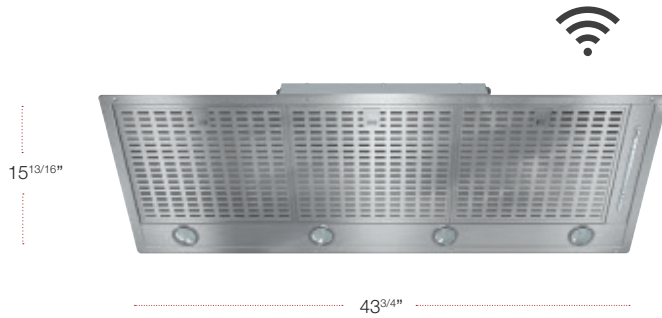

Built In Hood

MODEL	MATERIAL	UMRP/RETAIL
DA2518 44" Built In Hood w/Wifi	10876740	$1,999 / $2,099

SPECIFICATIONS	
Width	43^{3/4} in (1102 mm)
Height	12^{7/8} in (326 mm)
Depth	15^{13/16} in (402 mm)
Shipping Weight	40.4 lbs (18.3 kg)

1. **FEATURES**
2. Con@ctivity
   - Vented or Recirculating

OPTIONAL ACCESSORIES	MATERIAL	UMRP/RETAIL
Reducing Collar DRC 2000	12140450	$127.66 / $127.66
Recirculating Kit DUU150	5696270	$115 / $115
Recirculating Kit DUU151	7294230	$115 / $115
OdorFree Charcoal Filter DKF 15-900	10363800	$139 / $139

MODEL	MATERIAL	UMRP/RETAIL
DA2588 32" Built In Hood w/Wifi	10876770	$1,799 / $1,899

SPECIFICATIONS	
Width	31^{9/16} in (802 mm)
Height	12^{7/8} in (326 mm)
Depth	15^{13/16} in (402 mm)
Shipping Weight	40.4 lbs (18.3 kg)

1. **FEATURES**
2. Con@ctivity
   - Vented or Recirculating

OPTIONAL ACCESSORIES	MATERIAL	UMRP/RETAIL
Reducing Collar DRC 2000	12140450	$127.66 / $127.66
Recirculating Kit DUU150	5696270	$115 / $115
Recirculating Kit DUU151	7294230	$115 / $115
OdorFree Charcoal Filter DKF 15-900	10363800	$139 / $139