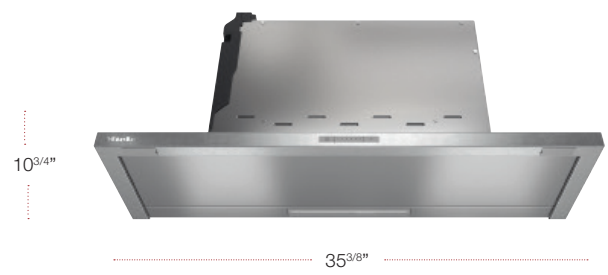

MODEL	MATERIAL	UMRP/RETAIL
DAS 2920 36" Built In Hood	11878500	$1,299 / $1,399

SPECIFICATIONS

Width	35³/₈ in (896 mm)
Height	1¹/₂ in (36 mm)
Depth	10³/₄ in (273 mm)

FEATURES

- LED Strip lighting

OPTIONAL ACCESSORIES	MATERIAL	UMRP/RETAIL
Reducing Collar DRC 2000	12140450	$127.66 / $127.66
Recirculating Kit DUU150	5696270	$115 / $115
Recirculating Kit DUU151	7294230	$115 / $115
OdorFree Charcoal Filter DKF 31-900 P	12123400	See mieleusa.com
Brackets for DAS hoods DML 2000	11839970	$49 / $49