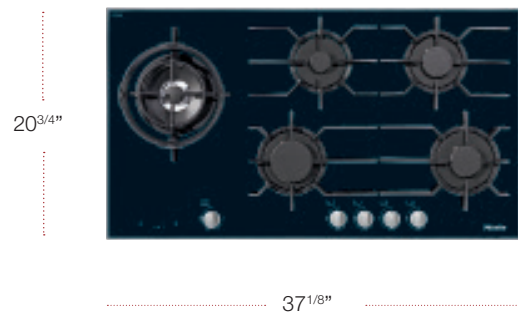

Gas Cooktop

MODEL	MATERIAL	UMRP/RETAIL
KM 2355 LP 36" Flush Gas Cooktop LP	9456920	$2,799 / $2,899

SPECIFICATIONS

Width	35^{1/8} in (892 mm)
Height	4^{1/16} in (102 mm)
Depth	20^{3/16} in (512 mm)
Shipping Weight	51.8 lbs (23.5 kg)
Number of Burners	5
Burner Output in BTU	15000
Burner Output in BTU	9800
Burner Output in BTU	5900
Burner Output in BTU	5900
Burner Output in BTU	3900

FEATURES

- Wok Burner

STANDARD ACCESSORIES	MATERIAL	UMRP/RETAIL
RWR1000 Wok Ring	9974600	$95 / $95

MODEL	MATERIAL	UMRP/RETAIL
KM 3054-1G 36" Gas on Glass Cooktop G	11766750	$2,799 / $2,899

SPECIFICATIONS

Width	37^{1/8} in (942 mm)
Height	2^{13/16} in (71 mm)
Depth	20^{3/4} in (526 mm)
Shipping Weight	54 lbs (24.5 kg)
Number of Burners	5
Burner Output in BTU	16500
Burner Output in BTU	9300
Burner Output in BTU	5800
Burner Output in BTU	5800
Burner Output in BTU	3750

FEATURES

- Wok Burner

STANDARD ACCESSORIES	MATERIAL	UMRP/RETAIL
RWR1000 Wok Ring	9974600	$95 / $95