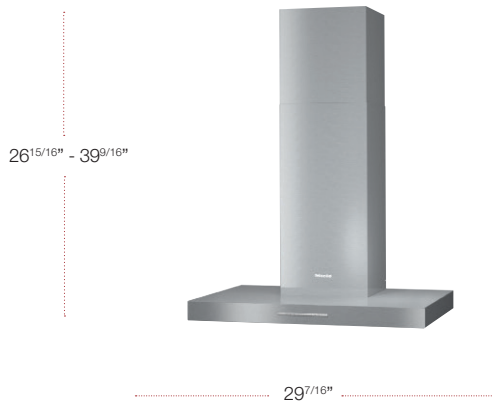

Wall Hood

MODEL	MATERIAL	UMRP/RETAIL
PUR88 W 30" PUR Wall Hood	10743170	$1,399 / $1,499

SPECIFICATIONS

Width	29^{7/16} in (748 mm)
Height	2^{1/2} in (62 mm)
Overall Height Vented	26^{15/16} in (685 mm) - 39^{9/16} in (1005 mm)
Overall Height Recirculation	32^{1/16} in (815 mm) - 44^{11/16} in (1135 mm)
Depth	19^{11/16} in (500 mm)
Shipping Weight	62 lbs (28 kg)

FEATURES

- Vented or Recirculating

OPTIONAL ACCESSORIES	MATERIAL	UMRP/RETAIL
Recirculating Kit DUW20	6264790	$109 / $109
Charcoal Filter DKF12-900	10363780	$139 / $139
Reducing Collar DRC 2000	12140450	$127.66 / $127.66
Chimney Extension DATK1-760	6847210	$259 / $259
Chimney Extension DATK2-1000	6847220	$329 / $329

MODEL	MATERIAL	UMRP/RETAIL
PUR98 W 36" PUR Wall Hood	10743150	$1,499 / $1,599

SPECIFICATIONS

Width	35^{3/8} in (898 mm)
Height	2^{1/2} in (62mm)
Overall Height Vented	26^{15/16} in (685 mm) - 39^{9/16} in (1005 mm)
Overall Height Recirculation	32^{1/16} in (815 mm) - 44^{11/16} in (1135 mm)
Depth	19^{11/16} in (500 mm)
Shipping Weight	62 lbs (28 kg)

FEATURES

- Vented or Recirculating

OPTIONAL ACCESSORIES	MATERIAL	UMRP/RETAIL
Recirculating Kit DUW20	6264790	$109 / $109
Charcoal Filter DKF12-900	10363780	$139 / $139
Reducing Collar DRC 2000	12140450	$127.66 / $127.66
Chimney Extension DATK1-760	6847210	$259 / $259
Chimney Extension DATK2-1000	6847220	$329 / $329