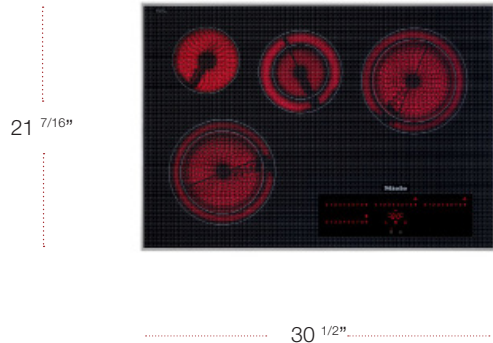

Electric Cooktop

MODEL	MATERIAL	UMRP/RETAIL
KM 5840 240v Electric Cooktop	7821740	$2,299 / $2,399

SPECIFICATIONS

Width	30 1/2 in (775 mm)
Height	2 11/16 in (68 mm)
Depth	21 7/16 in (544 mm)
Shipping Weight	41 lbs (18.5 kg)
Number of Burners	4 (3 variable)
Burner Output in Watts	1600-2500
Burner Output in Watts	1600-2500
Burner Output in Watts	700-1800
Burner Output in Watts	1200

FEATURES

- Residual Heat Indicators for Each Zone
- Easy to use Direct Control Plus

OPTIONAL ACCESSORIES	MATERIAL	UMRP/RETAIL
HUB62-22 16" x 10" Casserole Dish	10314280	$249 / $249
HUB62-35 16" x 15" Casserole Dish	10314300	$319 / $319
HUB5000-XL 17.6" x 15" x 2" Casserole Dish	10314310	$319 / $319
Razor Blade Glass Scraper	1065471	$18 / $18
Glass Cooktop Cleaner	10173130	$13.99 / $13.99

MODEL	MATERIAL	UMRP/RETAIL
KM 5627 240v Electric Cooktop	7821700	$2,299 / $2,399

SPECIFICATIONS

Width	36 in (915 mm)
Height	2 15/16 in (75 mm)
Depth	21 7/16 in (544 mm)
Shipping Weight	50 lbs (22.7 kg)
Number of Burners	5 (4 variable)
Burner Output in Watts	2000-2700
Burner Output in Watts	1600-2500
Burner Output in Watts	700-1800
Burner Output in Watts	700-1800
Burner Output in Watts	1200

FEATURES

- Residual Heat Indicators for Each Zone
- Easy to use Direct Control

OPTIONAL ACCESSORIES	MATERIAL	UMRP/RETAIL
HUB62-22 16" x 10" Casserole Dish	10314280	$249 / $249
HUB62-35 16" x 15" Casserole Dish	10314300	$319 / $319
HUB5000-XL 17.6" x 15" x 2" Casserole Dish	10314310	$319 / $319
Razor Blade Glass Scraper	1065471	$18 / $18
Glass Cooktop Cleaner	10173130	$13.99 / $13.99