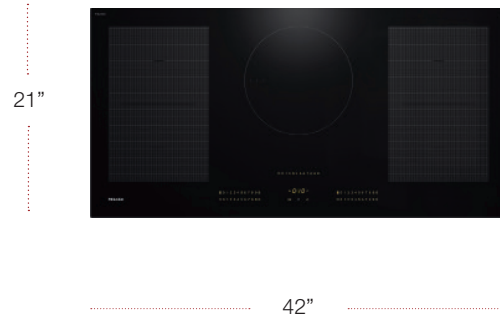

Induction Cooktop

MODEL	MATERIAL	UMRP/RETAIL
KM 7745 FL 36" Induction Cooktop	12074230	$3,499 / $2,999

SPECIFICATIONS

Width	35 7/8 in (909 mm)
Height	4 1/8 in (103 mm)
Depth	21 1/4 in (578 mm)
Shipping Weight	68.34 lbs (31 kg)
Number of Burners	6
Burner Output in Watts: Max. Rating Max. Booster power rating Max. TwinBooster power rating (208v - 240v)	3100-3400-3700
Burner Output in Watts: Max. Rating Max. Booster power rating Max. TwinBooster power rating (208v - 240v)	3400-4800-7400
Burner Output in Watts: Max. Rating Max. Booster power rating Max. TwinBooster power rating (208v - 240v)	3400-4800-7400

FEATURES

- SmartSelect controls with yellow display
- Boost function up to 4800W
- 3 PowerFlex zones

OPTIONAL ACCESSORIES	MATERIAL	UMRP/RETAIL
Razor Blade Glass Scraper	1065471	$18 / $18
Glass Cooktop Cleaner	10173130	$13.99 / $13.99

MODEL	MATERIAL	UMRP/RETAIL
KM 7755 FL 42" Induction Cooktop	12074240	$4,499 / $2,999

SPECIFICATIONS

Width	42 3/8 in (1074 mm)
Height	35 7/8 in (909 mm)
Depth	21 1/4 in (538 mm)
Shipping Weight	72.3 lbs (32.8 kg)
Number of Burners	5
Burner Output in Watts: Max. Rating Max. Booster power rating Max. TwinBooster power rating (208v - 240v)	3400-4800-7400
Burner Output in Watts: Max. Rating Max. Booster power rating Max. TwinBooster power rating (208v - 240v)	2600-3000-3700
Burner Output in Watts: Max. Rating Max. Booster power rating Max. TwinBooster power rating (208v - 240v)	3400-4800-7400

FEATURES

- SmartSelect controls with yellow display
- Boost function up to 4800W
- 2 PowerFlex zones and 1 round element

OPTIONAL ACCESSORIES	MATERIAL	UMRP/RETAIL
Razor Blade Glass Scraper	1065471	$18 / $18
Glass Cooktop Cleaner	10173130	$13.99 / $13.99