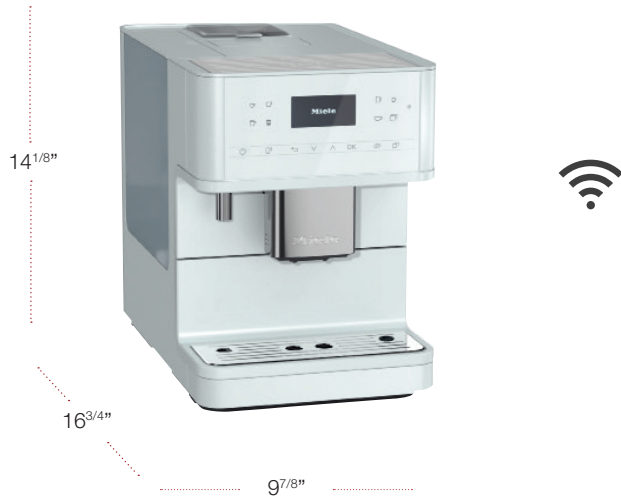

Countertop Coffee Machine

MODEL	MATERIAL	UMRP/RETAIL
CM 6160 MilkPerfection Countertop Coffee Machine	11648170	$2,299 / $2,399

FINISH
Lotus white

SPECIFICATIONS	
Width	9 7/8 in
Height	14 1/8 in
Depth	16 3/4 in
Shipping Weight	26 lbs (11.8 kg)

FEATURES	
- AromaticSystem	- 5.5" Maximum Spout Height
- Creamy Milk Froth	- ComfortClean
- Double Venturi Milk-Frothing Technology	- Hot Water Function
- OneTouch for Two	- 4 Programmable User Profiles
- Coffee Pot Function	- Miele@home
- Programmable Beverage Parameters	- BrilliantLight

STANDARD ACCESSORIES	MATERIAL	UMRP/RETAIL
Descaling Tablets	11201170	$21.99 / $21.99
Cleaning Tablets	11201250	$21.99 / $21.99
Quick Start Guide	N/A	N/A

OPTIONAL ACCESSORIES	MATERIAL	UMRP/RETAIL
Glass Milk Container	11574240	$97.71 / $97.71

MODEL	MATERIAL	UMRP/RETAIL
CM 6160 MilkPerfection Countertop Coffee Machine	11648180	$2,299 / $2,399

FINISH
Obsidian black

SPECIFICATIONS	
Width	9 7/8 in
Height	14 1/8 in
Depth	16 3/4 in
Shipping Weight	26 lbs (11.8 kg)

FEATURES	
- AromaticSystem	- 5.5" Maximum Spout Height
- Creamy Milk Froth	- ComfortClean
- Double Venturi Milk-Frothing Technology	- Hot Water Function
- OneTouch for Two	- 4 Programmable User Profiles
- Coffee Pot Function	- Miele@home
- Programmable Beverage Parameters	- BrilliantLight

STANDARD ACCESSORIES	MATERIAL	UMRP/RETAIL
Descaling Tablets	11201170	$21.99 / $21.99
Cleaning Tablets	11201250	$21.99 / $21.99
Quick Start Guide	N/A	N/A

OPTIONAL ACCESSORIES	MATERIAL	UMRP/RETAIL
Glass Milk Container	11574240	$97.71 / $97.71