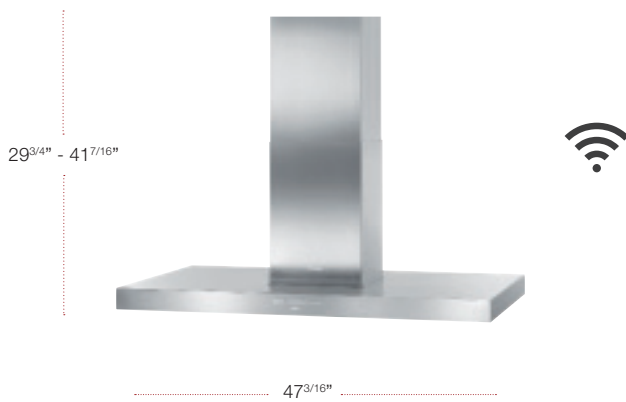

Island Hood

MODEL	MATERIAL	UMRP/RETAIL
DA4248 V D 48" Puristic Varia Island Hood w/Wifi	10877250	$5,299 / $5,399

SPECIFICATIONS

Width	47³/₁₆ in (1198 mm)
Height	2³/₄ in (70 mm)
Overall Height Vented	29³/₄ in (755 mm) - 41⁷/₁₆ in (1045 mm)
Depth	27¹/₈ in (698 mm)
Shipping Weight	107.8 lbs (49 kg)

FEATURES

- Con@ctivity

MODEL	MATERIAL	UMRP/RETAIL
DA6596 D 36" Incognitio Island Hood	9762240	$3,799 / $3,899

SPECIFICATIONS

Width	35³/₈ in (898 mm)
Height	2³/₄ in (70 mm)
Overall Height Vented	27³/₁₆ - 39 in (690-990 mm)
Overall Height Recirculation	29¹/₂ - 41³/₄ in (750-1060 mm)
Depth	23⁹/₁₆ in (598 mm)
Shipping Weight	74.8 lbs (34kg)

FEATURES

- Con@ctivity
- Vented or Recirculating
- Variable - Swappable Glass or Steel Panels

OPTIONAL ACCESSORIES	MATERIAL	UMRP/RETAIL
Reducing Collar DRC 2000	12140450	$127.66 / $127.66

OPTIONAL ACCESSORIES	MATERIAL	UMRP/RETAIL
Recirc. Kit for Island Hoods DUI32	9561760	$109 / $109
Charcoal Filter DKF12-900	10363780	$139 / $139
Glass Panels (3) DRP6590 D Glass	9048010	$115 / $115
Stainless Steel Panels (3)DRP6590 D SS	9048020	$115 / $115
Reducing Collar DRC 2000	12140450	$127.66 / $127.66