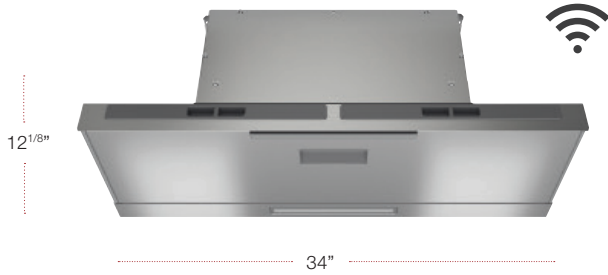

Built In Hood

MODEL	MATERIAL	UMRP/RETAIL
DAS8930 34" Built In Hood w/Wifi	11878590	$2,099 / $2,199

SPECIFICATIONS

Width	34 in (861 mm)
Height	2³/₈ in (60 mm)
Depth	12¹/₈ in (307 mm)

FEATURES

- LED Strip lighting, WiFi Enabled

OPTIONAL ACCESSORIES	MATERIAL	UMRP/RETAIL
Reducing Collar DRC 2000	12140450	$127.66 / $127.66
Recirculating Kit DUU150	5696270	$115 / $115
Recirculating Kit DUU151	7294230	$115 / $115