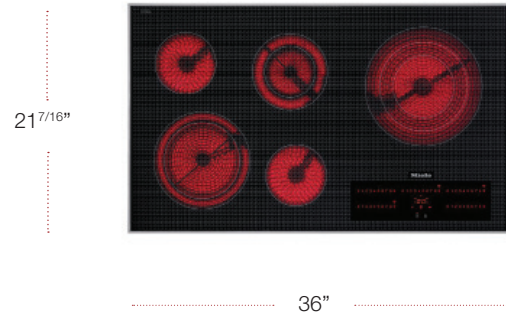

Electric Cooktop

MODEL	MATERIAL	UMRP/RETAIL
KM 5627 208v Electric Cooktop	7821710	$2,299 / $2,399

SPECIFICATIONS

Width	36 in (915 mm)
Height	21^{5/16} in (75 mm)
Depth	21^{7/16} in (544 mm)
Shipping Weight	50 lbs (22.7 kg)
Number of Burners	5 (4 variable)
Burner Output in Watts	2000-3100
Burner Output in Watts	1600-2500
Burner Output in Watts	700-1800
Burner Output in Watts	700-1800
Burner Output in Watts	1200

FEATURES

- Residual Heat Indicators for Each Zone
- Easy to use Direct Control

OPTIONAL ACCESSORIES	MATERIAL	UMRP/RETAIL
HUB62-22 16" x 10" Casserole Dish	10314280	$249 / $249
HUB62-35 16" x 15" Casserole Dish	10314300	$319 / $319
HUB5000-XL 17.6" x 15" x 2" Casserole Dish	10314310	$319 / $319
Razor Blade Glass Scraper	1065471	$18 / $18
Glass Cooktop Cleaner	10173130	$13.99 / $13.99

MODEL	MATERIAL	UMRP/RETAIL
KM 5860 240v Electric Cooktop	7821760	$2,599 / $2,699

SPECIFICATIONS

Width	36 in (915 mm)
Height	21^{1/16} in (68 mm)
Depth	21^{7/16} in (544 mm)
Shipping Weight	48.5 lbs (22 kg)
Number of Burners	5 (4 variable)
Burner Output in Watts	1100-2150-3100
Burner Output in Watts	1600-2500
Burner Output in Watts	700-1800
Burner Output in Watts	700-1800
Burner Output in Watts	1200

FEATURES

- Residual Heat Indicators for Each Zone
- Easy to use Direct Control Plus

OPTIONAL ACCESSORIES	MATERIAL	UMRP/RETAIL
HUB62-22 16" x 10" Casserole Dish	10314280	$249 / $249
HUB62-35 16" x 15" Casserole Dish	10314300	$319 / $319
HUB5000-XL 17.6" x 15" x 2" Casserole Dish	10314310	$319 / $319
Razor Blade Glass Scraper	1065471	$18 / $18
Glass Cooktop Cleaner	10173130	$13.99 / $13.99