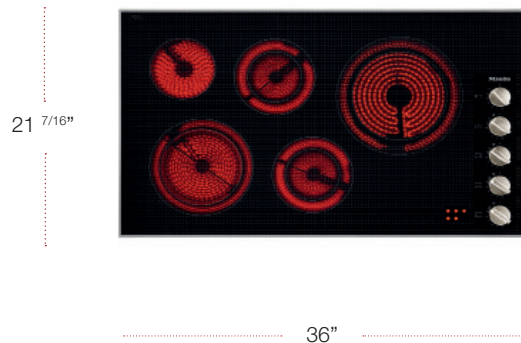

Electric Cooktop

MODEL	MATERIAL	UMRP/RETAIL
KM 5840 240v Electric Cooktop	7821740	$2,299 / $2,399

SPECIFICATIONS

Width	30 1/2 in (775 mm)
Height	2 11/16 in (68 mm)
Depth	21 7/16 in (544 mm)
Shipping Weight	41 lbs (18.5 kg)
Number of Burners	4 (3 variable)
Burner Output in Watts	1600-2500
Burner Output in Watts	1600-2500
Burner Output in Watts	700-1800
Burner Output in Watts	1200

FEATURES

- Residual Heat Indicators for Each Zone
- Easy to use Direct Control Plus

OPTIONAL ACCESSORIES	MATERIAL	UMRP/RETAIL
HUB62-22 16" x 10" Casserole Dish	10314280	$249 / $249
HUB62-35 16" x 15" Casserole Dish	10314300	$319 / $319
HUB5000-XL 17.6" x 15" x 2" Casserole Dish	10314310	$319 / $319
Razor Blade Glass Scraper	1065471	$18 / $18
Glass Cooktop Cleaner	10173130	$13.99 / $13.99

MODEL	MATERIAL	UMRP/RETAIL
KM 5627 240v Electric Cooktop	7821700	$2,299 / $2,399

SPECIFICATIONS

Width	36 in (915 mm)
Height	2 15/16 in (75 mm)
Depth	21 7/16 in (544 mm)
Shipping Weight	50 lbs (22.7 kg)
Number of Burners	5 (4 variable)
Burner Output in Watts	2000-2700
Burner Output in Watts	1600-2500
Burner Output in Watts	700-1800
Burner Output in Watts	700-1800
Burner Output in Watts	1200

FEATURES

- Residual Heat Indicators for Each Zone
- Easy to use Direct Control

OPTIONAL ACCESSORIES	MATERIAL	UMRP/RETAIL
HUB62-22 16" x 10" Casserole Dish	10314280	$249 / $249
HUB62-35 16" x 15" Casserole Dish	10314300	$319 / $319
HUB5000-XL 17.6" x 15" x 2" Casserole Dish	10314310	$319 / $319
Razor Blade Glass Scraper	1065471	$18 / $18
Glass Cooktop Cleaner	10173130	$13.99 / $13.99