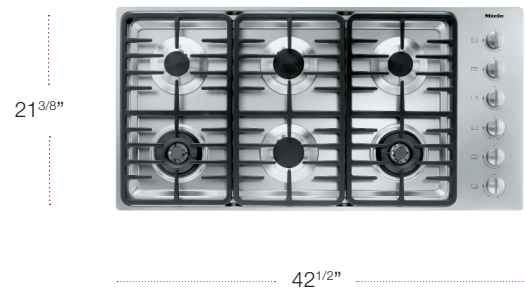

Gas Cooktop

MODEL	MATERIAL	UMRP/RETAIL
KM 3485 G 42" Gas Cooktop Linear G	6792850	$2,899 / $2,999

SPECIFICATIONS

Width	42^{1/2} in (1079 mm)
Height	3^{1/4} in (83 mm)
Depth	21^{3/8} in (542 mm)
Shipping Weight	75 lbs (34 kg)
Number of Burners	6
Burner Output in BTU	15300
Burner Output in BTU	15300
Burner Output in BTU	12000
Burner Output in BTU	12000
Burner Output in BTU	9000
Burner Output in BTU	9000

STANDARD ACCESSORIES	MATERIAL	UMRP/RETAIL
RWR1000 Wok Ring	9974600	$95 / $95

MODEL	MATERIAL	UMRP/RETAIL
KM 3485 LP 42" Gas Cooktop Linear LP	6792870	$2,899 / $2,999

SPECIFICATIONS

Width	42^{1/2} in (1079 mm)
Height	3^{1/4} in (83 mm)
Depth	21^{3/8} in (542 mm)
Shipping Weight	75 lbs (34 kg)
Number of Burners	6
Burner Output in BTU	15300
Burner Output in BTU	15300
Burner Output in BTU	12000
Burner Output in BTU	12000
Burner Output in BTU	9000
Burner Output in BTU	9000

STANDARD ACCESSORIES	MATERIAL	UMRP/RETAIL
RWR1000 Wok Ring	9974600	$95 / $95