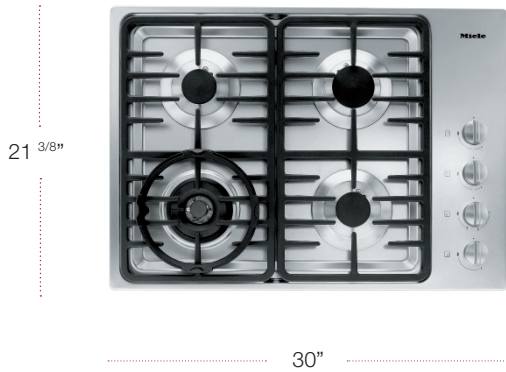

Gas Cooktop

MODEL	MATERIAL	UMRP/RETAIL
KM 3465 G 30" Gas Cooktop	6792700	$2,399 / $2,499

SPECIFICATIONS

Width	30 in (762 mm)
Height	3 1/4 in (83 mm)
Depth	21 3/8 in (542 mm)
Shipping Weight	50 lbs (22.7 kg)
Number of Burners	4
Burner Output in BTU	15300
Burner Output in BTU	12000
Burner Output in BTU	9000
Burner Output in BTU	9000

FEATURES

- Wok Burner

STANDARD ACCESSORIES	MATERIAL	UMRP/RETAIL
RWR1000 Wok Ring	9974600	$95 / $95

MODEL	MATERIAL	UMRP/RETAIL
KM 3465 LP 30" Gas Cooktop	6792730	$2,399 / $2,499

SPECIFICATIONS

Width	30 in (762 mm)
Height	3 1/4 in (83 mm)
Depth	21 3/8 in (542 mm)
Shipping Weight	50 lbs (22.7 kg)
Number of Burners	4
Burner Output in BTU	15300
Burner Output in BTU	12000
Burner Output in BTU	9000
Burner Output in BTU	9000

FEATURES

- Wok Burner

STANDARD ACCESSORIES	MATERIAL	UMRP/RETAIL
RWR1000 Wok Ring	9974600	$95 / $95