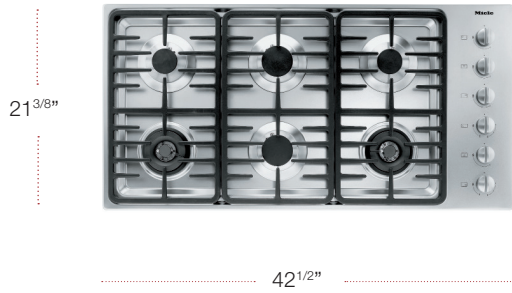

Gas Cooktop

MODEL	MATERIAL	UMRP/RETAIL
KM 3485 G 42" Gas Cooktop Linear G	6792850	$2,899 / $2,999

SPECIFICATIONS

Width	42^{1/2} in (1079 mm)
Height	3^{1/4} in (83 mm)
Depth	21^{3/8} in (542 mm)
Shipping Weight	75 lbs (34 kg)
Number of Burners	6
Burner Output in BTU	15300
Burner Output in BTU	15300
Burner Output in BTU	12000
Burner Output in BTU	12000
Burner Output in BTU	9000
Burner Output in BTU	9000

STANDARD ACCESSORIES	MATERIAL	UMRP/RETAIL
RWR1000 Wok Ring	9974600	$95 / $95

MODEL	MATERIAL	UMRP/RETAIL
KM 3485 LP 42" Gas Cooktop Linear LP	6792870	$2,899 / $2,999

SPECIFICATIONS

Width	42^{1/2} in (1079 mm)
Height	3^{1/4} in (83 mm)
Depth	21^{3/8} in (542 mm)
Shipping Weight	75 lbs (34 kg)
Number of Burners	6
Burner Output in BTU	15300
Burner Output in BTU	15300
Burner Output in BTU	12000
Burner Output in BTU	12000
Burner Output in BTU	9000
Burner Output in BTU	9000

STANDARD ACCESSORIES	MATERIAL	UMRP/RETAIL
RWR1000 Wok Ring	9974600	$95 / $95