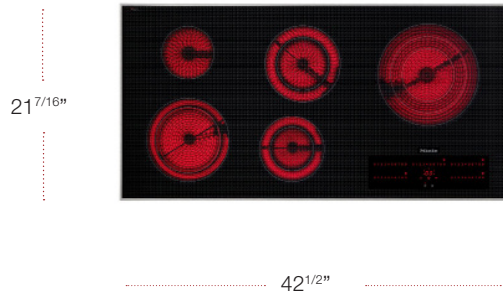

Electric Cooktop

MODEL	MATERIAL	UMRP/RETAIL
KM 5880 240v Electric Cooktop	7821780	$2,899 / $2,999

SPECIFICATIONS

Width	42^{1/2} in (915 mm)
Height	21^{7/16} in (75 mm)
Depth	21^{7/16} in (544 mm)
Shipping Weight	55 lbs (25 kg)
Number of Burners	5 (4 variable)
Burner Output in Watts	1100-2150-3100
Burner Output in Watts	1600-2500
Burner Output in Watts	700-1800
Burner Output in Watts	700-1800
Burner Output in Watts	1200

FEATURES

- Residual Heat Indicators for Each Zone
- Easy to use Direct Control Plus

OPTIONAL ACCESSORIES	MATERIAL	UMRP/RETAIL
HUB62-22 16" x 10" Casserole Dish	10314280	$249 / $249
HUB62-35 16" x 15" Casserole Dish	10314300	$319 / $319
HUB5000-XL 17.6" x 15" x 2" Casserole Dish	10314310	$319 / $319
Razor Blade Glass Scraper	1065471	$18 / $18
Glass Cooktop Cleaner	10173130	$13.99 / $13.99