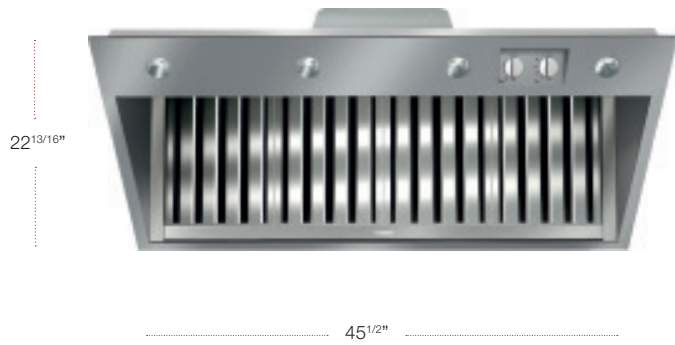

Range Hood

MODEL	MATERIAL	UMRP/RETAIL
DAR 1150 48" Insert Hood	9753510	$1,999 / $2,099

SPECIFICATIONS	
Width	45^{1/2} in (1155 mm)
Height	17^{5/8} in (448 mm)
Depth	22^{13/16} in (579 mm)
Shipping Weight	92.6 lbs. (42 kg)

FEATURES	
- LED ClearView lighting - Recessed Knob Controls	

BLOWERS (ONE IS REQUIRED)	MATERIAL	UMRP/RETAIL
1100 CFM Internal Blower DRIB XXL	9764910	$749 / $749
1100 CFM External Blower DREB XXL	12564000 (9764940)	$1,049 / $1,049

OPTIONAL ACCESSORIES	MATERIAL	UMRP/RETAIL
6" x 48" DuctCover DRDC 4806	9764650	$369 / $369
12" x 48" DuctCover DRDC 4812	9764670	$389 / $389
18" x 48" DuctCover DRDC 4818	9764680	$409 / $409
24" x 48" DuctCover DRDC 4824	9764690	$459 / $459