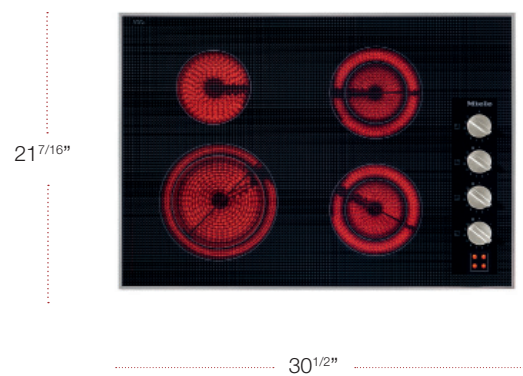

Electric Cooktop

MODEL	MATERIAL	UMRP/RETAIL
KM 5820 240v Electric Cooktop	7821720	$1,999 / $2,099

SPECIFICATIONS

Width	24^{3/4} in (626 mm)
Height	2^{11/16} in (68 mm)
Depth	20^{3/4} in (526 mm)
Shipping Weight	39 lbs (17.7 kg)
Number of Burners	3 (2 variable)
Burner Output in Watts	1100-2150-3100
Burner Output in Watts	700-1800
Burner Output in Watts	1200

FEATURES

- Residual Heat Indicators for Each Zone
- Easy to use Direct Control Plus

OPTIONAL ACCESSORIES	MATERIAL	UMRP/RETAIL
HUB62-22 16" x 10" Casserole Dish	10314280	$249 / $249
HUB62-35 16" x 15" Casserole Dish	10314300	$319 / $319
HUB5000-XL 17.6" x 15" x 2" Casserole Dish	10314310	$319 / $319
Razor Blade Glass Scraper	1065471	$18 / $18
Glass Cooktop Cleaner	10173130	$13.99 / $13.99

MODEL	MATERIAL	UMRP/RETAIL
KM 5624 240v Electric Cooktop	7821680	$2,099 / $2,199

SPECIFICATIONS

Width	30^{1/2} in (775 mm)
Height	2^{15/16} in (75 mm)
Depth	21^{7/16} in (544 mm)
Shipping Weight	41 lbs (18.8 kg)
Number of Burners	4 (3 variable)
Burner Output in Watts	1600-2500
Burner Output in Watts	700-1800
Burner Output in Watts	1200

FEATURES

- Residual Heat Indicators for Each Zone
- Easy to use Direct Control

OPTIONAL ACCESSORIES	MATERIAL	UMRP/RETAIL
HUB62-22 16" x 10" Casserole Dish	10314280	$249 / $249
HUB62-35 16" x 15" Casserole Dish	10314300	$319 / $319
HUB5000-XL 17.6" x 15" x 2" Casserole Dish	10314310	$319 / $319
Razor Blade Glass Scraper	1065471	$18 / $18
Glass Cooktop Cleaner	10173130	$13.99 / $13.99