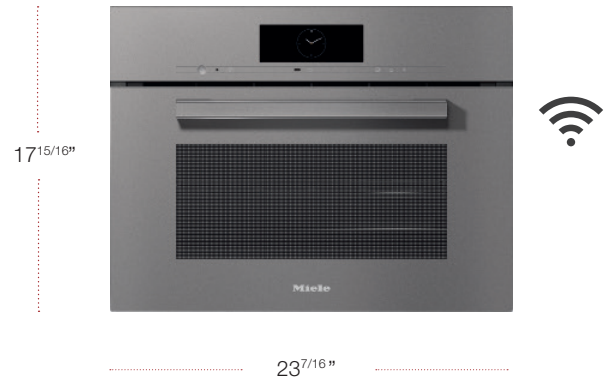

24" Combi-Steam XL

MODEL	MATERIAL	UMRP/RETAIL
DGC 7840 24" Combi-Steam XL	11876610	$5,999 / $6,199

DESIGN LINE	FINISH	TYPE
VitroLine	Obsidian black	Non-plumbed

SPECIFICATIONS

Width	23^{7/16} in (595 mm)
Height	17^{15/16} in (455.5 mm)
Depth	23^{1/4} in (590 mm)
Shipping Weight	128 lbs (58 kg)

FEATURES

- M Touch Controls with MotionReact
- Miele@home with Miele Mix & Match
- Wired Food Probe
- Automatic Programs

STANDARD ACCESSORIES	MATERIAL	UMRP/RETAIL
PerfectClean Universal Tray 24" Oven (1)	9519840	$150 / $150
PerfectClean FlexiClips (1)	9520660	$185 / $185
Wire Rack - Self Clean Ready (1)	9520640	$119 / $119
DGGL 12 Perforated Stainless Cooking Pan Large (1)	8249430	$65 / $65
DGGL 20 Perforated Stainless Cooking Pan Small (1)	8285410	$49 / $49
DGG 20 Solid Cooking Pan (1)	8246340	$49 / $49

MODEL	MATERIAL	UMRP/RETAIL
DGC 7840 24" Combi-Steam XL	11876600	$5,999 / $6,199

DESIGN LINE	FINISH	TYPE
VitroLine	Graphite grey	Non-plumbed

SPECIFICATIONS

Width	23^{7/16} in (595 mm)
Height	17^{15/16} in (455.5 mm)
Depth	23^{1/4} in (590 mm)
Shipping Weight	128 lbs (58 kg)

FEATURES

- M Touch Controls with MotionReact
- Miele@home with Miele Mix & Match
- Wired Food Probe
- Automatic Programs

STANDARD ACCESSORIES	MATERIAL	UMRP/RETAIL
PerfectClean Universal Tray 24" Oven (1)	9519840	$150 / $150
PerfectClean FlexiClips (1)	9520660	$185 / $185
Wire Rack - Self Clean Ready (1)	9520640	$119 / $119
DGGL 12 Perforated Stainless Cooking Pan Large (1)	8249430	$65 / $65
DGGL 20 Perforated Stainless Cooking Pan Small (1)	8285410	$49 / $49
DGG 20 Solid Cooking Pan (1)	8246340	$49 / $49