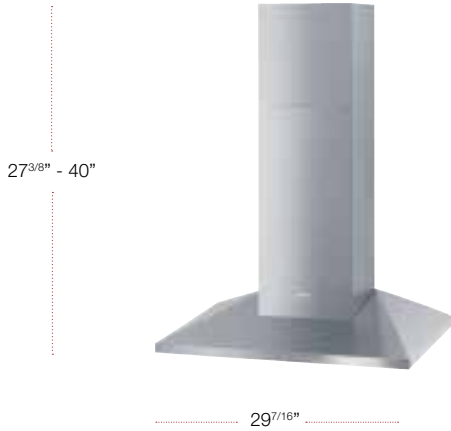

Wall Hood

MODEL	MATERIAL	UMRP/RETAIL
DA398-7 30" Wall Hood	10558810	$2,499 / $2,599

SPECIFICATIONS

Width	29^{7/16} in (748 mm)
Height	4^{3/4} in (120mm)
Overall Height Vented	27^{3/8} - 40 in (695-1015 mm)
Overall Height Recirculation	32^{1/2} - 45^{1/16} in (825-1145 mm)
Depth	20^{1/2}" (520 mm)
Shipping Weight	55.3 lbs (25.1 kg)

FEATURES

- Vented or Recirculating

OPTIONAL ACCESSORIES	MATERIAL	UMRP/RETAIL
Recirculating Kit DUW20	6264790	$109 / $109
Charcoal Filter DKF12-900	10363780	$139 / $139
Reducing Collar DRC 2000	12140450	$127.66 / $127.66
Chimney Extension DATK1-760	6847210	$259 / $259
Chimney Extension DATK2-1000	6847220	$329 / $329

MODEL	MATERIAL	UMRP/RETAIL
DA399-7 36" Wall Hood	10558800	$2,499 / $2,599

SPECIFICATIONS

Width	35^{1/4} in (898 mm)
Height	4^{3/4} in (120 mm)
Overall Height Vented	27^{3/8} - 40 in (695-1015 mm)
Overall Height Recirculation	32^{1/2} - 45^{1/16} in (825-1145 mm)
Depth	20^{1/2} in (520 mm)
Shipping Weight	55.3 lbs (25.1 kg)

FEATURES

- Vented or Recirculating

OPTIONAL ACCESSORIES	MATERIAL	UMRP/RETAIL
Recirculating Kit DUW20	6264790	$109 / $109
Charcoal Filter DKF12-900	10363780	$139 / $139
Reducing Collar DRC 2000	12140450	$127.66 / $127.66
Chimney Extension DATK1-760	6847210	$259 / $259
Chimney Extension DATK2-1000	6847220	$329 / $329