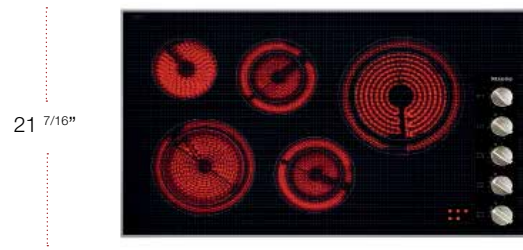

21 ⁷/₁₆"

36"

MODEL	MATERIAL	UMRP/RETAIL
KM 5840 240v Electric Cooktop	7821740	$2,299 / $2,399

SPECIFICATIONS

Width	30 ¹/₂ in (775 mm)
Height	2 ¹¹/₁₆ in (68 mm)
Depth	21 ⁷/₁₆ in (544 mm)
Shipping Weight	41 lbs (18.5 kg)
Number of Burners	4 (3 variable)
Burner Output in Watts	1600-2500
Burner Output in Watts	1600-2500
Burner Output in Watts	700-1800
Burner Output in Watts	1200

FEATURES

- Residual Heat Indicators for Each Zone
- Easy to use Direct Control Plus

OPTIONAL ACCESSORIES	MATERIAL	UMRP/RETAIL
HUB62-22 16" x 10" Casserole Dish	10314280	$249 / $249
HUB62-35 16" x 15" Casserole Dish	10314300	$319 / $319
HUB5000-XL 17.6" x 15" x 2" Casserole Dish	10314310	$319 / $319
Razor Blade Glass Scraper	1065471	$18 / $18
Glass Cooktop Cleaner	10173130	$13.99 / $13.99

MODEL	MATERIAL	UMRP/RETAIL
KM 5627 240v Electric Cooktop	7821700	$2,299 / $2,399

SPECIFICATIONS

Width	36 in (915 mm)
Height	2 ¹⁵/₁₆ in (75 mm)
Depth	21 ⁷/₁₆ in (544 mm)
Shipping Weight	50 lbs (22.7 kg)
Number of Burners	5 (4 variable)
Burner Output in Watts	2000-2700
Burner Output in Watts	1600-2500
Burner Output in Watts	700-1800
Burner Output in Watts	700-1800
Burner Output in Watts	1200

FEATURES

- Residual Heat Indicators for Each Zone
- Easy to use Direct Control

OPTIONAL ACCESSORIES	MATERIAL	UMRP/RETAIL
HUB62-22 16" x 10" Casserole Dish	10314280	$249 / $249
HUB62-35 16" x 15" Casserole Dish	10314300	$319 / $319
HUB5000-XL 17.6" x 15" x 2" Casserole Dish	10314310	$319 / $319
Razor Blade Glass Scraper	1065471	$18 / $18
Glass Cooktop Cleaner	10173130	$13.99 / $13.99