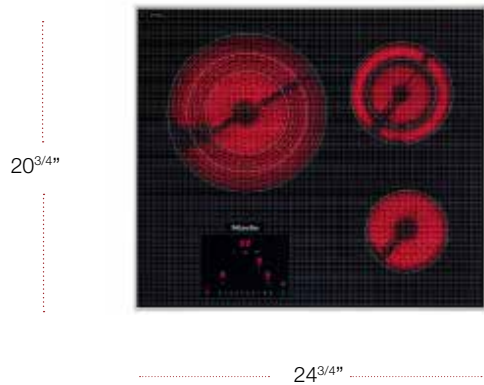

Electric Cooktop

MODEL	MATERIAL	UMRP/RETAIL
KM 5820 240v Electric Cooktop	7821720	$1,999 / $2,099

SPECIFICATIONS

Width	24^{3/4} in (626 mm)
Height	2^{11/16} in (68 mm)
Depth	20^{3/4} in (526 mm)
Shipping Weight	39 lbs (17.7 kg)
Number of Burners	3 (2 variable)
Burner Output in Watts	1100-2150-3100
Burner Output in Watts	700-1800
Burner Output in Watts	1200

FEATURES

- Residual Heat Indicators for Each Zone
- Easy to use Direct Control Plus

OPTIONAL ACCESSORIES	MATERIAL	UMRP/RETAIL
HUB62-22 16" x 10" Casserole Dish	10314280	$249 / $249
HUB62-35 16" x 15" Casserole Dish	10314300	$319 / $319
HUB5000-XL 17.6" x 15" x 2" Casserole Dish	10314310	$319 / $319
Razor Blade Glass Scraper	1065471	$18 / $18
Glass Cooktop Cleaner	10173130	$13.99 / $13.99

MODEL	MATERIAL	UMRP/RETAIL
KM 5624 240v Electric Cooktop	7821680	$2,099 / $2,199

SPECIFICATIONS

Width	30^{1/2} in (775 mm)
Height	2^{15/16} in (75 mm)
Depth	21^{7/16} in (544 mm)
Shipping Weight	41 lbs (18.8 kg)
Number of Burners	4 (3 variable)
Burner Output in Watts	1600-2500
Burner Output in Watts	700-1800
Burner Output in Watts	1200

FEATURES

- Residual Heat Indicators for Each Zone
- Easy to use Direct Control

OPTIONAL ACCESSORIES	MATERIAL	UMRP/RETAIL
HUB62-22 16" x 10" Casserole Dish	10314280	$249 / $249
HUB62-35 16" x 15" Casserole Dish	10314300	$319 / $319
HUB5000-XL 17.6" x 15" x 2" Casserole Dish	10314310	$319 / $319
Razor Blade Glass Scraper	1065471	$18 / $18
Glass Cooktop Cleaner	10173130	$13.99 / $13.99