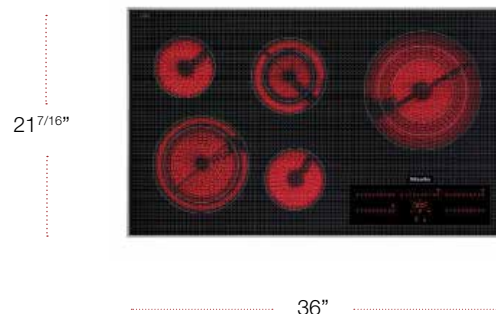

Electric Cooktop

MODEL	MATERIAL	UMRP/RETAIL
KM 5627 208v Electric Cooktop	7821710	$2,299 / $2,399

SPECIFICATIONS

Width	36 in (915 mm)
Height	2¹⁵/₁₆ in (75 mm)
Depth	21⁷/₁₆ in (544 mm)
Shipping Weight	50 lbs (22.7 kg)
Number of Burners	5 (4 variable)
Burner Output in Watts	2000-3100
Burner Output in Watts	1600-2500
Burner Output in Watts	700-1800
Burner Output in Watts	700-1800
Burner Output in Watts	1200

FEATURES

- Residual Heat Indicators for Each Zone
- Easy to use Direct Control

OPTIONAL ACCESSORIES	MATERIAL	UMRP/RETAIL
HUB62-22 16" x 10" Casserole Dish	10314280	$249 / $249
HUB62-35 16" x 15" Casserole Dish	10314300	$319 / $319
HUB5000-XL 17.6" x 15" x 2" Casserole Dish	10314310	$319 / $319
Razor Blade Glass Scraper	1065471	$18 / $18
Glass Cooktop Cleaner	10173130	$13.99 / $13.99

MODEL	MATERIAL	UMRP/RETAIL
KM 5860 240v Electric Cooktop	7821760	$2,599 / $2,699

SPECIFICATIONS

Width	36 in (915 mm)
Height	2¹¹/₁₆ in (68 mm)
Depth	21⁷/₁₆ in (544 mm)
Shipping Weight	48.5 lbs (22 kg)
Number of Burners	5 (4 variable)
Burner Output in Watts	1100-2150-3100
Burner Output in Watts	1600-2500
Burner Output in Watts	700-1800
Burner Output in Watts	700-1800
Burner Output in Watts	1200

FEATURES

- Residual Heat Indicators for Each Zone
- Easy to use Direct Control Plus

OPTIONAL ACCESSORIES	MATERIAL	UMRP/RETAIL
HUB62-22 16" x 10" Casserole Dish	10314280	$249 / $249
HUB62-35 16" x 15" Casserole Dish	10314300	$319 / $319
HUB5000-XL 17.6" x 15" x 2" Casserole Dish	10314310	$319 / $319
Razor Blade Glass Scraper	1065471	$18 / $18
Glass Cooktop Cleaner	10173130	$13.99 / $13.99