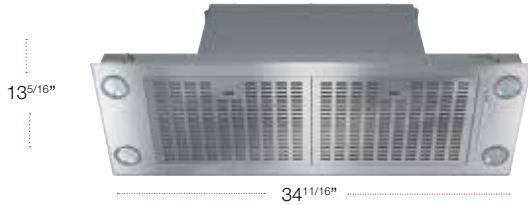

Built In Hood

MODEL	MATERIAL	UMRP/RETAIL
DA 2390 36" Extra Slim Insert Insert	10743660	$1,599 / $1,699

SPECIFICATIONS

Width	34^{11/16} in (884 mm)
Height	13^{5/16} in (338 mm)
Depth	11^{11/16} in (297 mm)
Shipping Weight	24 lbs (11 lbs)

FEATURES

- Vented or Recirculating

OPTIONAL ACCESSORIES	MATERIAL	UMRP/RETAIL
Reducing Collar DRC 2000	12140450	$127.66 / $127.66
Recirculating Kit DUU150	5696270	$115 / $115
Recirculating Kit DUU151	7294230	$115 / $115
OdorFree Charcoal Filter DKF 19-900	10794600	$125 / $125
6" Adapter DAA6	10811120	$89 / $89