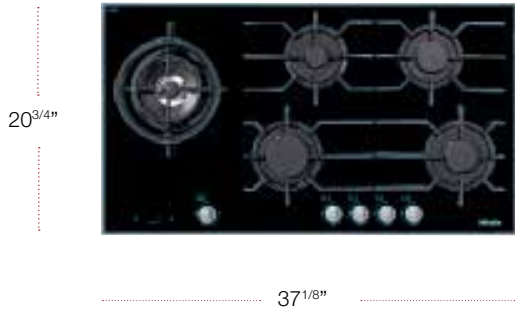

Gas Cooktop

MODEL	MATERIAL	UMRP/RETAIL
KM 3054-1G 36" Gas on Glass Cooktop G	11766750	$2,799 / $2,899

SPECIFICATIONS

Width	37¹/₈ in (942 mm)
Height	21³/₁₆ in (71 mm)
Depth	20³/₄ in (526 mm)
Shipping Weight	54 lbs (24.5 kg)
Number of Burners	5
Burner Output in BTU	16500
Burner Output in BTU	9300
Burner Output in BTU	5800
Burner Output in BTU	5800
Burner Output in BTU	3750

FEATURES

- Wok Burner

MODEL	MATERIAL	UMRP/RETAIL
KM 3484 G 42" Gas Cooktop Hexa G	6792840	$2,899 / $2,999

SPECIFICATIONS

Width	42¹/₂ in (1079 mm)
Height	3¹/₄ in (83 mm)
Depth	21³/₈ in (542 mm)
Shipping Weight	75 lbs (34 kg)
Number of Burners	6
Burner Output in BTU	15300
Burner Output in BTU	15300
Burner Output in BTU	12000
Burner Output in BTU	12000
Burner Output in BTU	9000
Burner Output in BTU	9000

STANDARD ACCESSORIES	MATERIAL	UMRP/RETAIL
RWR1000 Wok Ring	9974600	$95 / $95

STANDARD ACCESSORIES	MATERIAL	UMRP/RETAIL
RWR1000 Wok Ring	9974600	$95 / $95