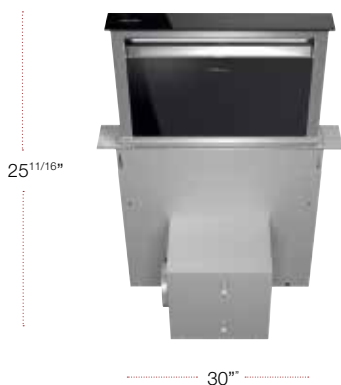

Downdraft Extractor

MODEL	MATERIAL	UMRP/RETAIL
DA6881 30" Downdraft chassis Requires One Blower - choose from below	10595900	$2,750 / $2,850
DA6881 30" Downdraft w/DAG1000 Requires One Blower - choose from below	94001370	$3,399 / $3,499

SPECIFICATIONS

Width	30 in (762 mm)
Height	25^{11/16} in (652 mm)
Depth	4^{3/4} in (120 mm)
Shipping Weight	63 lbs (28.6 kg)

FEATURES

- Vented or Recirculating

BLOWERS (ONE IS REQUIRED)	MATERIAL	UMRP/RETAIL
DAG 600 Internal Blower	10596850	$249 / $249
DAG 1000 External Blower	7832530	$649 / $649

OPTIONAL ACCESSORIES	MATERIAL	UMRP/RETAIL
Reducing Collar DRC 2000	12140450	$127.66 / $127.66
Recirculating Kit DUU 2900-900	11131670	$499 / $499
OdorFree Charcoal Filter DKF 18-900	10363830	$99.95 / $99.95

MODEL	MATERIAL	UMRP/RETAIL
DA6891 36" Downdraft chassis Requires One Blower - choose from below	10595910	$2,950 / $3,050
DA6891 36" Downdraft w/DAG1000 Requires One Blower - choose from below	94001390	$3,599 / $3,699

SPECIFICATIONS

Width	36 in (915 mm)
Height	25^{11/16} in (652 mm)
Depth	4^{3/4} in (120 mm)
Shipping Weight	74 lbs (33.6 kg)

FEATURES

- Vented or Recirculating

BLOWERS (ONE IS REQUIRED)	MATERIAL	UMRP/RETAIL
DAG 600 Internal Blower	10596850	$249 / $249
DAG 1000 External Blower	7832530	$649 / $649

OPTIONAL ACCESSORIES	MATERIAL	UMRP/RETAIL
Reducing Collar DRC 2000	12140450	$127.66 / $127.66
Recirculating Kit DUU 2900-900	11131670	$499 / $499
OdorFree Charcoal Filter DKF 18-900	10363830	$110 / $110