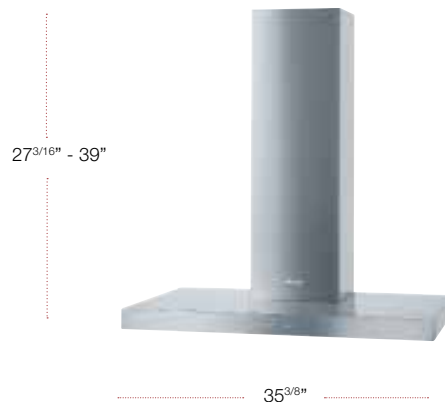

Island Hood

MODEL	MATERIAL	UMRP/RETAIL
DA6698 D 36" Puristic Edition 6000 Island Hood OBSW w/Wifi	10877240	$4,599 / $4,699

SPECIFICATIONS	
Width	35^{3/8} in (898 mm)
Height	3^{3/8} in (85 mm)
Overall Height Vented	27^{3/4} - 39^{9/16} in (705 -1005 mm)
Overall Height Recirculation	30^{1/8} - 43^{5/16} in (765 -1075 mm)
Depth	23^{9/16} in (598 mm)
Shipping Weight	74.8 lbs (34 kg)

FEATURES
- Con@ctivity   - Vented or Recirculating

OPTIONAL ACCESSORIES	MATERIAL	UMRP/RETAIL
Recirc. Kit for Island Hoods DUI32	9561760	$109 / $109
Charcoal Filter DKF12-900	10363780	$139 / $139
Reducing Collar DRC 2000	12140450	$127.66 / $127.66

MODEL	MATERIAL	UMRP/RETAIL
PUR98 D 36" PUR Island Hood	10743130	$2,299 / $2,399

SPECIFICATIONS	
Width	35^{3/8} in (898 mm)
Height	2^{3/4} in (70 mm)
Overall Height Vented	27^{3/16} - 39 in (690-990 mm)
Overall Height Recirculation	29^{1/2} - 41^{3/4} in (750-1060 mm)
Depth	23^{9/16} in (598 mm)
Shipping Weight	74.8 lbs (34 kg)

FEATURES
- Vented or recirculating

OPTIONAL ACCESSORIES	MATERIAL	UMRP/RETAIL
Recirc. Kit for Island Hoods DUI32	9561760	$109 / $109
Charcoal Filter DKF12-900	10363780	$139 / $139
Reducing Collar DRC 2000	12140450	$127.66 / $127.66