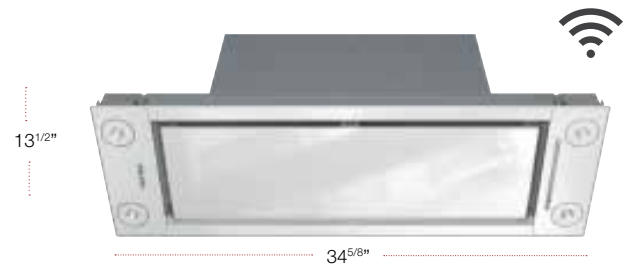

Built In Hood

MODEL	MATERIAL	UMRP/RETAIL
DA 2698 SS 35" Extra Slim Insert ss w/Wifi	10876810	$2,399 / $2,499

SPECIFICATIONS

Width	34^{5/8} in (880 mm)
Height	13^{1/2} in (342 mm)
Depth	11^{1/2} in (293 mm)
Shipping Weight	35.5 lbs (16.1 kg)

FEATURES

- Con@ctivity
- Vented or Recirculating

OPTIONAL ACCESSORIES	MATERIAL	UMRP/RETAIL
Reducing Collar DRC 2000	12140450	$127.66 / $127.66
Recirculating Kit DUU150	5696270	$115 / $115
Recirculating Kit DUU151	7294230	$115 / $115
OdorFree Charcoal Filter DKF 19-900	10794600	$125 / $125
6" Adapter DAA6	10811120	$89 / $89
Recirculating Kit DUU 2900-900	11131670	$499 / $499

MODEL	MATERIAL	UMRP/RETAIL
DA 2698 BRWS 35" Extra Slim Insert BRWS w/Wifi	10876830	$2,399 / $2,499

SPECIFICATIONS

Width	34^{5/8} in (880 mm)
Height	13^{1/2} in (342 mm)
Depth	11^{1/2} in (293 mm)
Shipping Weight	35.5 lbs (16.1 kg)

FEATURES

- Con@ctivity
- Vented or Recirculating

OPTIONAL ACCESSORIES	MATERIAL	UMRP/RETAIL
Reducing Collar DRC 2000	12140450	$127.66 / $127.66
Recirculating Kit DUU150	5696270	$115 / $115
Recirculating Kit DUU151	7294230	$115 / $115
OdorFree Charcoal Filter DKF 19-900	10794600	$125 / $125
6" Adapter DAA6	10811120	$89 / $89
Recirculating Kit DUU 2900-900	11131670	$499 / $499