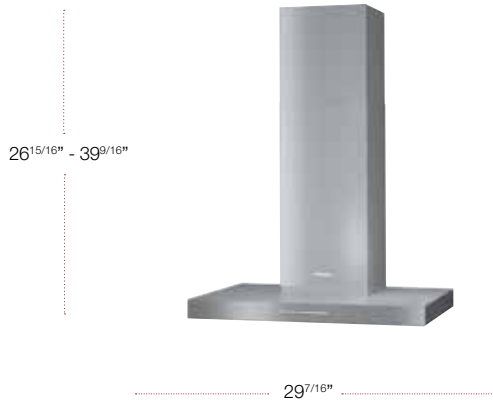

Wall Hood

MODEL	MATERIAL	UMRP/RETAIL
PUR88 W 30" PUR Wall Hood	10743170	$1,399 / $1,499

SPECIFICATIONS

Width	29^{7/16} in (748 mm)
Height	2^{1/2} in (62 mm)
Overall Height Vented	26^{15/16} in (685 mm) - 39^{9/16} in (1005 mm)
Overall Height Recirculation	32^{1/16} in (815 mm) - 44^{11/16} in (1135 mm)
Depth	19^{11/16} in (500 mm)
Shipping Weight	62 lbs (28 kg)

FEATURES

- Vented or Recirculating

OPTIONAL ACCESSORIES	MATERIAL	UMRP/RETAIL
Recirculating Kit DUW20	6264790	$109 / $109
Charcoal Filter DKF12-900	10363780	$139 / $139
Reducing Collar DRC 2000	12140450	$127.66 / $127.66
Chimney Extension DATK1-760	6847210	$259 / $259
Chimney Extension DATK2-1000	6847220	$329 / $329

MODEL	MATERIAL	UMRP/RETAIL
PUR98 W 36" PUR Wall Hood	10743150	$1,499 / $1,599

SPECIFICATIONS

Width	35^{3/8} in (898 mm)
Height	2^{1/2} in (62mm)
Overall Height Vented	26^{15/16} in (685 mm) - 39^{9/16} in (1005 mm)
Overall Height Recirculation	32^{1/16} in (815 mm) - 44^{11/16} in (1135 mm)
Depth	19^{11/16} in (500 mm)
Shipping Weight	62 lbs (28 kg)

FEATURES

- Vented or Recirculating

OPTIONAL ACCESSORIES	MATERIAL	UMRP/RETAIL
Recirculating Kit DUW20	6264790	$109 / $109
Charcoal Filter DKF12-900	10363780	$139 / $139
Reducing Collar DRC 2000	12140450	$127.66 / $127.66
Chimney Extension DATK1-760	6847210	$259 / $259
Chimney Extension DATK2-1000	6847220	$329 / $329