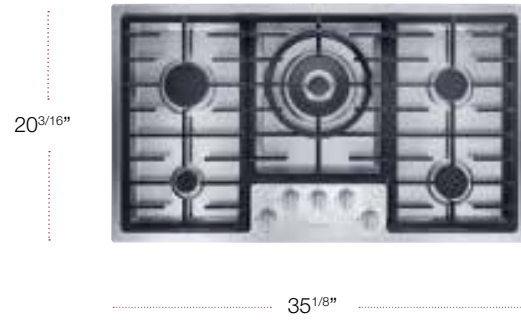

FEATURES

- Two Wok Burners

STANDARD ACCESSORIES	MATERIAL	UMRP/RETAIL
RWR1000 Wok Ring	9974600	\$95 / \$95

Gas Cooktop

MODEL	MATERIAL	UMRP/RETAIL
KM 2355 G 36" Flush Gas Cooktop G	9450190	\$2,799 / \$2,899