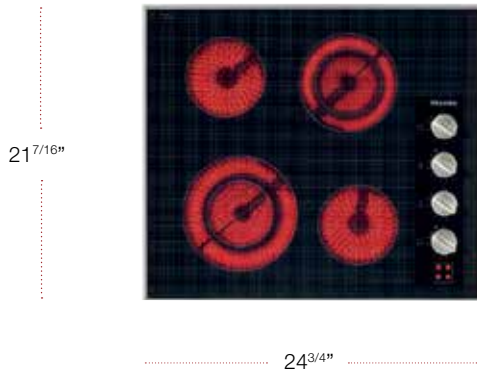

Electric Cooktop

MODEL	MATERIAL	UMRP/RETAIL
KM 5621 240v Electric Cooktop	7821660	$1,899 / $1,999

SPECIFICATIONS

Width	24^{3/4} in (626 mm)
Height	21^{7/16} in (68 mm)
Depth	21^{7/16} in (544 mm)
Shipping Weight	39 lbs (17.7 kg)
Number of Burners	3 (2 variable)
Burner Output in Watts	1100-2150-3100
Burner Output in Watts	700-1800
Burner Output in Watts	1200

FEATURES

- Residual Heat Indicators for Each Zone
- Easy to use Direct Control

OPTIONAL ACCESSORIES	MATERIAL	UMRP/RETAIL
HUB62-22 16" x 10" Casserole Dish	10314280	$249 / $249
HUB62-35 16" x 15" Casserole Dish	10314300	$319 / $319
HUB5000-XL 17.6" x 15" x 2" Casserole Dish	10314310	$319 / $319
Scraper Razor Blade Glass Scraper	1065471	$18 / $18
Glass Cooktop Cleaner	10173130	$13.99 / $13.99

MODEL	MATERIAL	UMRP/RETAIL
KM 5621 208v Electric Cooktop	7821670	$1,899 / $1,999

SPECIFICATIONS

Width	24^{3/4} in (626 mm)
Height	21^{7/16} in (68 mm)
Depth	21^{7/16} in (544 mm)
Shipping Weight	39 lbs (17.7 kg)
Number of Burners	3 (2 variable)
Burner Output in Watts	1100-2150-3100
Burner Output in Watts	700-1800
Burner Output in Watts	1200

FEATURES

- Residual Heat Indicators for Each Zone
- Easy to use Direct Control

OPTIONAL ACCESSORIES	MATERIAL	UMRP/RETAIL
HUB62-22 16" x 10" Casserole Dish	10314280	$249 / $249
HUB62-35 16" x 15" Casserole Dish	10314300	$319 / $319
HUB5000-XL 17.6" x 15" x 2" Casserole Dish	10314310	$319 / $319
Razor Blade Glass Scraper	1065471	$18 / $18
Glass Cooktop Cleaner	10173130	$13.99 / $13.99