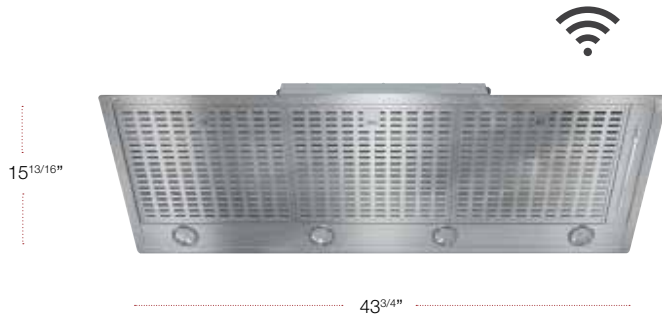

Built In Hood

MODEL	MATERIAL	UMRP/RETAIL
DA2518 44" Built In Hood w/Wifi	10876740	$1,999 / $2,099

SPECIFICATIONS	
Width	43^{3/4} in (1102 mm)
Height	12^{7/8} in (326 mm)
Depth	15^{13/16} in (402 mm)
Shipping Weight	40.4 lbs (18.3 kg)

1. **FEATURES**
2. Con@ctivity
   - Vented or Recirculating

OPTIONAL ACCESSORIES	MATERIAL	UMRP/RETAIL
Reducing Collar DRC 2000	12140450	$127.66 / $127.66
Recirculating Kit DUU150	5696270	$115 / $115
Recirculating Kit DUU151	7294230	$115 / $115
OdorFree Charcoal Filter DKF 15-900	10363800	$139 / $139

MODEL	MATERIAL	UMRP/RETAIL
DA2588 32" Built In Hood w/Wifi	10876770	$1,799 / $1,899

SPECIFICATIONS	
Width	31^{9/16} in (802 mm)
Height	12^{7/8} in (326 mm)
Depth	15^{13/16} in (402 mm)
Shipping Weight	40.4 lbs (18.3 kg)

1. **FEATURES**
2. Con@ctivity
   - Vented or Recirculating

OPTIONAL ACCESSORIES	MATERIAL	UMRP/RETAIL
Reducing Collar DRC 2000	12140450	$127.66 / $127.66
Recirculating Kit DUU150	5696270	$115 / $115
Recirculating Kit DUU151	7294230	$115 / $115
OdorFree Charcoal Filter DKF 15-900	10363800	$139 / $139