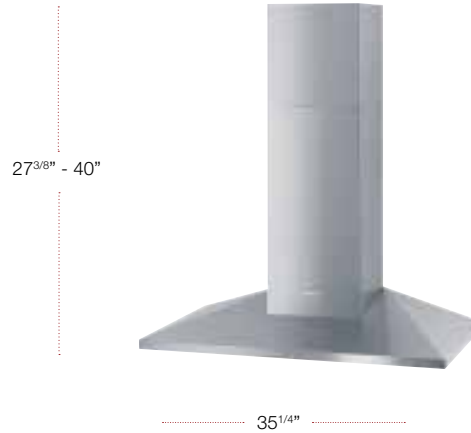

Wall Hood

MODEL	MATERIAL	UMRP/RETAIL
DA398-7 30" Wall Hood	10558810	$2,499 / $2,599

SPECIFICATIONS

Width	29^{7/16} in (748 mm)
Height	4^{3/4} in (120mm)
Overall Height Vented	27^{3/8} - 40 in (695-1015 mm)
Overall Height Recirculation	32^{1/2} - 45^{1/16} in (825-1145 mm)
Depth	20^{1/2}" (520 mm)
Shipping Weight	55.3 lbs (25.1 kg)

FEATURES

- Vented or Recirculating

OPTIONAL ACCESSORIES	MATERIAL	UMRP/RETAIL
Recirculating Kit DUW20	6264790	$109 / $109
Charcoal Filter DKF12-900	10363780	$139 / $139
Reducing Collar DRC 2000	12140450	$127.66 / $127.66
Chimney Extension DATK1-760	6847210	$259 / $259
Chimney Extension DATK2-1000	6847220	$329 / $329

MODEL	MATERIAL	UMRP/RETAIL
DA399-7 36" Wall Hood	10558800	$2,499 / $2,599

SPECIFICATIONS

Width	35^{1/4} in (898 mm)
Height	4^{3/4} in (120 mm)
Overall Height Vented	27^{3/8} - 40 in (695-1015 mm)
Overall Height Recirculation	32^{1/2} - 45^{1/16} in (825-1145 mm)
Depth	20^{1/2} in (520 mm)
Shipping Weight	55.3 lbs (25.1 kg)

FEATURES

- Vented or Recirculating

OPTIONAL ACCESSORIES	MATERIAL	UMRP/RETAIL
Recirculating Kit DUW20	6264790	$109 / $109
Charcoal Filter DKF12-900	10363780	$139 / $139
Reducing Collar DRC 2000	12140450	$127.66 / $127.66
Chimney Extension DATK1-760	6847210	$259 / $259
Chimney Extension DATK2-1000	6847220	$329 / $329