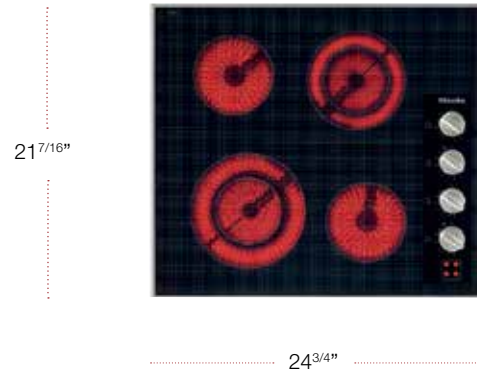

Electric Cooktop

MODEL	MATERIAL	UMRP/RETAIL
KM 5621 240v Electric Cooktop	7821660	$1,899 / $1,999

SPECIFICATIONS

Width	24^{3/4} in (626 mm)
Height	21^{7/16} in (68 mm)
Depth	21^{7/16} in (544 mm)
Shipping Weight	39 lbs (17.7 kg)
Number of Burners	3 (2 variable)
Burner Output in Watts	1100-2150-3100
Burner Output in Watts	700-1800
Burner Output in Watts	1200

FEATURES

- Residual Heat Indicators for Each Zone
- Easy to use Direct Control

OPTIONAL ACCESSORIES	MATERIAL	UMRP/RETAIL
HUB62-22 16" x 10" Casserole Dish	10314280	$249 / $249
HUB62-35 16" x 15" Casserole Dish	10314300	$319 / $319
HUB5000-XL 17.6" x 15" x 2" Casserole Dish	10314310	$319 / $319
Scraper Razor Blade Glass Scraper	1065471	$18 / $18
Glass Cooktop Cleaner	10173130	$13.99 / $13.99

MODEL	MATERIAL	UMRP/RETAIL
KM 5621 208v Electric Cooktop	7821670	$1,899 / $1,999

SPECIFICATIONS

Width	24^{3/4} in (626 mm)
Height	21^{7/16} in (68 mm)
Depth	21^{7/16} in (544 mm)
Shipping Weight	39 lbs (17.7 kg)
Number of Burners	3 (2 variable)
Burner Output in Watts	1100-2150-3100
Burner Output in Watts	700-1800
Burner Output in Watts	1200

FEATURES

- Residual Heat Indicators for Each Zone
- Easy to use Direct Control

OPTIONAL ACCESSORIES	MATERIAL	UMRP/RETAIL
HUB62-22 16" x 10" Casserole Dish	10314280	$249 / $249
HUB62-35 16" x 15" Casserole Dish	10314300	$319 / $319
HUB5000-XL 17.6" x 15" x 2" Casserole Dish	10314310	$319 / $319
Razor Blade Glass Scraper	1065471	$18 / $18
Glass Cooktop Cleaner	10173130	$13.99 / $13.99