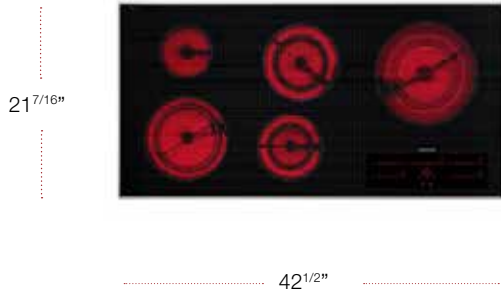

Electric Cooktop

MODEL	MATERIAL	UMRP/RETAIL
KM 5880 240v Electric Cooktop	7821780	$2,899 / $2,999

SPECIFICATIONS

Width	42^{1/2} in (915 mm)
Height	2^{11/16} in (75 mm)
Depth	21^{7/16} in (544 mm)
Shipping Weight	55 lbs (25 kg)
Number of Burners	5 (4 variable)
Burner Output in Watts	1100-2150-3100
Burner Output in Watts	1600-2500
Burner Output in Watts	700-1800
Burner Output in Watts	700-1800
Burner Output in Watts	1200

FEATURES

- Residual Heat Indicators for Each Zone
- Easy to use Direct Control Plus

OPTIONAL ACCESSORIES	MATERIAL	UMRP/RETAIL
HUB62-22 16" x 10" Casserole Dish	10314280	$249 / $249
HUB62-35 16" x 15" Casserole Dish	10314300	$319 / $319
HUB5000-XL 17.6" x 15" x 2" Casserole Dish	10314310	$319 / $319
Razor Blade Glass Scraper	1065471	$18 / $18
Glass Cooktop Cleaner	10173130	$13.99 / $13.99