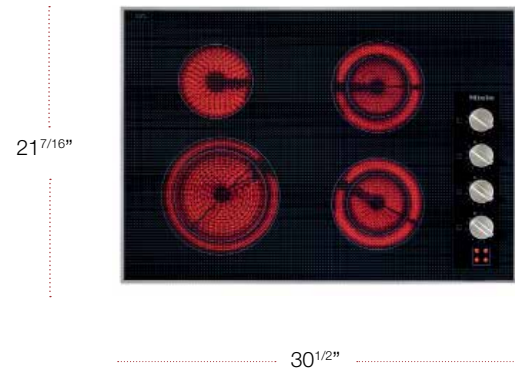

Electric Cooktop

MODEL	MATERIAL	UMRP/RETAIL
KM 5820 240v Electric Cooktop	7821720	$1,999 / $2,099

SPECIFICATIONS

Width	24^{3/4} in (626 mm)
Height	2^{11/16} in (68 mm)
Depth	20^{3/4} in (526 mm)
Shipping Weight	39 lbs (17.7 kg)
Number of Burners	3 (2 variable)
Burner Output in Watts	1100-2150-3100
Burner Output in Watts	700-1800
Burner Output in Watts	1200

FEATURES

- Residual Heat Indicators for Each Zone
- Easy to use Direct Control Plus

OPTIONAL ACCESSORIES	MATERIAL	UMRP/RETAIL
HUB62-22 16" x 10" Casserole Dish	10314280	$249 / $249
HUB62-35 16" x 15" Casserole Dish	10314300	$319 / $319
HUB5000-XL 17.6" x 15" x 2" Casserole Dish	10314310	$319 / $319
Razor Blade Glass Scraper	1065471	$18 / $18
Glass Cooktop Cleaner	10173130	$13.99 / $13.99

MODEL	MATERIAL	UMRP/RETAIL
KM 5624 240v Electric Cooktop	7821680	$2,099 / $2,199

SPECIFICATIONS

Width	30^{1/2} in (775 mm)
Height	2^{15/16} in (75 mm)
Depth	21^{7/16} in (544 mm)
Shipping Weight	41 lbs (18.8 kg)
Number of Burners	4 (3 variable)
Burner Output in Watts	1600-2500
Burner Output in Watts	700-1800
Burner Output in Watts	1200

FEATURES

- Residual Heat Indicators for Each Zone
- Easy to use Direct Control

OPTIONAL ACCESSORIES	MATERIAL	UMRP/RETAIL
HUB62-22 16" x 10" Casserole Dish	10314280	$249 / $249
HUB62-35 16" x 15" Casserole Dish	10314300	$319 / $319
HUB5000-XL 17.6" x 15" x 2" Casserole Dish	10314310	$319 / $319
Razor Blade Glass Scraper	1065471	$18 / $18
Glass Cooktop Cleaner	10173130	$13.99 / $13.99