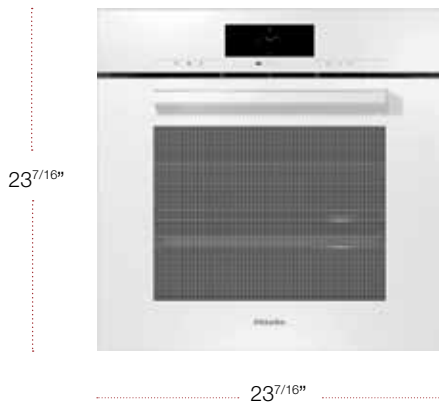

24" Combi-Steam XXL

MODEL	MATERIAL	UMRP/RETAIL
DGC 7860 24" Combi-Steam XXL	11877010	$6,799 / $6,999
DESIGN LINE	FINISH	TYPE
VitroLine	Brilliant white	Non-plumbed

SPECIFICATIONS

Width	23^{7/16} in (595 mm)
Height	23^{7/16} in (596 mm)
Depth	23^{1/4} in (590 mm)
Shipping Weight	140 lbs (63.6 kg)

FEATURES

- M Touch Controls with MotionReact
- Miele@home with Miele Mix & Match
- Wired Food Probe
- Automatic Programs

STANDARD ACCESSORIES	MATERIAL	UMRP/RETAIL
PerfectClean Universal Tray 24" Oven (1)	9519840	$150 / $150
PerfectClean FlexiClips (1)	9520660	$185 / $185
Wire Rack - Self Clean Ready	9520640	$119 / $119
DGGL 12 Perforated Stainless Cooking Pan Large (1)	8249430	$65 / $65
DGGL 20 Perforated Stainless Cooking Pan Small (1)	8285410	$49 / $49
DGG 20 Solid Cooking Pan (1)	8246340	$49 / $49

MODEL	MATERIAL	UMRP/RETAIL
DGC 7860 24" Combi-Steam XXL	11877000	$6,799 / $6,999
DESIGN LINE	FINISH	TYPE
VitroLine	Obsidian black	Non-plumbed

SPECIFICATIONS

Width	23^{7/16} in (595 mm)
Height	23^{7/16} in (596 mm)
Depth	23^{1/4} in (590 mm)
Shipping Weight	140 lbs (63.6 kg)

FEATURES

- M Touch Controls with MotionReact
- Miele@home with Miele Mix & Match
- Wired Food Probe
- Automatic Programs

STANDARD ACCESSORIES	MATERIAL	UMRP/RETAIL
PerfectClean Universal Tray 24" Oven (1)	9519840	$150 / $150
PerfectClean FlexiClips (1)	9520660	$185 / $185
Wire Rack - Self Clean Ready	9520640	$119 / $119
DGGL 12 Perforated Stainless Cooking Pan Large (1)	8249430	$65 / $65
DGGL 20 Perforated Stainless Cooking Pan Small (1)	8285410	$49 / $49
DGG 20 Solid Cooking Pan (1)	8246340	$49 / $49