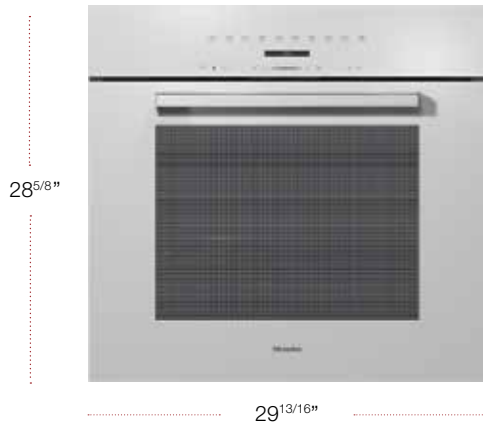

30" Convection Oven

MODEL	MATERIAL	UMRP/RETAIL
H 7280 BP 30" Convection Oven	11805350	$5,399 / $5,599

DESIGN LINE	FINISH
VitroLine	Brilliant white

SPECIFICATIONS	
Width	29^{13/16} in (757 mm)
Height	28^{5/8} in (727 mm)
Depth	23^{3/4} in (603 mm)
Shipping Weight	215 lbs (98 kg)

FEATURES
- Miele@home   - DirectSensor S Controls   - Automatic Programs

STANDARD ACCESSORIES	MATERIAL	UMRP/RETAIL
PerfectClean Universal Tray (1)	9811950	$180 / $180
30" Wire Rack w/ PyroFit (1)	9811970	$185 / $185
30" Telescopic Rack w/ PyroFit (1)	12072650	$325 / $325

OPTIONAL ACCESSORIES	MATERIAL	UMRP/RETAIL
Round Baking Tray	9520720	$65 / $65
Round Baking Tray w/ Logo	9520730	$75 / $75
Perforated Round Baking Tray	10116800	$69 / $69
Wooden Cutting Board	9120970	$139 / $139
PerfectClean Perforated Baking Tray	9520620	$110 / $110
PerfectClean Grilling and Roasting Insert	9520630	$125 / $125

MODEL	MATERIAL	UMRP/RETAIL
H 7280 BP 30" Convection Oven	11805520	$5,399 / $5,599

DESIGN LINE	FINISH
VitroLine	Graphite grey

SPECIFICATIONS	
Width	29^{13/16} in (757 mm)
Height	28^{5/8} in (727 mm)
Depth	23^{3/4} in (603 mm)
Shipping Weight	215 lbs (98 kg)

FEATURES
- Miele@home   - DirectSensor S Controls   - Automatic Programs

STANDARD ACCESSORIES	MATERIAL	UMRP/RETAIL
PerfectClean Universal Tray (1)	9811950	$180 / $180
30" Wire Rack w/ PyroFit (1)	9811970	$185 / $185
30" Telescopic Rack w/ PyroFit (1)	12072650	$325 / $325

OPTIONAL ACCESSORIES	MATERIAL	UMRP/RETAIL
Round Baking Tray	9520720	$65 / $65
Round Baking Tray w/ Logo	9520730	$75 / $75
Perforated Round Baking Tray	10116800	$69 / $69
Wooden Cutting Board	9120970	$139 / $139
PerfectClean Perforated Baking Tray	9520620	$110 / $110
PerfectClean Grilling and Roasting Insert	9520630	$125 / $125