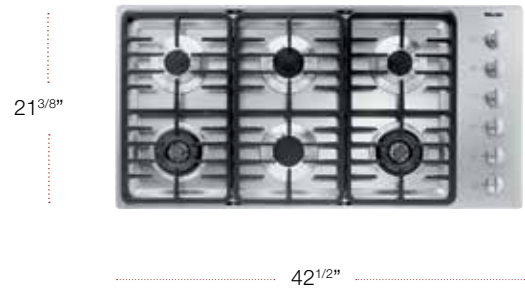

Gas Cooktop

MODEL	MATERIAL	UMRP/RETAIL
KM 3485 G 42" Gas Cooktop Linear G	6792850	$2,899 / $2,999

SPECIFICATIONS

Width	42^{1/2} in (1079 mm)
Height	3^{1/4} in (83 mm)
Depth	21^{3/8} in (542 mm)
Shipping Weight	75 lbs (34 kg)
Number of Burners	6
Burner Output in BTU	15300
Burner Output in BTU	15300
Burner Output in BTU	12000
Burner Output in BTU	12000
Burner Output in BTU	9000
Burner Output in BTU	9000

STANDARD ACCESSORIES	MATERIAL	UMRP/RETAIL
RWR1000 Wok Ring	9974600	$95 / $95

MODEL	MATERIAL	UMRP/RETAIL
KM 3485 LP 42" Gas Cooktop Linear LP	6792870	$2,899 / $2,999

SPECIFICATIONS

Width	42^{1/2} in (1079 mm)
Height	3^{1/4} in (83 mm)
Depth	21^{3/8} in (542 mm)
Shipping Weight	75 lbs (34 kg)
Number of Burners	6
Burner Output in BTU	15300
Burner Output in BTU	15300
Burner Output in BTU	12000
Burner Output in BTU	12000
Burner Output in BTU	9000
Burner Output in BTU	9000

STANDARD ACCESSORIES	MATERIAL	UMRP/RETAIL
RWR1000 Wok Ring	9974600	$95 / $95