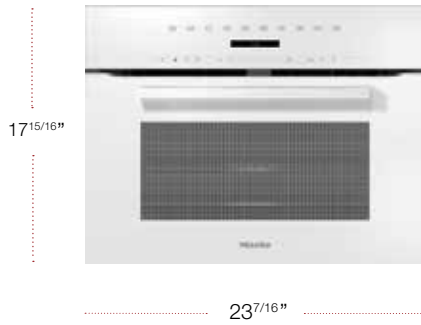

NOTE: Metal trays not for use in microwave modes

24" Speed Oven

MODEL	MATERIAL	UMRP/RETAIL
H 7240 BM 24" Speed Oven	11804480	\$2,999 / \$3,199
DESIGN LINE	FINISH	
PureLine	Brilliant white	
SPECIFICATIONS		
Width	23 ^{7/16} in (595 mm)	
Height	17 ^{15/16} in (455.5 mm)	
Depth	21 ^{5/8} in (549 mm)	
Shipping Weight	101 lbs (46 kg)	