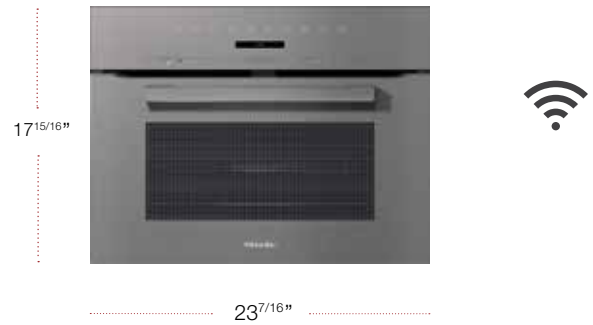

24" Speed Oven

MODEL	MATERIAL	UMRP/RETAIL
H 7240 BM 24" Speed Oven	11804480	$2,999 / $3,199
DESIGN LINE	FINISH	
PureLine	Brilliant white	
SPECIFICATIONS		
Width	23^{7/16} in (595 mm)	
Height	17^{15/16} in (455.5 mm)	
Depth	21^{5/8} in (549 mm)	
Shipping Weight	101 lbs (46 kg)	

FEATURES		
- Miele@home	- DirectSensor S Controls	

STANDARD ACCESSORIES	MATERIAL	UMRP/RETAIL
HGS100 Glass Bowl (1)	10141820	N/A
Wire Rack - Self Clean Ready (1)	9520640	$119 / $119

OPTIONAL ACCESSORIES	MATERIAL	UMRP/RETAIL
Round Baking Tray	9520720	$65 / $65
Round Baking Tray w/ Logo	9520730	$75 / $75
Perforated Round Baking Tray	10116800	$69 / $69
Wooden Cutting Board	9120970	$139 / $139
PerfectClean Universal Tray 24" Oven	9519840	$150 / $150
PerfectClean Perforated Baking Tray	9520620	$110 / $110
PerfectClean Baking Tray	9519820	$105 / $105
PerfectClean Grill Insert 24" Oven	9520630	$125 / $125
Shelf Trim for 24" - Black	5165170	$59 / $59
Shelf Trim for 24" - Stainless	7114780	$59 / $59
Trim Kit: Brilliant white	11410790	$449 / $449

MODEL	MATERIAL	UMRP/RETAIL
H 7240 BM 24" Speed Oven	11804520	$2,999 / $3,199
DESIGN LINE	FINISH	
PureLine	Graphite grey	
SPECIFICATIONS		
Width	23^{7/16} in (595 mm)	
Height	17^{15/16} in (455.5 mm)	
Depth	21^{5/8} in (549 mm)	
Shipping Weight	101 lbs (46 kg)	

FEATURES		
- Miele@home	- DirectSensor S Controls	

STANDARD ACCESSORIES	MATERIAL	UMRP/RETAIL
HGS100 Glass Bowl (1)	10141820	N/A
Wire Rack - Self Clean Ready (1)	9520640	$119 / $119

OPTIONAL ACCESSORIES	MATERIAL	UMRP/RETAIL
Round Baking Tray	9520720	$65 / $65
Round Baking Tray w/ Logo	9520730	$75 / $75
Perforated Round Baking Tray	10116800	$69 / $69
Wooden Cutting Board	9120970	$139 / $139
PerfectClean Universal Tray 24" Oven	9519840	$150 / $150
PerfectClean Perforated Baking Tray	9520620	$110 / $110
PerfectClean Baking Tray	9519820	$105 / $105
PerfectClean Grill Insert 24" Oven	9520630	$125 / $125
Shelf Trim for 24" - Black	5165170	$59 / $59
Shelf Trim for 24" - Stainless	7114780	$59 / $59
Trim Kit: Graphite grey	11410800	$449

NOTE: Metal trays not for use in microwave modes