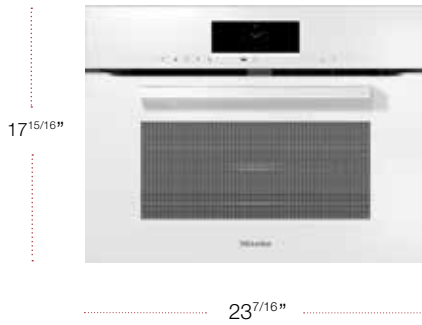

24" Speed Oven

MODEL	MATERIAL	UMRP/RETAIL
H 7840 BM 24" Speed Oven	11804630	$4,599 / $4,799

DESIGN LINE	FINISH
VitroLine	Brilliant white

SPECIFICATIONS	
Width	23^{7/16} in (595 mm)
Height	17^{15/16} in (455.5 mm)
Depth	21^{5/8} in (549 mm)
Shipping Weight	101 lbs (46 kg)

FEATURES	
- M Touch Controls with MotionReact	- Wired Food Probe
- Miele@home	- Automatic Programs

STANDARD ACCESSORIES	MATERIAL	UMRP/RETAIL
HGS100 Glass Bowl (1)	10141820	N/A
Wire Rack - Self Clean Ready (1)	9520640	$119 / $119

OPTIONAL ACCESSORIES	MATERIAL	UMRP/RETAIL
Round Baking Tray	9520720	$65 / $65
Round Baking Tray w/ Logo	9520730	$75 / $75
Perforated Round Baking Tray	10116800	$69 / $69
Wooden Cutting Board	9120970	$139 / $139
PerfectClean Universal Tray 24" Oven	9519840	$150 / $150
PerfectClean Perforated Baking Tray	9520620	$110 / $110
PerfectClean Baking Tray	9519820	$105 / $105
PerfectClean Grill Insert 24" Oven	9520630	$125 / $125
Shelf Trim for 24" - Black	5165170	$59 / $59
Shelf Trim for 24" - Stainless	7114780	$59 / $59
Trim Kit: Brilliant white	11410790	$449 / $449

MODEL	MATERIAL	UMRP/RETAIL
H 7840 BM 24" Speed Oven	11804650	$4,599 / $4,799

DESIGN LINE	FINISH
VitroLine	Graphite grey

SPECIFICATIONS	
Width	23^{7/16} in (595 mm)
Height	17^{15/16} in (455.5 mm)
Depth	21^{5/8} in (549 mm)
Shipping Weight	101 lbs (46 kg)

FEATURES	
- M Touch Controls with MotionReact	- Wired Food Probe
- Miele@home	- Automatic Programs

STANDARD ACCESSORIES	MATERIAL	UMRP/RETAIL
HGS100 Glass Bowl (1)	10141820	N/A
Wire Rack - Self Clean Ready (1)	9520640	$119 / $119

OPTIONAL ACCESSORIES	MATERIAL	UMRP/RETAIL
Round Baking Tray	9520720	$65 / $65
Round Baking Tray w/ Logo	9520730	$75 / $75
Perforated Round Baking Tray	10116800	$69 / $69
Wooden Cutting Board	9120970	$139 / $139
PerfectClean Universal Tray 24" Oven	9519840	$150 / $150
PerfectClean Perforated Baking Tray	9520620	$110 / $110
PerfectClean Baking Tray	9519820	$105 / $105
PerfectClean Grill Insert 24" Oven	9520630	$125 / $125
Shelf Trim for 24" - Black	5165170	$59 / $59
Shelf Trim for 24" - Stainless	7114780	$59 / $59
Trim Kit: Graphite grey	11410800	$449 / $449

NOTE: Metal trays not for use in microwave modes