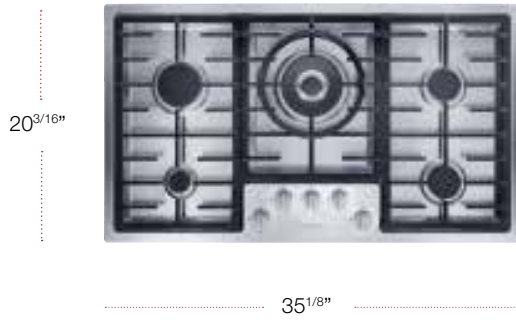

FEATURES

- Two Wok Burners

STANDARD ACCESSORIES	MATERIAL	UMRP/RETAIL
RWR1000 Wok Ring	9974600	\$95 / \$95

Gas Cooktop

MODEL	MATERIAL	UMRP/RETAIL
KM 2355 G 36" Flush Gas Cooktop G	9450190	\$2,799 / \$2,899