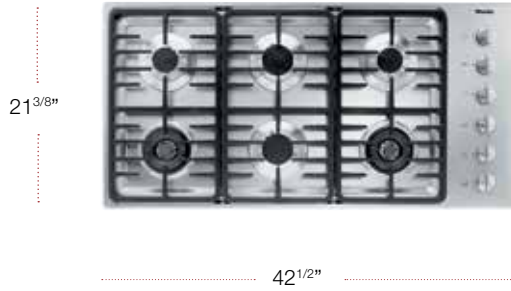

Gas Cooktop

MODEL	MATERIAL	UMRP/RETAIL
KM 3485 G 42" Gas Cooktop Linear G	6792850	$2,899 / $2,999

SPECIFICATIONS

Width	42^{1/2} in (1079 mm)
Height	3^{1/4} in (83 mm)
Depth	21^{3/8} in (542 mm)
Shipping Weight	75 lbs (34 kg)
Number of Burners	6
Burner Output in BTU	15300
Burner Output in BTU	15300
Burner Output in BTU	12000
Burner Output in BTU	12000
Burner Output in BTU	9000
Burner Output in BTU	9000

STANDARD ACCESSORIES	MATERIAL	UMRP/RETAIL
RWR1000 Wok Ring	9974600	$95 / $95

MODEL	MATERIAL	UMRP/RETAIL
KM 3485 LP 42" Gas Cooktop Linear LP	6792870	$2,899 / $2,999

SPECIFICATIONS

Width	42^{1/2} in (1079 mm)
Height	3^{1/4} in (83 mm)
Depth	21^{3/8} in (542 mm)
Shipping Weight	75 lbs (34 kg)
Number of Burners	6
Burner Output in BTU	15300
Burner Output in BTU	15300
Burner Output in BTU	12000
Burner Output in BTU	12000
Burner Output in BTU	9000
Burner Output in BTU	9000

STANDARD ACCESSORIES	MATERIAL	UMRP/RETAIL
RWR1000 Wok Ring	9974600	$95 / $95