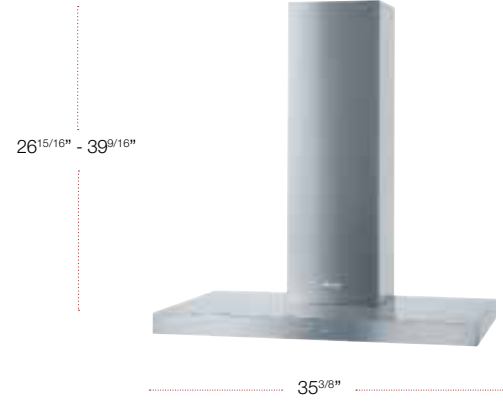

Wall Hood

MODEL	MATERIAL	UMRP/RETAIL
PUR88 W 30" PUR Wall Hood	10743170	$1,399 / $1,499

SPECIFICATIONS

Width	29^{7/16} in (748 mm)
Height	2^{1/2} in (62 mm)
Overall Height Vented	26^{15/16} in (685 mm) - 39^{9/16} in (1005 mm)
Overall Height Recirculation	32^{1/16} in (815 mm) - 44^{11/16} in (1135 mm)
Depth	19^{11/16} in (500 mm)
Shipping Weight	62 lbs (28 kg)

FEATURES

- Vented or Recirculating

OPTIONAL ACCESSORIES	MATERIAL	UMRP/RETAIL
Recirculating Kit DUW20	6264790	$109 / $109
Charcoal Filter DKF12-900	10363780	$139 / $139
Reducing Collar DRC 2000	12140450	$127.66 / $127.66
Chimney Extension DATK1-760	6847210	$259 / $259
Chimney Extension DATK2-1000	6847220	$329 / $329

MODEL	MATERIAL	UMRP/RETAIL
PUR98 W 36" PUR Wall Hood	10743150	$1,499 / $1,599

SPECIFICATIONS

Width	35^{3/8} in (898 mm)
Height	2^{1/2} in (62mm)
Overall Height Vented	26^{15/16} in (685 mm) - 39^{9/16} in (1005 mm)
Overall Height Recirculation	32^{1/16} in (815 mm) - 44^{11/16} in (1135 mm)
Depth	19^{11/16} in (500 mm)
Shipping Weight	62 lbs (28 kg)

FEATURES

- Vented or Recirculating

OPTIONAL ACCESSORIES	MATERIAL	UMRP/RETAIL
Recirculating Kit DUW20	6264790	$109 / $109
Charcoal Filter DKF12-900	10363780	$139 / $139
Reducing Collar DRC 2000	12140450	$127.66 / $127.66
Chimney Extension DATK1-760	6847210	$259 / $259
Chimney Extension DATK2-1000	6847220	$329 / $329