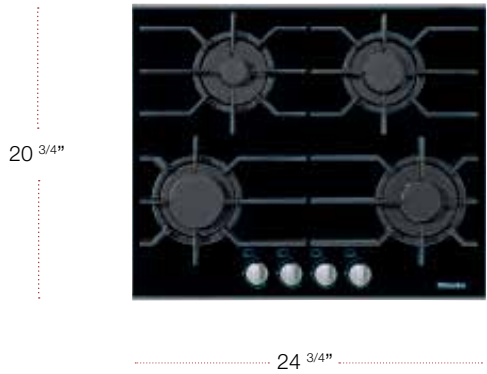

Gas Cooktop

MODEL	MATERIAL	UMRP/RETAIL
KM 3010 G 24" Gas on Glass Cooktop	9272050	$1,799 / $1,899

SPECIFICATIONS

Width	24 ³/₄ in (626 mm)
Height	2 ¹/₄ in (54 mm)
Depth	20 ³/₄ in (526 mm)
Shipping Weight	37 lbs (17 kg)
Number of Burners	4
Burner Output in BTU	9300
Burner Output in BTU	5800
Burner Output in BTU	5800
Burner Output in BTU	3700

MODEL	MATERIAL	UMRP/RETAIL
KM 2012 G 24" Gas Cooktop	11471350	$1,499 / $1,599

SPECIFICATIONS

Width	25 ⁹/₁₆ in (650 mm)
Height	3 ⁵/₈ in (90 mm)
Depth	20 ¹/₂ in (520 mm)
Shipping Weight	36 lbs (16 kg)
Number of Burners	4
Burner Output in BTU	11300
Burner Output in BTU	5500
Burner Output in BTU	5500
Burner Output in BTU	3800

STANDARD ACCESSORIES	MATERIAL	UMRP/RETAIL
RWR1000 Wok Ring	9974600	$95 / $95