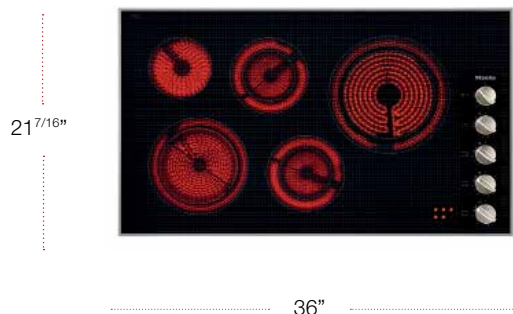

Electric Cooktop

MODEL	MATERIAL	UMRP/RETAIL
KM 5627 208v Electric Cooktop	7821710	$2,299 / $2,399

SPECIFICATIONS

Width	36 in (915 mm)
Height	2¹⁵/₁₆ in (75 mm)
Depth	21⁷/₁₆ in (544 mm)
Shipping Weight	50 lbs (22.7 kg)
Number of Burners	5 (4 variable)
Burner Output in Watts	2000-3100
Burner Output in Watts	1600-2500
Burner Output in Watts	700-1800
Burner Output in Watts	700-1800
Burner Output in Watts	1200

FEATURES

- Residual Heat Indicators for Each Zone
- Easy to use Direct Control

OPTIONAL ACCESSORIES	MATERIAL	UMRP/RETAIL
HUB62-22 16" x 10" Casserole Dish	10314280	$249 / $249
HUB62-35 16" x 15" Casserole Dish	10314300	$319 / $319
HUB5000-XL 17.6" x 15" x 2" Casserole Dish	10314310	$319 / $319
Razor Blade Glass Scraper	1065471	$18 / $18
Glass Cooktop Cleaner	10173130	$13.99 / $13.99

MODEL	MATERIAL	UMRP/RETAIL
KM 5860 240v Electric Cooktop	7821760	$2,599 / $2,699

SPECIFICATIONS

Width	36 in (915 mm)
Height	2¹¹/₁₆ in (68 mm)
Depth	21⁷/₁₆ in (544 mm)
Shipping Weight	48.5 lbs (22 kg)
Number of Burners	5 (4 variable)
Burner Output in Watts	1100-2150-3100
Burner Output in Watts	1600-2500
Burner Output in Watts	700-1800
Burner Output in Watts	700-1800
Burner Output in Watts	1200

FEATURES

- Residual Heat Indicators for Each Zone
- Easy to use Direct Control Plus

OPTIONAL ACCESSORIES	MATERIAL	UMRP/RETAIL
HUB62-22 16" x 10" Casserole Dish	10314280	$249 / $249
HUB62-35 16" x 15" Casserole Dish	10314300	$319 / $319
HUB5000-XL 17.6" x 15" x 2" Casserole Dish	10314310	$319 / $319
Razor Blade Glass Scraper	1065471	$18 / $18
Glass Cooktop Cleaner	10173130	$13.99 / $13.99