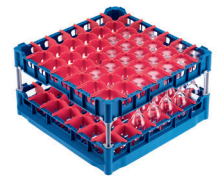

1. **U 547 Glassware Basket**
   67654701D
2. Plastic basket
   - For 49 glasses, 2½" diameter
   - Compartments: 2½" x 2½"
   - Baskets: 4⅞" or 8⅞" or 10½" H x 19¾" W (20⅞" incl. side runners) x 19¾" D