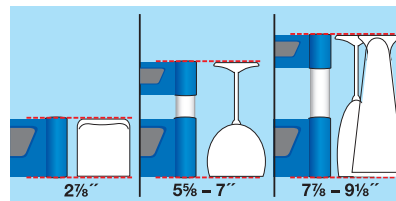

Basket Combinations

	Plate Basket	Cutlery Basket	Multi-Purpose Basket	Cup Basket	Tray Basket	Glassware Baskets			Max. Vertical Clearance of Dishware
	U 502U	503U	505U	508U	313/2U	520	U 534 - U 537	U 544 - U 547	
Upper Basket Carrier O 885	XX			XX					5 $\frac{1}{8}$ "
Lower Basket Carrier U 876	XX		XX		X	XXX			9 $\frac{1}{8}$ "
Lower Basket U 890	XX		XX		XX		X		7 $\frac{1}{8}$ "

Glassware Baskets Height Configurations

- Glass heights for all basket sets with low top frame:
- Max. 2 $\frac{7}{8}$ " without extenders and without top frame
 - 4 $\frac{3}{8}$ " - 5 $\frac{5}{8}$ " with short extenders
 - 7" - 7 $\frac{7}{8}$ " with long extenders