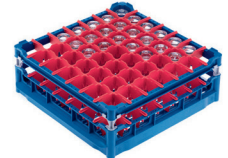

1. **U 537 Glassware Basket**
   67653701D
2. Plastic basket
   - For 49 glasses, 2½" diameter
   - Compartments: 2½" x 2½"
   - Baskets: 4⅞" or 6⅞" or 9¼" H x 19¾" W (20⅞" incl. side runners) x 19¾" D