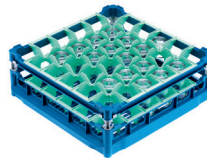

1. **U 536 Glassware Basket**
   67653601D
2. Plastic basket
   - For 36 glasses, 2⅞" diameter
   - Compartments: 2⅞" x 2⅞"
   - Baskets: 4⅞" or 6⅞" or 9¼" H x 19¾" W (20⅞" incl. side runners) x 19¾" D