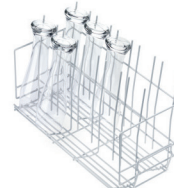

E 888 Plate Insert
5018690

- Plastic-coated wire basket
- For use in U 890 lower basket
- For 9 plates with 14¹/₄" diameter or 18 plates with 11¹/₂" diameter
- Rests spaced 1¹/₂" apart
- Rest height 7"
- 7" H x 18¹/₂" W x 18¹/₂" D

E 884 Insert
5018680

- Plastic-coated wire basket
- For use in U 890 lower basket
- For 10 large trays or platters, max. size 19³/₄" x 12⁵/₈"
- Rests spaced 1¹/₄" apart
- Rest height 7"
- 7" H x 18¹/₈" W x 18¹/₈" D

Accessories for PG 8056 & PG 8061 Dishwashers

Inserts for Upper and Lower Baskets

- E 205 Glassware Insert**
3808980
- Plastic-coated wire basket
 - For use in lower baskets
 - For 17 glasses with 2⁵/₈" diameter
 - Perforated plate to reduce impact of water jets
 - Max. glass height 10³/₄"
 - 8³/₈" H x 9⁵/₈" W x 19¹/₂" D

- E 459 Glassware Insert**
4326630
- Stainless steel
 - For use in upper or lower baskets
 - For 12 glasses with 2³/₄" diameter
 - Max. glass height 8³/₄"
 - 6³/₄" H x 7⁷/₈" W x 18¹/₈"

- E 815 Glassware Insert**
5018670
- Plastic-coated wire basket
 - For use in U 890 lower basket
 - For 10 beer glasses
 - Rests spaced 3³/₄" apart
 - Rest height 9¹/₂"
 - 10" H x 8³/₄" W x 20¹/₄" D