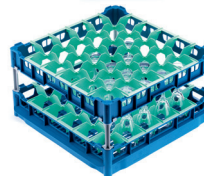

1. **U 546 Glassware Basket**
   67654601D
2. Plastic basket
   - For 36 glasses, 2⅞" diameter
   - Compartments: 2⅞" x 2⅞"
   - Baskets: 4⅞" or 8⅞" or 10½" H x 19¾" W (20⅞" incl. side runners) x 19¾" D