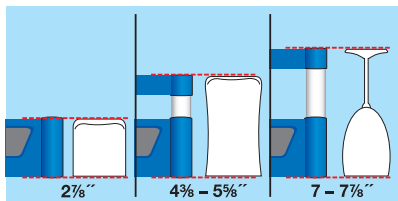

Basket Combinations

	Plate Basket	Cutlery Basket	Multi-Purpose Basket	Cup Basket	Tray Basket	Glassware Baskets			Max. Vertical Clearance of Dishware
	U 502U	503U	505U	508U	313/2U	520	U 534 - U 537	U 544 - U 547	
Upper Basket Carrier O 885	XX			XX					5 $\frac{1}{8}$ "
Lower Basket Carrier U 876	XX		XX		X	XXX			9 $\frac{1}{8}$ "
Lower Basket U 890	XX		XX		XX		X		7 $\frac{1}{8}$ "

Glassware Baskets Height Configurations

- Glass heights for all basket sets with low top frame:
- Max. 2 $\frac{7}{8}$ " without extenders and without top frame
 - 4 $\frac{3}{8}$ " - 5 $\frac{5}{8}$ " with short extenders
 - 7" - 7 $\frac{7}{8}$ " with long extenders