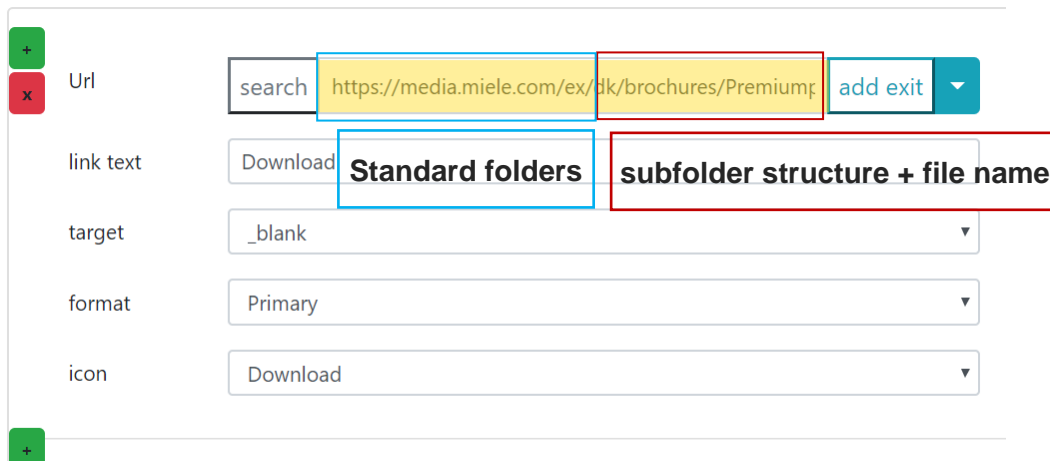

Add a brochure:

The links are structured as follows:

Link to be maintained:

<https://media.miele.com/ex/us/brochures/FashionMaster_Brochure.pdf>