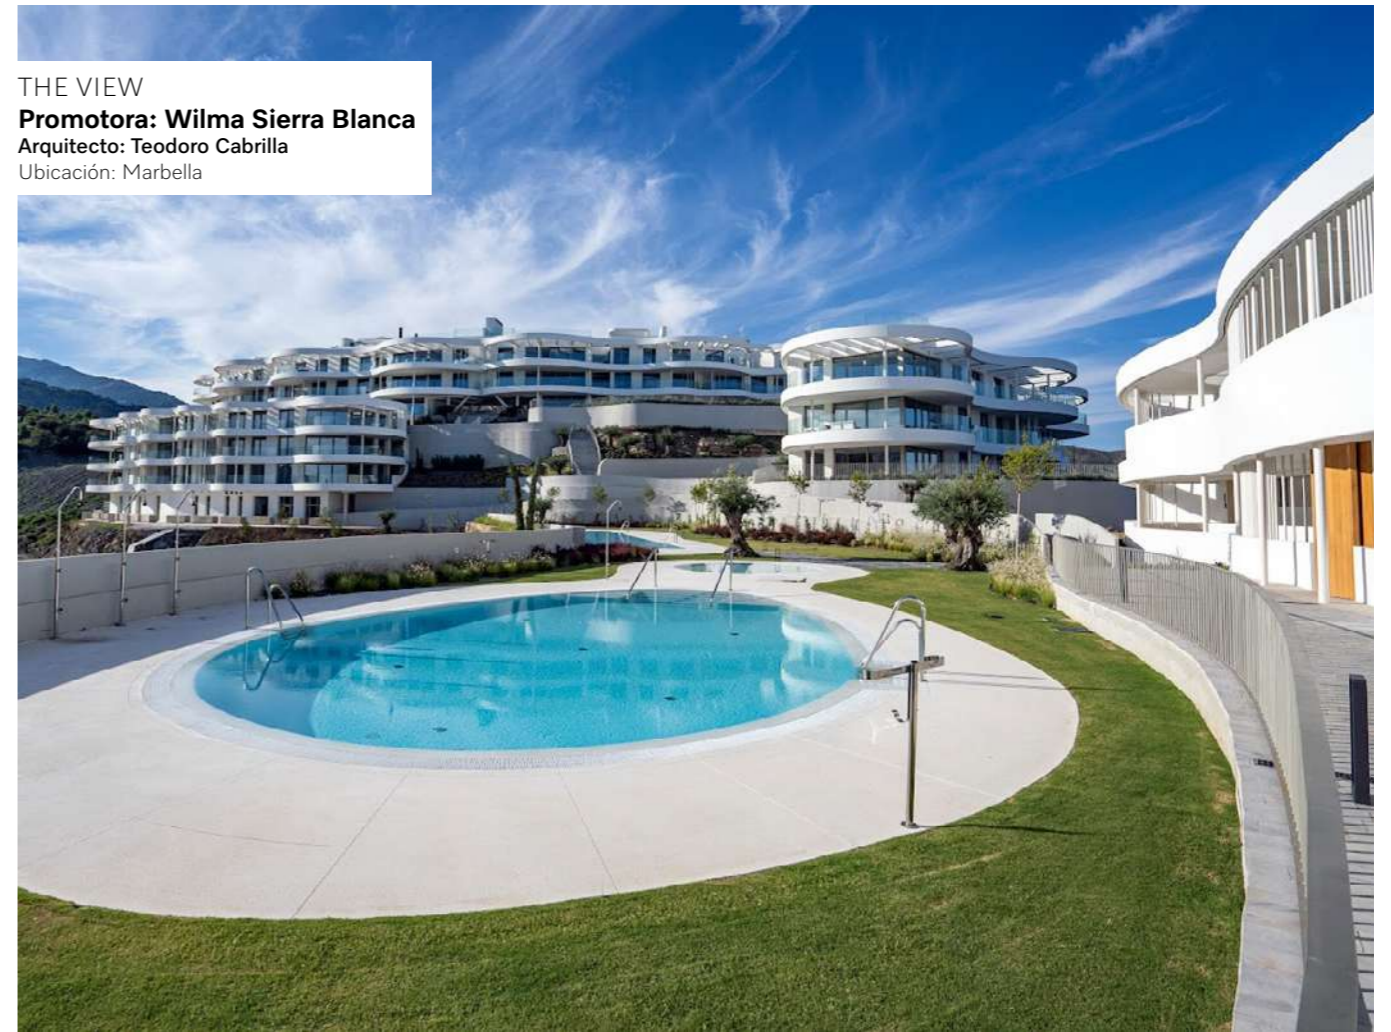

THE VIEW
Promotora: Wilma Sierra Blanca
Arquitecto: Teodoro Cabrilla
Ubicación: Marbella