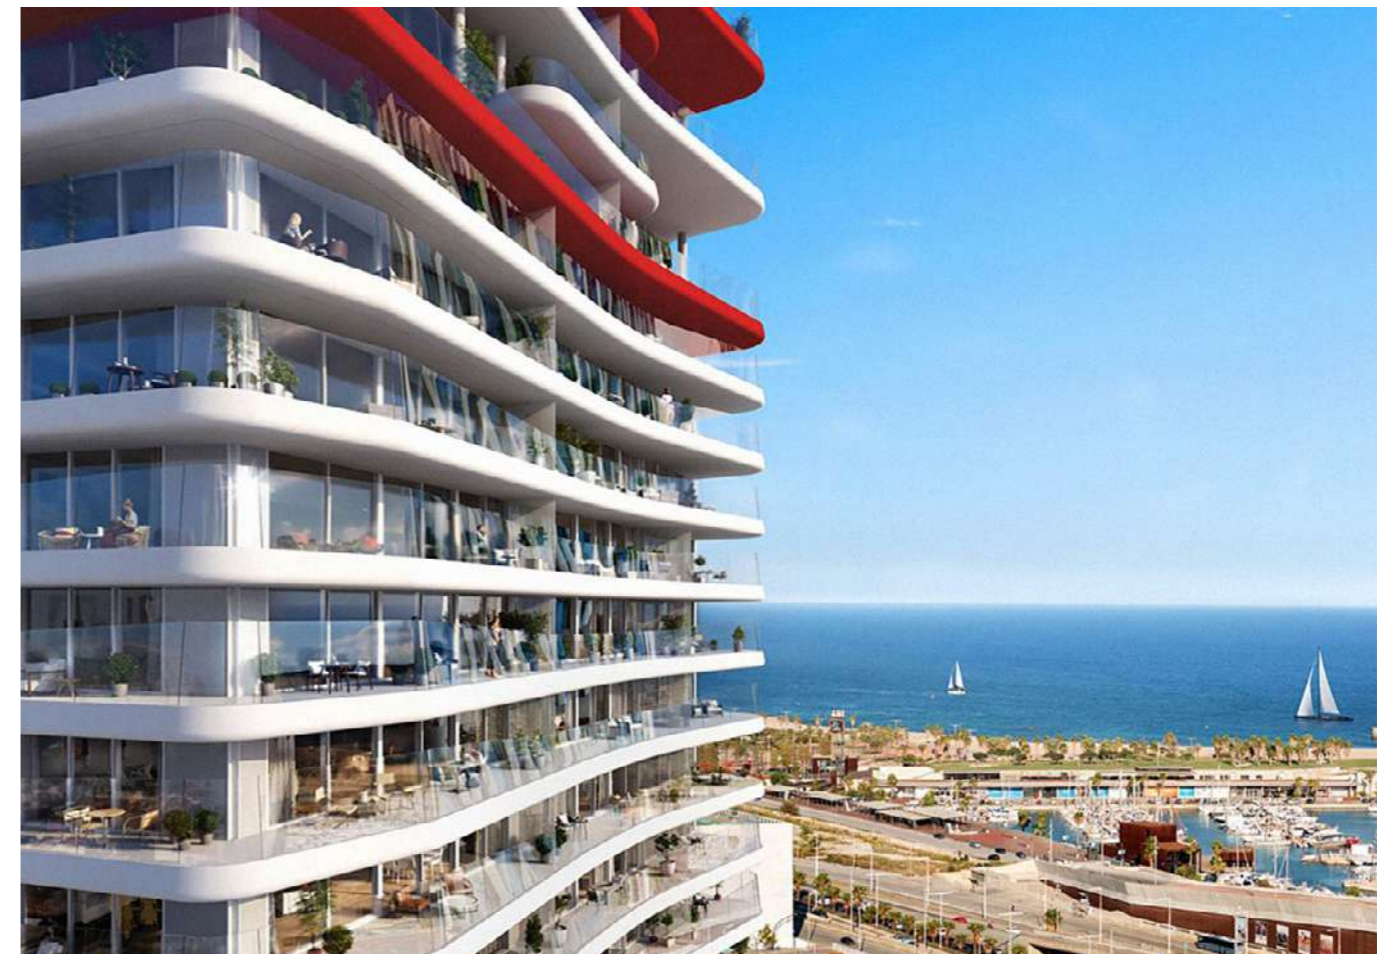

ANTARES BARCELONA
Promotora: Shaftesbury
Arquitecto: Odile Decq
Ubicación: Barcelona