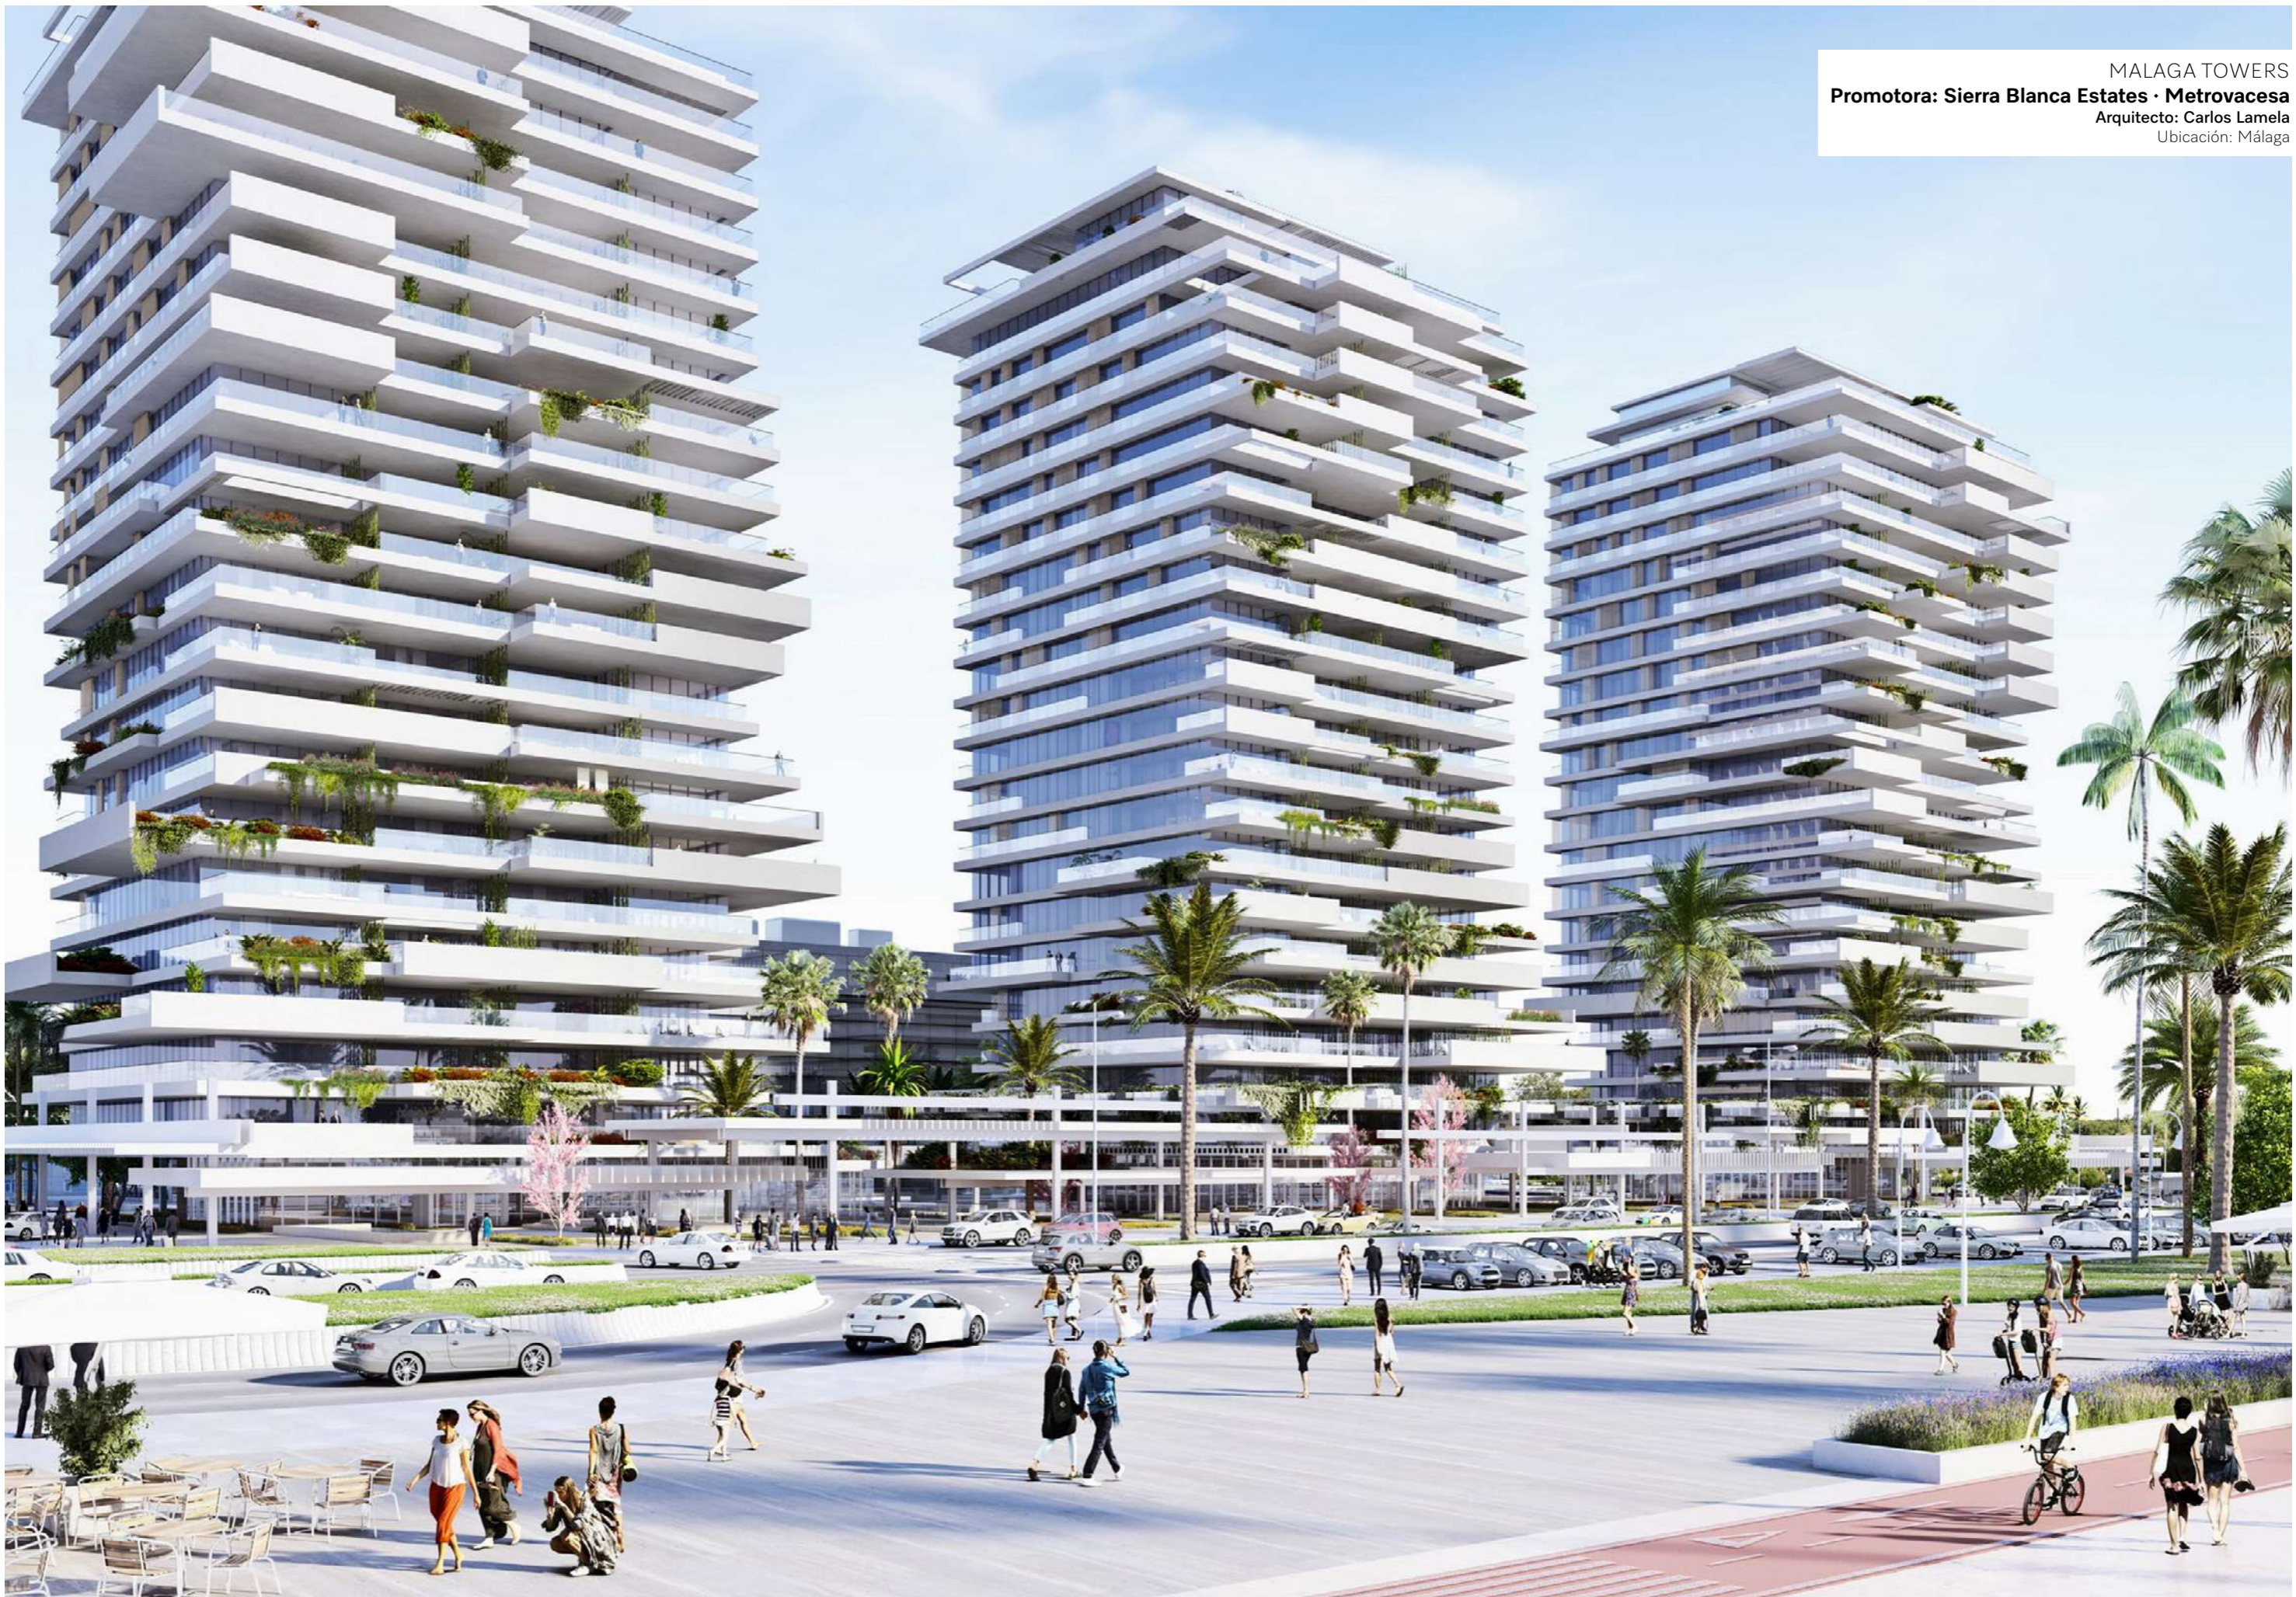

PASEO HABANA
Promotora: UNIQ Residential
Arquitecto: Alberto Martín de Lucio
Ubicación: Madrid

SIERRA BLANCA TOWER
Promotora: Sierra Blanca Estates
Arquitecto: Carlos Lamela
Ubicación: Málaga

BENDINAT
Promotora: Panorama
Arquitecto: Jordi Herrero
Ubicación: Mallorca

CAN RICART
Promotora: Bonavista
Arquitecto: Daniel Mòdol
Ubicación: Barcelona

MALAGA TOWERS
Promotora: Sierra Blanca Estates - Metrovacesa
Arquitecto: Carlos Lamela
Ubicación: Málaga

The image shows a modern, multi-story building with a curved facade and a grid-like structure of dark metal frames. The building has large windows and balconies. In the background, a tall, curved glass skyscraper is visible, reflecting the sky. The scene is set in an urban environment with streetlights and a road in the foreground.