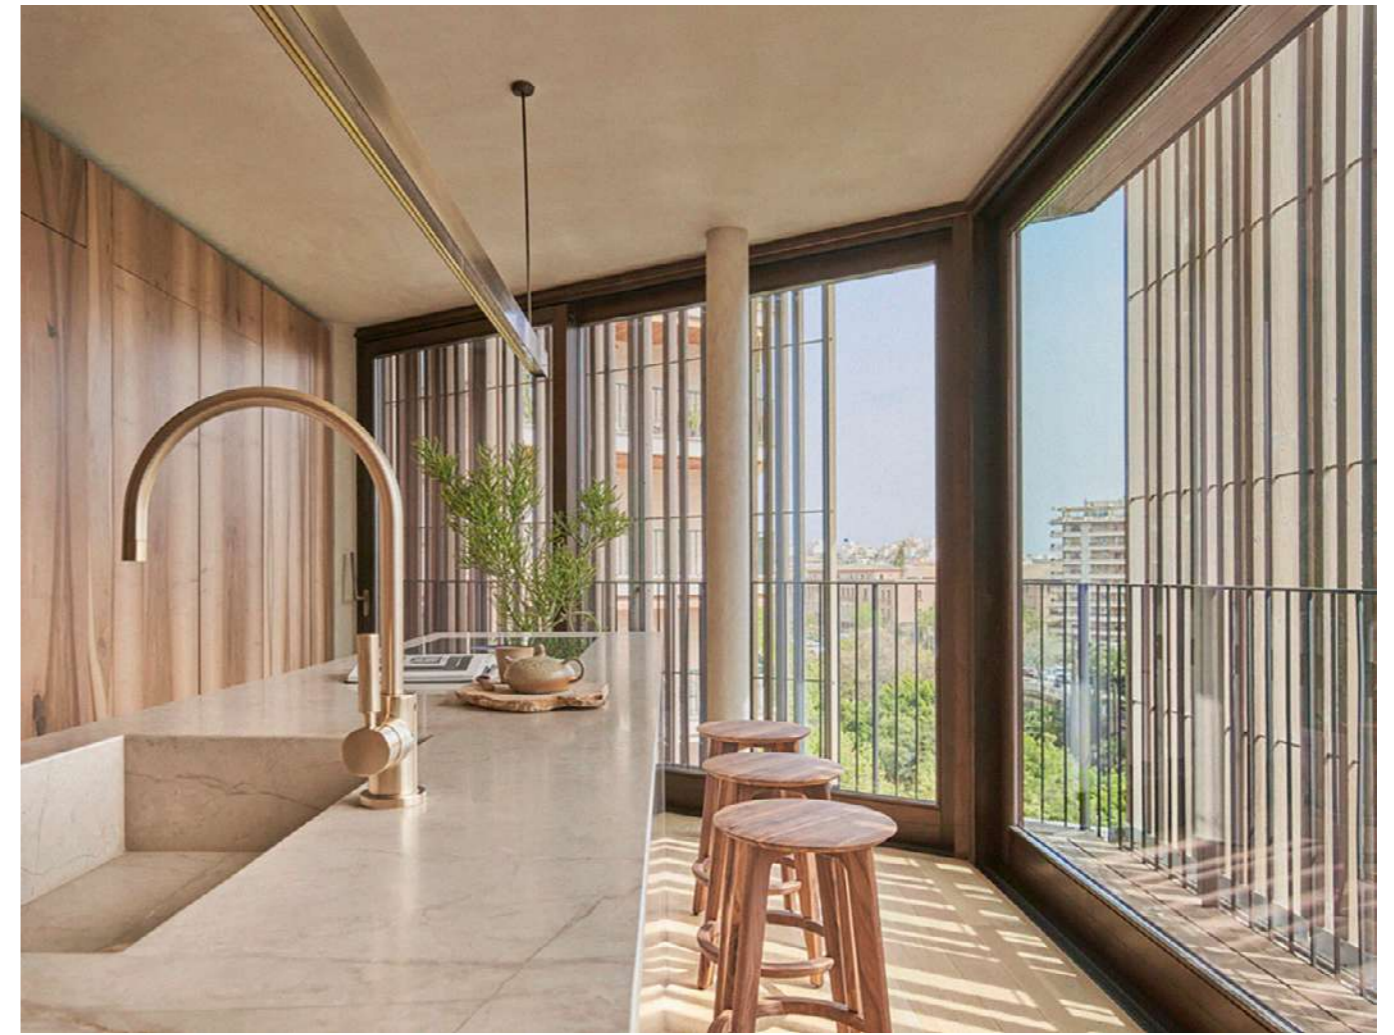

PASEO MALLORCA
Promotora: Ramis Promociones
Arquitecto: OHLAB
Ubicación: Mallorca