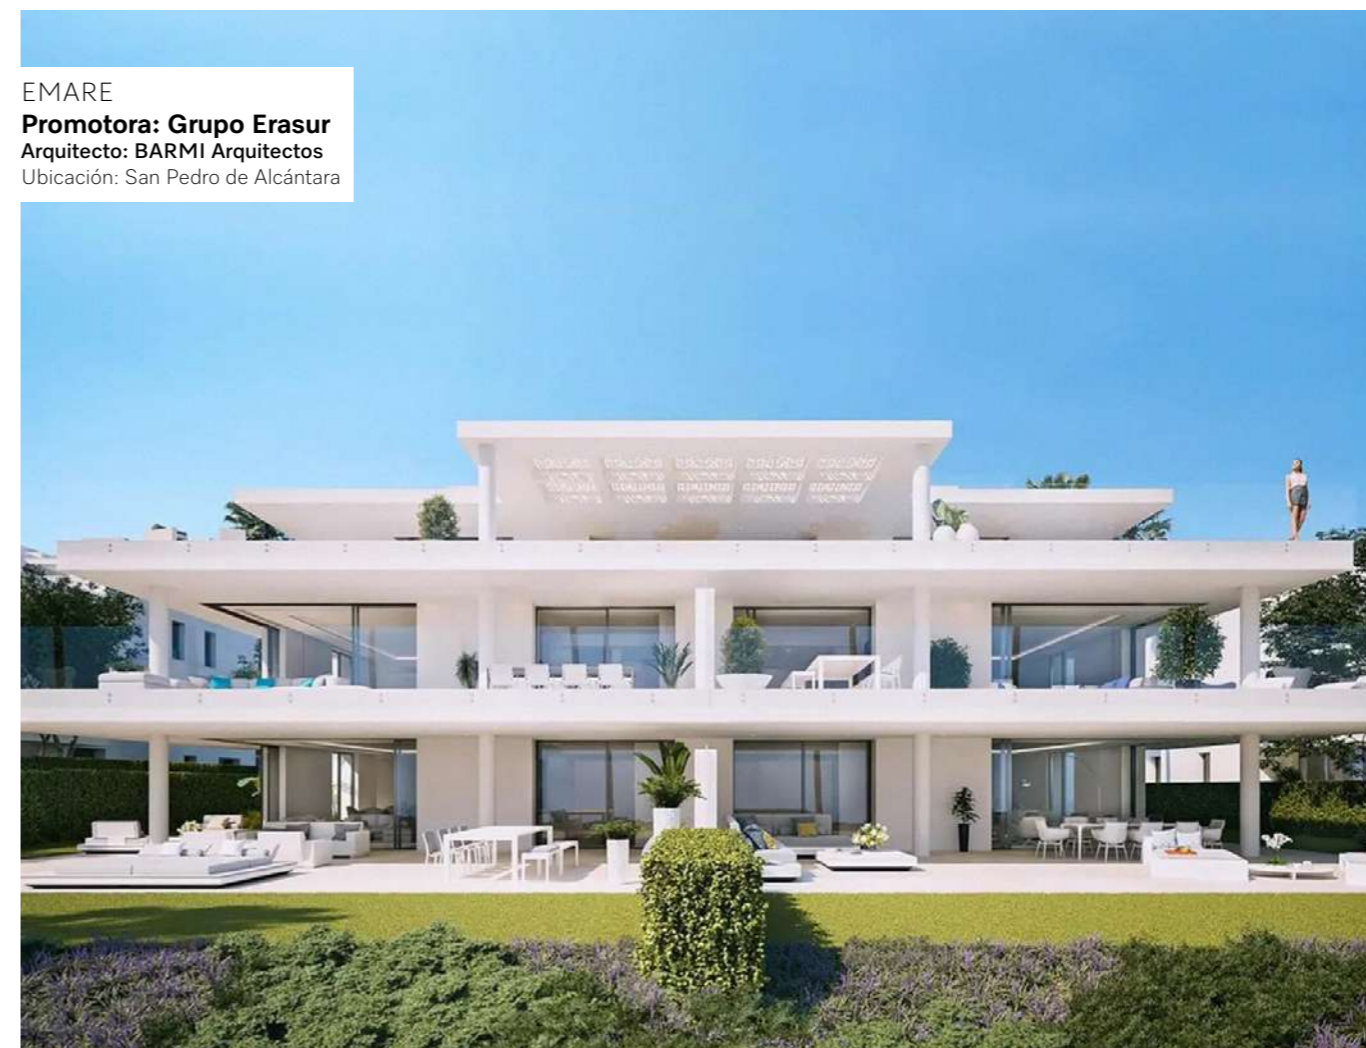

EMARE
Promotora: Grupo Erasur
Arquitecto: BARMÍ Arquitectos
Ubicación: San Pedro de Alcántara