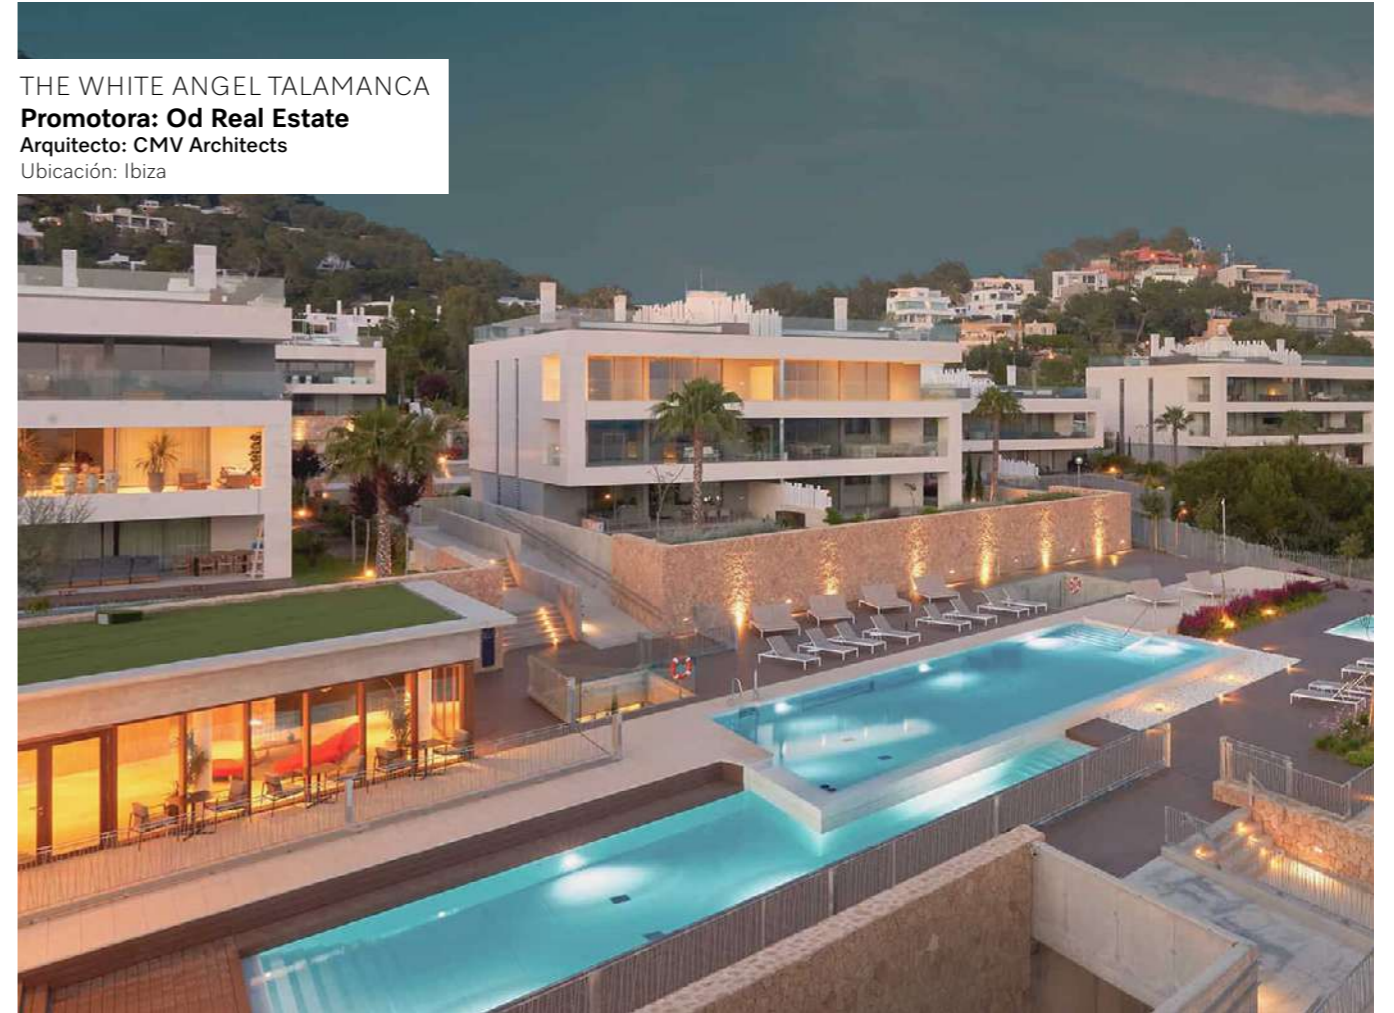

THE WHITE ANGEL TALAMANCA

Promotora: Od Real Estate

Arquitecto: CMV Architects

Ubicación: Ibiza