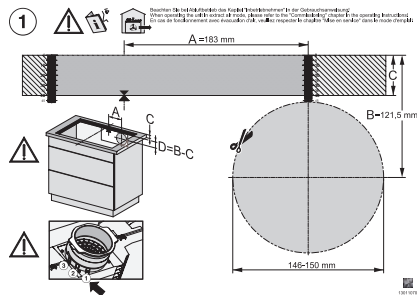

KMDA7272-1FL/FR, KMDA7473-1FL/FR – surface installation, 21 cm, drilling template

KMDA7272-1FL, KMDA7473-1FL – flush installation, drilling template, Installation depth 21 cm

KMDA7272-1FL, KMDA7473-1FL – flush installation, drilling template, Installation depth 20 cm