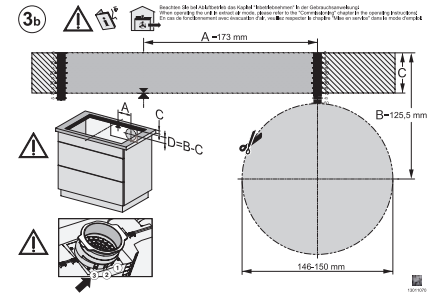

KMDA 7272-1 FL Silence

Indukční varná deska s integrovaným odsavačem par

800 mm | Odtah a recirkulace | SilenceMotor | Jednotlivé varné zóny