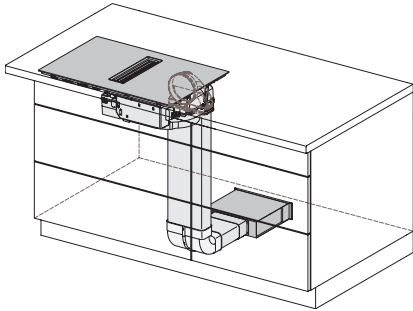

KMDA 7272-1 FL Silence

Indukční varná deska s integrovaným odsavačem par

800 mm | Odtah a recirkulace | SilenceMotor | Jednotlivé varné zóny