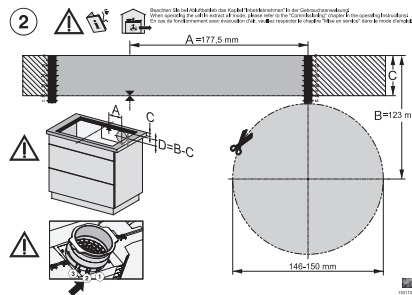

KMDA7272-1FL/FR, KMDA7473-1FL/FR – surface installation, 21 cm, drilling template

KMDA7272-1FL, KMDA7473-1FL – flush installation, drilling template, Installation depth 21 cm

KMDA7272-1FL, KMDA7473-1FL – flush installation, drilling template, Installation depth 20 cm