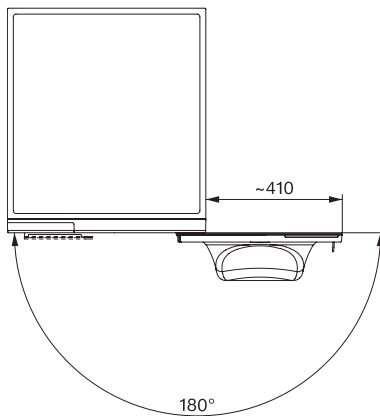

WQ 1200 WPS Nova Edition  
Pračka s předním plněním W2  
A -20 %\* | 9 kg | 1 400 ot/min | InfinityCare | M Touch Pro | SmartMatic

W2 drawing, facia 17 degree, Bigfoot, Ref2, measures in mm

W2 drawing, facia 17 degree, Bigfoot, Ref2, measures in mm

W2 drawing, facia 17 degree, Bigfoot, Ref2, measures in mm

W2 drawing, facia 17 degree, Bigfoot, Ref2, measures in mm