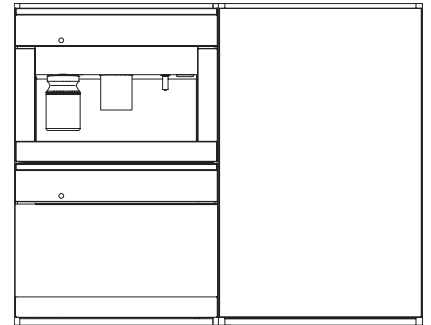

KWT 6422 iG-1

Vestavná vinotéka

se systémy FlexiFrame a Push2Open pro náročné milovníky dobrého vína.