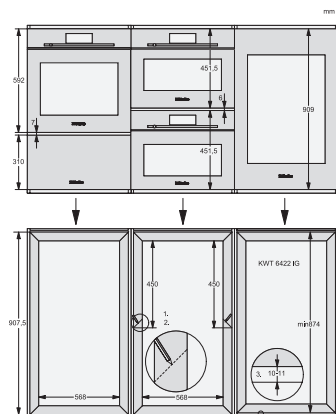

KWT6422iG, KWT6422iG-1, Installation draw, side view

ENB1060, combination 2x45er + KWT6422iG, Installation draw

KWT6422iG, KWT6422iG-1, Interior dimensions (Installation drawings)

ENB1060, combination 60er & 32er ESW + 2x45er + KWT6422iG, Installation draw