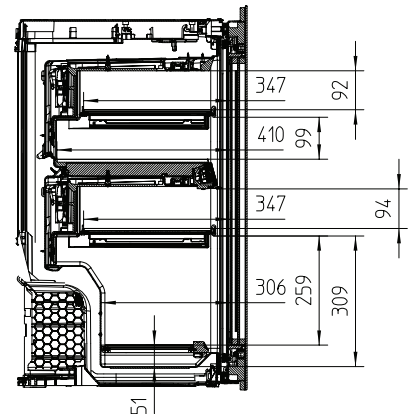

KWT6422iG, KWT6422iG-1, Installation draw, side view

ENB1060, combination 2x45er + KWT6422iG, Installation draw

KWT6422iG, KWT6422iG-1, Interior dimensions (Installation drawings)

ENB1060, combination 60er & 32er ESW + 2x45er + KWT6422iG, Installation draw