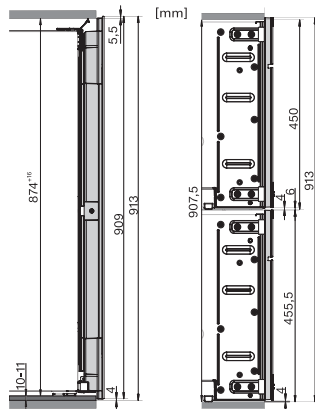

KWT6422iG, KWT6422iG-1, Installation draw, side view

ENB1060, combination 2x45er + KWT6422iG, Installation draw

KWT6422iG, KWT6422iG-1, Interior dimensions (Installation drawings)

ENB1060, combination 60er & 32er ESW + 2x45er + KWT6422iG, Installation draw

ENB1060, combination 45er & 60er + KWT 6422 iG & 14er EVS, Installation draw