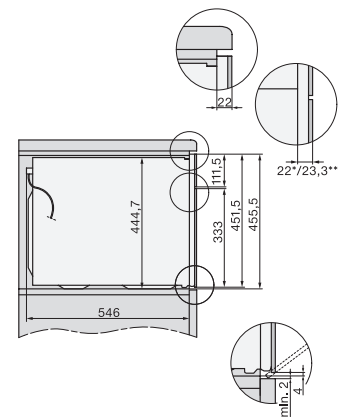

## H 7840 BMX

Kompaktní pečicí trouba s mikrovlnou bez rukojeti  
v perfektně kombinovatelném designu s autom. programy a pokrmovým teploměrem.

side view H7000 BM, installation drawings

built-in H7000 BM, installation drawing

built-in H7000 BM build-under, installation drawings

installation H7000 BM, installation drawing

Installation H7000 BM XL, installation drawings

side view H7000 BM build-under, installation drawings

side view Kombi BM XL, installation drawings