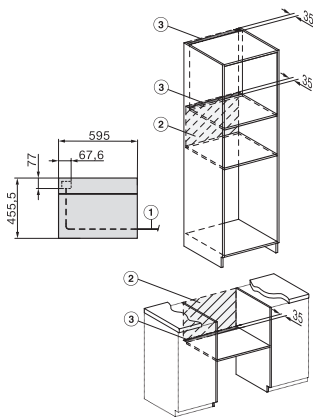

## H 7840 BMX

Kompaktní pečicí trouba s mikrovlnou bez rukojeti  
v perfektně kombinovatelném designu s autom. programy a pokrmovým teploměrem.

side view H7000 BM, installation drawings

built-in H7000 BM, installation drawing

built-in H7000 BM build-under, installation drawings

installation H7000 BM, installation drawing

Installation H7000 BM XL, installation drawings

side view H7000 BM build-under, installation drawings

side view Kombi BM XL, installation drawings