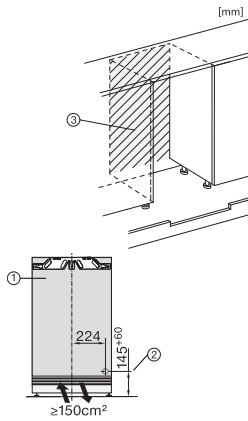

KU7016D, KU7015D, KU7035D, KU7135C, FNUS7140C, Built-under, installation drawing (*footnote) (installation drawings)