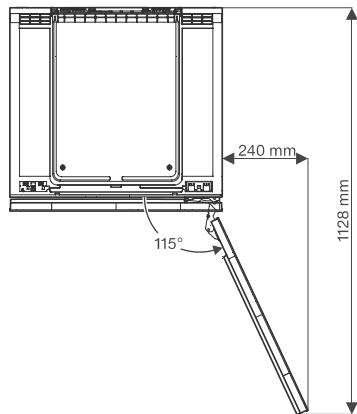

## KWT 6322 UG-1

Podstavná vinotéka

systémy FlexiFrame a Push2open pro vyšší flexibilitu a vysoce kvalitní design

KWT6312UGS, KWT6322UG, KWT6322UG-1, KWT6322UG edt/cs (installation drawings)

KWT6312UGS, KWT6322UG, KWT6322UG-1, KSK6300, Side by Side (installation drawing)

KWT6322UG, KWT6322UG-1, KWT6322UG edt/cs, Interior dimensions (Installation drawings)

KWT6312UGS, KWT6322UG, KWT6322UG-1, KWT6322UG edt/cs (installation drawings)