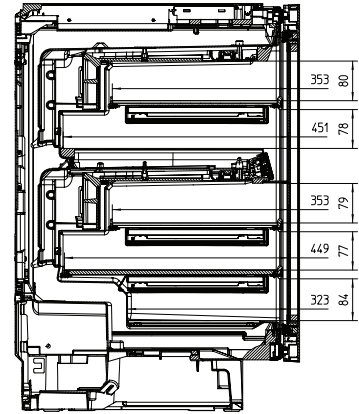

KWT 6322 UG-1

Podstavná vinotéka

systémy FlexiFrame a Push2open pro vyšší flexibilitu a vysoce kvalitní design

KWT6312UGS, KWT6322UG, KWT6322UG-1, KWT6322UG edt/cs (installation drawings)

KWT6312UGS, KWT6322UG, KWT6322UG-1, KSK6300, Side by Side (installation drawing)

KWT6322UG, KWT6322UG-1, KWT6322UG edt/cs, Interior dimensions (Installation drawings)

KWT6312UGS, KWT6322UG, KWT6322UG-1, KWT6322UG edt/cs (installation drawings)