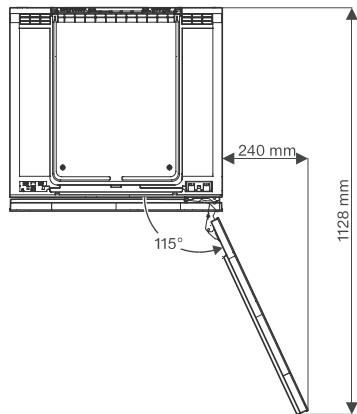

KWT 6322 UG-1

Podstavná vinotéka

systémy FlexiFrame a Push2open pro vyšší flexibilitu a vysoce kvalitní design

KWT6312UGS, KWT6322UG, KWT6322UG-1, KWT6322UG edt/cs (installation drawings)

KWT6312UGS, KWT6322UG, KWT6322UG-1, KSK6300, Side by Side (installation drawing)

KWT6322UG, KWT6322UG-1, KWT6322UG edt/cs, Interior dimensions (Installation drawings)

KWT6312UGS, KWT6322UG, KWT6322UG-1, KWT6322UG edt/cs (installation drawings)