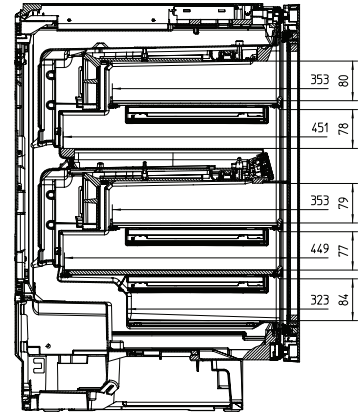

## KWT 6322 UG-1

Podstavná vinotéka

systémy FlexiFrame a Push2open pro vyšší flexibilitu a vysoce kvalitní design

KWT6312UGS, KWT6322UG, KWT6322UG-1, KWT6322UG edt/cs (installation drawings)

KWT6312UGS, KWT6322UG, KWT6322UG-1, KSK6300, Side by Side (installation drawing)

KWT6322UG, KWT6322UG-1, KWT6322UG edt/cs, Interior dimensions (Installation drawings)

KWT6312UGS, KWT6322UG, KWT6322UG-1, KWT6322UG edt/cs (installation drawings)