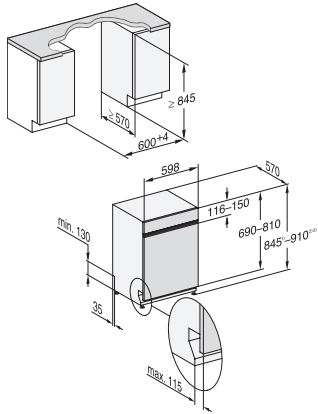

G7000, integrated dishwasher, XXL, 60cm (installation drawing)