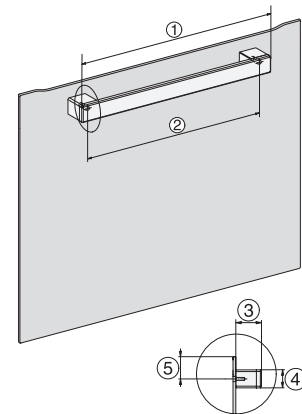

H 2467 BP ACTIVE

Pečící trouba

v moderním designu s funkcí propojení, pyrolýzou a výsuvnými pojezdy FlexiClip.

installation H7000 XL, installation drawing

side view H7000 XL, installation drawings

built-in H7000 XL, installation drawing

H226x-1B/BP/E/EP/I/IP, H2x6xB/BP, H7x6xB/BP/BPX, installation drawings

side view H7000 XL build-under, installation drawing

H2465B, H2465BP, H2466B, H2466BP, H2467B, H2467BP, H2468B, H2468BP, H2469B, H2469BP installation drawings