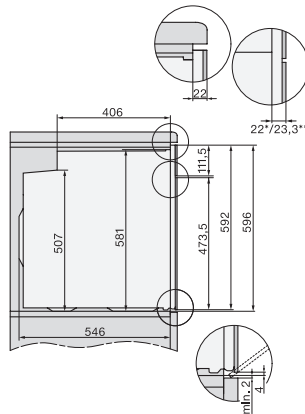

H 2467 BP ACTIVE

Pečící trouba

v moderním designu s funkcí propojení, pyrolýzou a výsuvnými pojezdy FlexiClip.

installation H7000 XL, installation drawing

side view H7000 XL, installation drawings

built-in H7000 XL, installation drawing

H226x-1B/BP/E/EP/I/IP, H2x6xB/BP, H7x6xB/BP/BPX, installation drawings

side view H7000 XL build-under, installation drawing

H2465B, H2465BP, H2466B, H2466BP, H2467B, H2467BP, H2468B, H2468BP, H2469B, H2469BP installation drawings