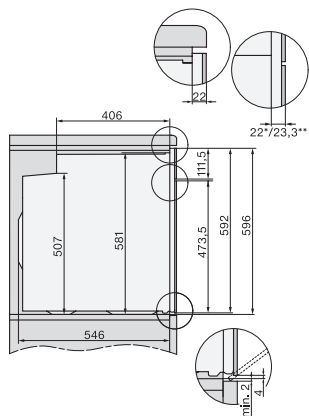

## H 7565 BP Pečící trouba

v perfektně kombinovatelném designu s pokrmovým teploměrem a BrillantLight

installation H7000 XL, installation drawing

side view H7000 XL, installation drawings

built-in H7000 XL, installation drawing

Installation H7000 XL underframe, installation drawings

Installation H7000 BM XL, installation drawings

ESW7030, installation drawings

side view H7000 XL build-under, installation drawing

H7x65BP, H7145BM, H7165B, H7365B, H2756B, H2765B/BP, DGC7151, DGC7351 installation drawings