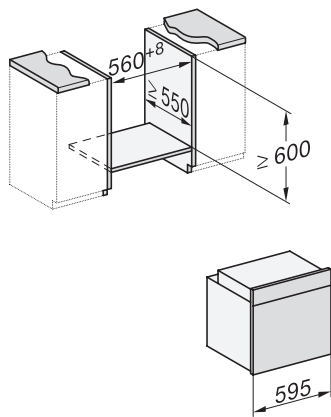

## H 7565 BP Pečící trouba

v perfektně kombinovatelném designu s pokrmovým teploměrem a BrillantLight

installation H7000 XL, installation drawing

side view H7000 XL, installation drawings

built-in H7000 XL, installation drawing

Installation H7000 XL underframe, installation drawings

Installation H7000 BM XL, installation drawings

ESW7030, installation drawings

side view H7000 XL build-under, installation drawing

H7x65BP, H7145BM, H7165B, H7365B, H2756B, H2765B/BP, DGC7151, DGC7351 installation drawings