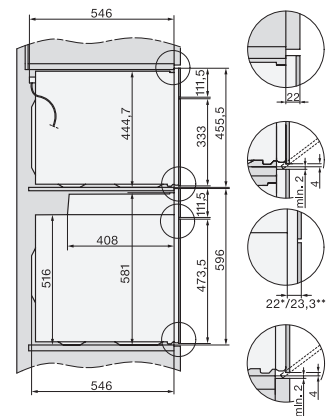

## H 7565 BP Pečící trouba

v perfektně kombinovatelném designu s pokrmovým teploměrem a BrillantLight

installation H7000 XL, installation drawing

side view H7000 XL, installation drawings

built-in H7000 XL, installation drawing

Installation H7000 XL underframe, installation drawings

Installation H7000 BM XL, installation drawings

ESW7030, installation drawings

side view H7000 XL build-under, installation drawing

H7x65BP, H7145BM, H7165B, H7365B, H2756B, H2765B/BP, DGC7151, DGC7351 installation drawings