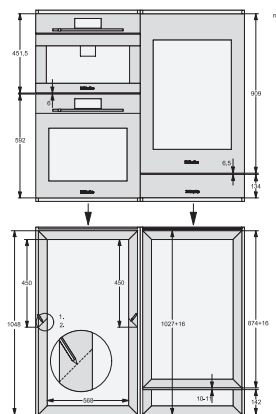

KWT6422iG, KWT6422iG-1, Installation draw, side view

ENB1060, combination 2x45er + KWT6422iG, Installation draw

KWT6422iG, KWT6422iG-1, Interior dimensions (Installation drawings)

ENB1060, combination 60er & 32er ESW + 2x45er + KWT6422iG, Installation draw