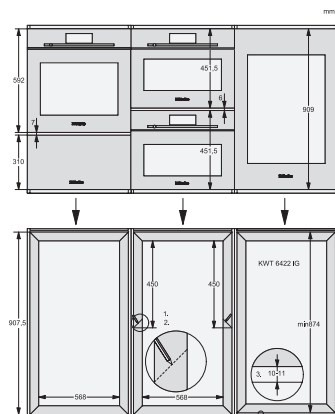

KWT6422iG, KWT6422iG-1, Installation draw, side view

ENB1060, combination 2x45er + KWT6422iG, Installation draw

KWT6422iG, KWT6422iG-1, Interior dimensions (Installation drawings)

ENB1060, combination 60er & 32er ESW + 2x45er + KWT6422iG, Installation draw