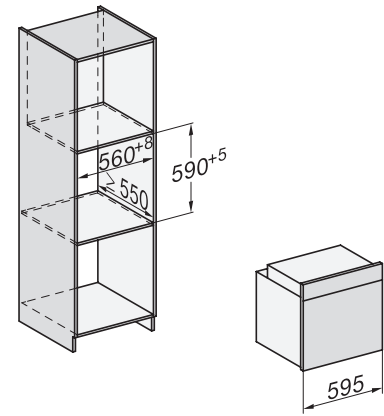

H 7860 BPX 125 Gala Ed

Pečicí trouba bez rukojeti

v perfektně kombinovatelném designu s pokrmovým teploměrem a BrillantLight.

installation H7000 XL, installation drawing

side view H7000 XL, installation drawings

built-in H7000 XL, installation drawing

H226x-1B/BP/E/EP/I/IP, H2x6xB/BP, H7x6xB/BP/BPX, installation drawings

side view H7000 XL build-under, installation drawing