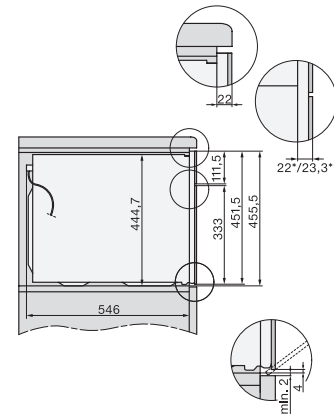

H 7440 BMX 125 Gala Ed

Kompaktní pečicí trouba s mikrovlnou bez rukojeti
s automatickými programy a kombinovanými provozními způsoby

side view H7000 BM, installation drawings

built-in H7000 BM, installation drawing

built-in H7000 BM build-under, installation drawings

installation H7000 BM, installation drawing

H226x-1 B/BP/E/EP/I/IP, H2760B/BP, H28x0B/BP, H7x40BM/BMX, H7x6x6/BP/BPX, installation drawings

side view H7000 BM build-under, installation drawings