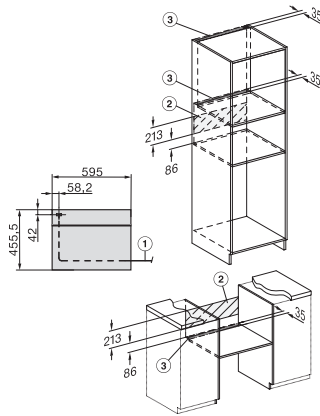

H 7440 BPX 125 Gala Ed

Kompaktní pečicí trouba bez rukojeti

v perfektně kombinovatelném designu s LED osvětlením a pyrolýzou.

side view H7000 M, installation drawings

built-in H7000 M, installation drawing

built-in H7000 M build-under, installation drawing

Installation H7000 M, installation drawing

side view H7000 M build-under, installation drawings