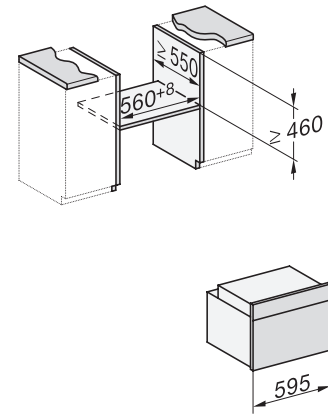

H 7440 BPX 125 Gala Ed

Kompaktní pečicí trouba bez rukojeti

v perfektně kombinovatelném designu s LED osvětlením a pyrolýzou.

side view H7000 M, installation drawings

built-in H7000 M, installation drawing

built-in H7000 M build-under, installation drawing

Installation H7000 M, installation drawing

side view H7000 M build-under, installation drawings