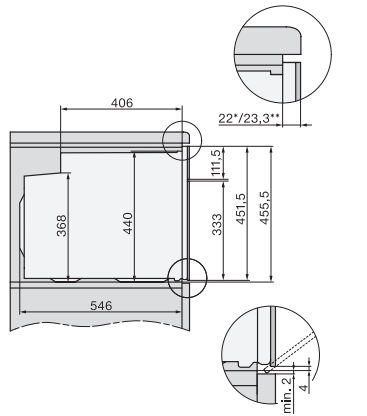

H 7440 BPX 125 Gala Ed

Kompaktní pečicí trouba bez rukojeti

v perfektně kombinovatelném designu s LED osvětlením a pyrolýzou.

side view H7000 M, installation drawings

built-in H7000 M, installation drawing

built-in H7000 M build-under, installation drawing

Installation H7000 M, installation drawing

side view H7000 M build-under, installation drawings