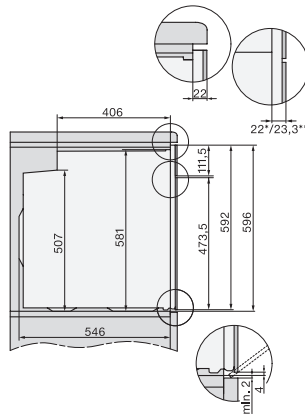

H 2467 BP ACTIVE

Pečicí trouba

v moderním designu s funkcí propojení, pyrolýzou a výsuvnými pojezdy FlexiClip.

installation H7000 XL, installation drawing

side view H7000 XL, installation drawings

built-in H7000 XL, installation drawing

Installation H7000 XL underframe, installation drawings

side view H7000 XL build-under, installation drawing

H2465B, H2465BP, H2466B, H2466BP, H2467B, H2467BP, H2468B, H2468BP, H2469B, H2469BP installation drawings