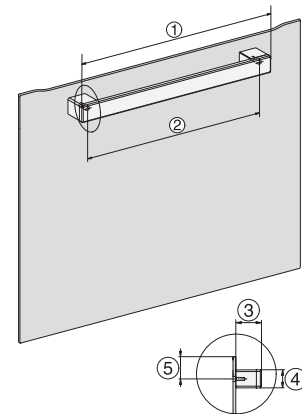

H 2467 BP ACTIVE

Pečicí trouba

v moderním designu s funkcí propojení, pyrolýzou a výsuvnými pojezdy FlexiClip.

installation H7000 XL, installation drawing

side view H7000 XL, installation drawings

built-in H7000 XL, installation drawing

Installation H7000 XL underframe, installation drawings

side view H7000 XL build-under, installation drawing

H2465B, H2465BP, H2466B, H2466BP, H2467B, H2467BP, H2468B, H2468BP, H2469B, H2469BP installation drawings