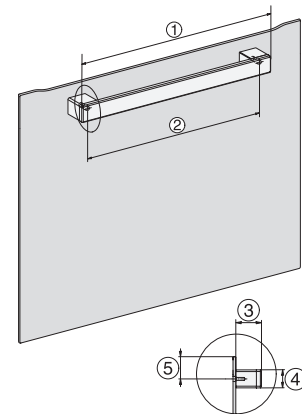

H 2467 B ACTIVE

Pečičí trouba

v moderním designu s propojením, PerfectClean a výsuvnými pojezdy FlexiClip.

installation H7000 XL, installation drawing

side view H7000 XL, installation drawings

built-in H7000 XL, installation drawing

Installation H7000 XL underframe, installation drawings

side view H7000 XL build-under, installation drawing

H2465B, H2465BP, H2466B, H2466BP, H2467B, H2467BP, H2468B, H2468BP, H2469B, H2469BP installation drawings