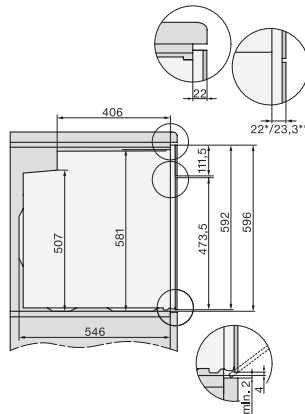

H 2467 B ACTIVE

Pečičí trouba

v moderním designu s propojením, PerfectClean a výsuvnými pojezdy FlexiClip.

installation H7000 XL, installation drawing

side view H7000 XL, installation drawings

built-in H7000 XL, installation drawing

Installation H7000 XL underframe, installation drawings

side view H7000 XL build-under, installation drawing

H2465B, H2465BP, H2466B, H2466BP, H2467B, H2467BP, H2468B, H2468BP, H2469B, H2469BP installation drawings