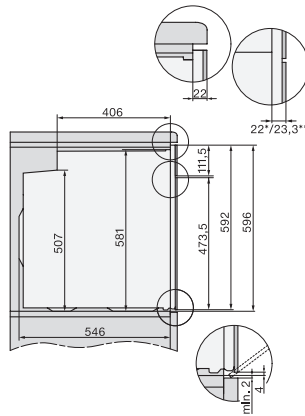

H 2465 B ACTIVE

Pečící trouba

v moderním designu s funkcí propojení a úpravou PerfectClean za příznivou cenu.

installation H7000 XL, installation drawing

side view H7000 XL, installation drawings

built-in H7000 XL, installation drawing

Installation H7000 XL underframe, installation drawings

side view H7000 XL build-under, installation drawing

H2465B, H2465BP, H2466B, H2466BP, H2467B, H2467BP, H2468B, H2468BP, H2469B, H2469BP installation drawings