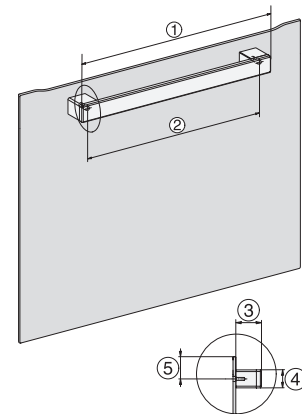

H 2465 B ACTIVE

Pečící trouba

v moderním designu s funkcí propojení a úpravou PerfectClean za příznivou cenu.

installation H7000 XL, installation drawing

side view H7000 XL, installation drawings

built-in H7000 XL, installation drawing

Installation H7000 XL underframe, installation drawings

side view H7000 XL build-under, installation drawing

H2465B, H2465BP, H2466B, H2466BP, H2467B, H2467BP, H2468B, H2468BP, H2469B, H2469BP installation drawings