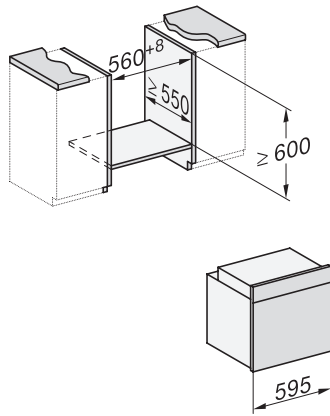

H 2465 B ACTIVE

Pečící trouba

v moderním designu s funkcí propojení a úpravou PerfectClean za příznivou cenu.

installation H7000 XL, installation drawing

side view H7000 XL, installation drawings

built-in H7000 XL, installation drawing

Installation H7000 XL underframe, installation drawings

side view H7000 XL build-under, installation drawing

H2465B, H2465BP, H2466B, H2466BP, H2467B, H2467BP, H2468B, H2468BP, H2469B, H2469BP installation drawings