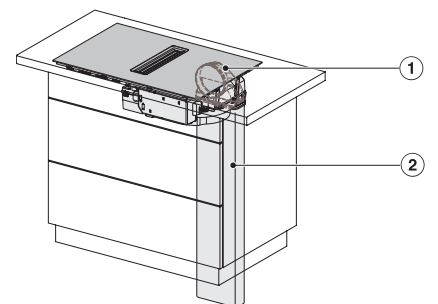

KMDA7272FL, KMDA7473FL – flush – Installation drawing

KMDA7272FL, KMDA7473FL – Installation drawing

KMDA7272FL/FR – Operating options

KMDA7272FL/FR, KMDA7473FL/FR, Exhaust air (Installation drawing)

KMDA7272FL, KMDA7473FL – Side view flush, Plug&Play – Installation drawing

KMDA7272FL, KMDA7473FL – Side view lying on top, Plug&Play – Installation drawing

KMDA7272FL, KMDA7473FL – Side view flush+X, Plug&Play – Installation drawing

KMDA7272FL, KMDA7473FL – Side view lying on top+X, Plug&Play – Installation drawing