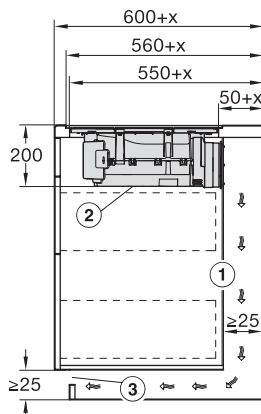

KMDA7272FL, KMDA7473FL – flush – Installation drawing

KMDA7272FL, KMDA7473FL – Installation drawing

KMDA7272FL/FR – Operating options

KMDA7272FL/FR, KMDA7473FL/FR, Exhaust air (Installation drawing)

KMDA7272FL, KMDA7473FL – Side view flush, Plug&Play – Installation drawing

KMDA7272FL, KMDA7473FL – Side view lying on top, Plug&Play – Installation drawing

KMDA7272FL, KMDA7473FL – Side view flush+X, Plug&Play – Installation drawing

KMDA7272FL, KMDA7473FL – Side view lying on top+X, Plug&Play – Installation drawing