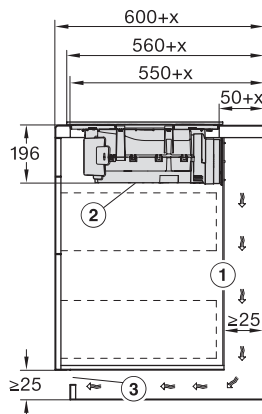

KMDA7272FL, KMDA7473FL – flush – Installation drawing

KMDA7272FL, KMDA7473FL – Installation drawing

KMDA7272FL/FR – Operating options

KMDA7272FL/FR, KMDA7473FL/FR, Exhaust air (Installation drawing)

KMDA7272FL, KMDA7473FL – Side view flush, Plug&Play – Installation drawing

KMDA7272FL, KMDA7473FL – Side view lying on top, Plug&Play – Installation drawing

KMDA7272FL, KMDA7473FL – Side view flush+X, Plug&Play – Installation drawing

KMDA7272FL, KMDA7473FL – Side view lying on top+X, Plug&Play – Installation drawing