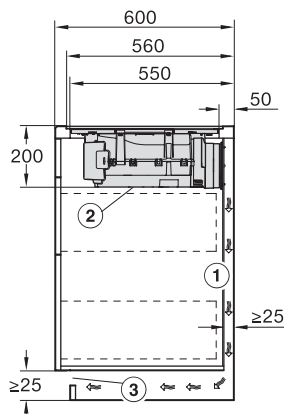

KMDA7272FL, KMDA7473FL – flush – Installation drawing

KMDA7272FL, KMDA7473FL – Installation drawing

KMDA7272FL/FR – Operating options

KMDA7272FL/FR, KMDA7473FL/FR, Exhaust air (Installation drawing)

KMDA7272FL, KMDA7473FL – Side view flush, Plug&Play – Installation drawing

KMDA7272FL, KMDA7473FL – Side view lying on top, Plug&Play – Installation drawing

KMDA7272FL, KMDA7473FL – Side view flush+X, Plug&Play – Installation drawing

KMDA7272FL, KMDA7473FL – Side view lying on top+X, Plug&Play – Installation drawing