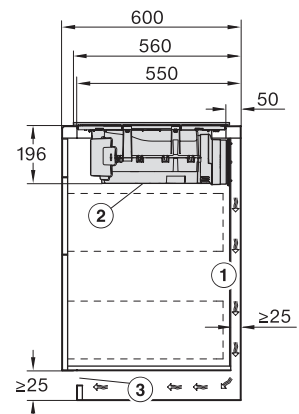

KMDA7272FL, KMDA7473FL – flush – Installation drawing

KMDA7272FL, KMDA7473FL – Installation drawing

KMDA7272FL/FR – Operating options

KMDA7272FL/FR, KMDA7473FL/FR, Exhaust air (Installation drawing)

KMDA7272FL, KMDA7473FL – Side view flush, Plug&Play – Installation drawing

KMDA7272FL, KMDA7473FL – Side view lying on top, Plug&Play – Installation drawing

KMDA7272FL, KMDA7473FL – Side view flush+X, Plug&Play – Installation drawing

KMDA7272FL, KMDA7473FL – Side view lying on top+X, Plug&Play – Installation drawing