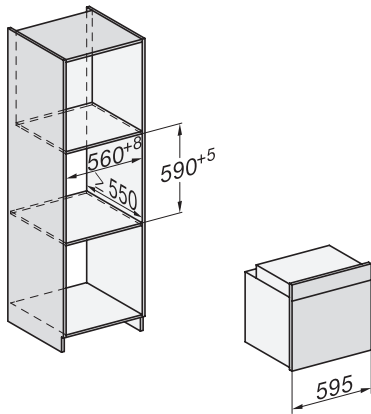

### Pečící trouba

v elegantním černém designu s pokrmovým teploměrem a pyrolýzou.

installation H7000 XL, installation drawing

installation H7000 XL, installation drawing, GB, AU

side view H7000 XL, installation drawings

built-in H7000 XL, installation drawing

H226x-1B/BP/E/EP/I/IP, H2x6xB/BP, H7x6xB/BP/BPX, installation drawings

side view H7000 XL build-under, installation drawing

H7x65BP, H7145BM, H7165B, H7365B, H2756B, H2765B/BP, DGC7151, DGC7351 installation drawings