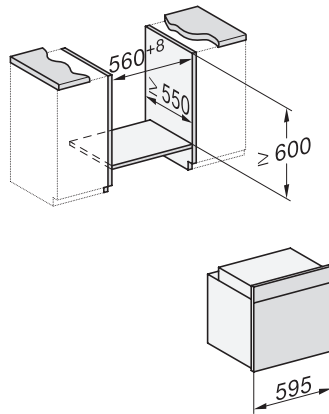

### Pečící trouba

v elegantním černém designu s pokrmovým teploměrem a pyrolýzou.

installation H7000 XL, installation drawing

installation H7000 XL, installation drawing, GB, AU

side view H7000 XL, installation drawings

built-in H7000 XL, installation drawing

H226x-1B/BP/E/EP/I/IP, H2x6xB/BP, H7x6xB/BP/BPX, installation drawings

side view H7000 XL build-under, installation drawing

H7x65BP, H7145BM, H7165B, H7365B, H2756B, H2765B/BP, DGC7151, DGC7351 installation drawings