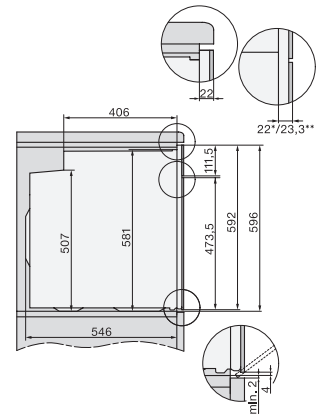

### Pečící trouba

v elegantním černém designu s pokrmovým teploměrem a pyrolýzou.

installation H7000 XL, installation drawing

installation H7000 XL, installation drawing, GB, AU

side view H7000 XL, installation drawings

built-in H7000 XL, installation drawing

H226x-1B/BP/E/EP/I/IP, H2x6xB/BP, H7x6xB/BP/BPX, installation drawings

side view H7000 XL build-under, installation drawing

H7x65BP, H7145BM, H7165B, H7365B, H2756B, H2765B/BP, DGC7151, DGC7351 installation drawings