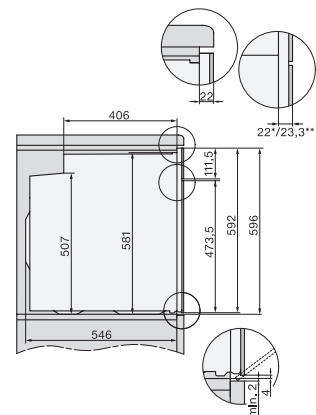

H 7365 B

Pečící trouba

v elegantním černém designu s pokrmovým teploměrem a úpravou PerfectClean.

installation H7000 XL, installation drawing

installation H7000 XL, installation drawing, GB, AU

side view H7000 XL, installation drawings

built-in H7000 XL, installation drawing

H226x-1B/BP/E/EP/I/IP, H2x6xB/BP, H7x6xB/BP/BPX, installation drawings

side view H7000 XL build-under, installation drawing

H7x65BP, H7145BM, H7165B, H7365B, H2756B, H2765B/BP, DGC7151, DGC7351 installation drawings