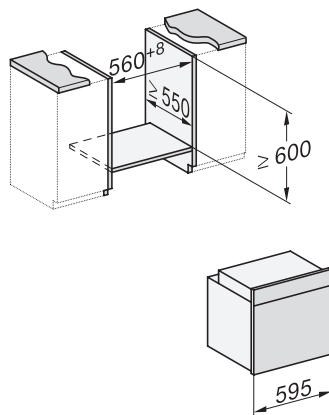

H 7365 B

Pečící trouba

v elegantním černém designu s pokrmovým teploměrem a úpravou PerfectClean.

installation H7000 XL, installation drawing

installation H7000 XL, installation drawing, GB, AU

side view H7000 XL, installation drawings

built-in H7000 XL, installation drawing

H226x-1B/BP/E/EP/I/IP, H2x6xB/BP, H7x6xB/BP/BPX, installation drawings

side view H7000 XL build-under, installation drawing

H7x65BP, H7145BM, H7165B, H7365B, H2756B, H2765B/BP, DGC7151, DGC7351 installation drawings