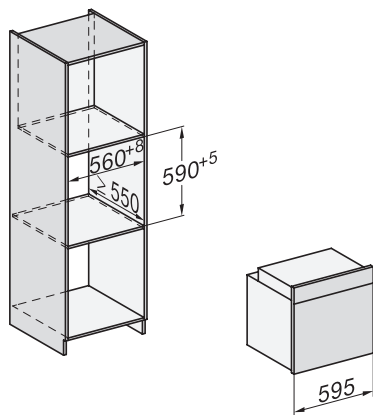

H 7365 B

Pečící trouba

v elegantním černém designu s pokrmovým teploměrem a úpravou PerfectClean.

installation H7000 XL, installation drawing

installation H7000 XL, installation drawing, GB, AU

side view H7000 XL, installation drawings

built-in H7000 XL, installation drawing

H226x-1B/BP/E/EP/I/IP, H2x6xB/BP, H7x6xB/BP/BPX, installation drawings

side view H7000 XL build-under, installation drawing

H7x65BP, H7145BM, H7165B, H7365B, H2756B, H2765B/BP, DGC7151, DGC7351 installation drawings