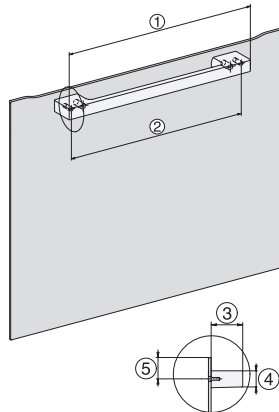

H7x65BP, H7145BM, H7165B, H7365B, H2756B, H2765B/BP, DGC7151, DGC7351 installation drawings