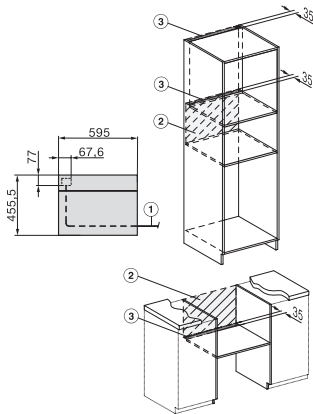

## H 7145 BM

Kompaktní pečicí trouba s mikrovlnou

v elegantním černém designu, automatické programy, kombinované provozní způsoby

side view H7000 BM, installation drawings

built-in H7000 BM, installation drawing

built-in H7000 BM build-under, installation drawings

installation H7000 BM, installation drawing

H7x40BM/BMX, installation drawings, GB, AUS

side view H7000 BM build-under, installation drawings

H7x65BP, H7145BM, H7165B, H7365B, H2756B,  
H2765B/BP, DGC7151, DGC7351 installation drawings