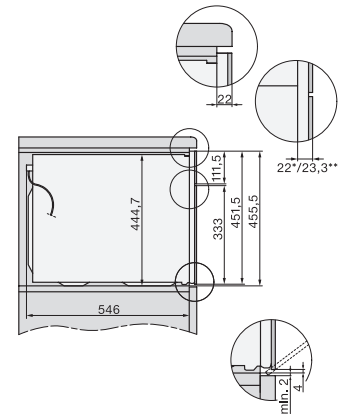

## H 7145 BM

Kompaktní pečicí trouba s mikrovlnou

v elegantním černém designu, automatické programy, kombinované provozní způsoby

side view H7000 BM, installation drawings

built-in H7000 BM, installation drawing

built-in H7000 BM build-under, installation drawings

installation H7000 BM, installation drawing

H7x40BM/BMX, installation drawings, GB, AUS

side view H7000 BM build-under, installation drawings

H7x65BP, H7145BM, H7165B, H7365B, H2756B,  
H2765B/BP, DGC7151, DGC7351 installation drawings