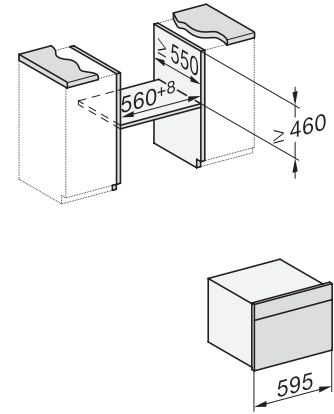

## H 7145 BM

Kompaktní pečicí trouba s mikrovlnou

v elegantním černém designu, automatické programy, kombinované provozní způsoby

side view H7000 BM, installation drawings

built-in H7000 BM, installation drawing

built-in H7000 BM build-under, installation drawings

installation H7000 BM, installation drawing

H7x40BM/BMX, installation drawings, GB, AUS

side view H7000 BM build-under, installation drawings

H7x65BP, H7145BM, H7165B, H7365B, H2756B,  
H2765B/BP, DGC7151, DGC7351 installation drawings