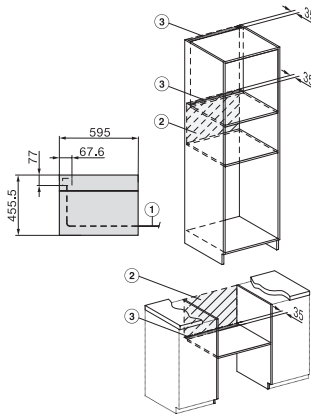

## H 7145 BM

Kompaktní pečicí trouba s mikrovlnou

v elegantním černém designu, automatické programy, kombinované provozní způsoby

side view H7000 BM, installation drawings

built-in H7000 BM, installation drawing

built-in H7000 BM build-under, installation drawings

installation H7000 BM, installation drawing

H7x40BM/BMX, installation drawings, GB, AUS

side view H7000 BM build-under, installation drawings

H7x65BP, H7145BM, H7165B, H7365B, H2756B,  
H2765B/BP, DGC7151, DGC7351 installation drawings