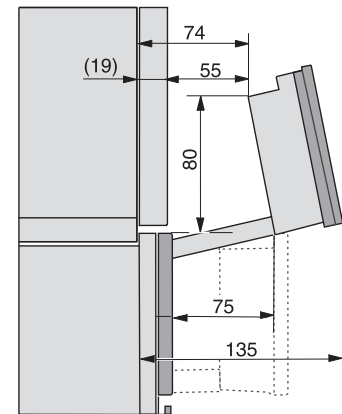

Installation DG, DGM, DGC XL, ESW7x10, EVS7010, installation drawings

built-in DG, DGM, DGC XL build-under, installation drawing

DGC7x4x built-in tall cabinet, installation drawing

DGC7x45 connections and ventilation 45cm, installation drawing

DGC7x4x swivel range of the aperture, installation drawings

screw joint DGC XL, installation drawing

side view DGC XL, installation drawings