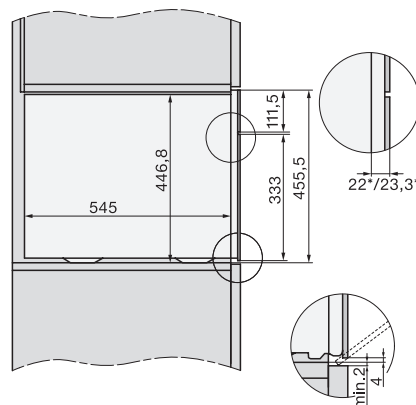

Installation DG, DGM, DGC XL, ESW7x10, EVS7010, installation drawings

built-in DG, DGM, DGC XL build-under, installation drawing

DGC7x4x built-in tall cabinet, installation drawing

DGC7x45 connections and ventilation 45cm, installation drawing

DGC7x4x swivel range of the aperture, installation drawings

screw joint DGC XL, installation drawing

side view DGC XL, installation drawings