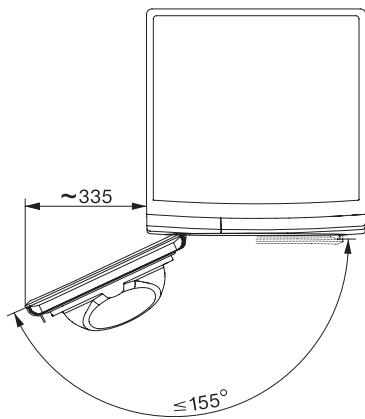

TWW780WP Passion

Sušička s tepelným čerpadlem T1:

A+++ -10 % | 9 kg | M Touch | SteamFinish | SilenceDrum

T1 installation drawing, fascia 5 degree, measures in mm

T1 drawing, fascia 5 degree, measures in mm

T1 drawing, fascia 5 degree, with porthole, measures in mm

T1 drawing, fascia 5 degree, measures in mm