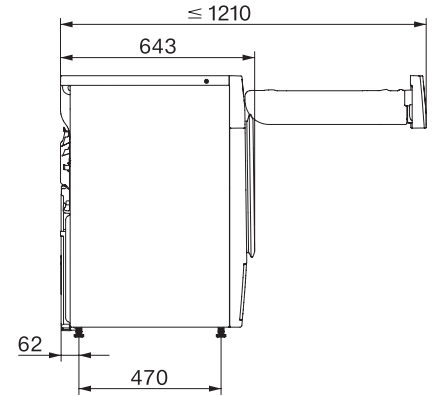

TWW780WP Passion

Sušička s tepelným čerpadlem T1:

A+++ -10 % | 9 kg | M Touch | SteamFinish | SilenceDrum

T1 installation drawing, fascia 5 degree, measures in mm

T1 drawing, fascia 5 degree, measures in mm

T1 drawing, fascia 5 degree, with porthole, measures in mm

T1 drawing, fascia 5 degree, measures in mm