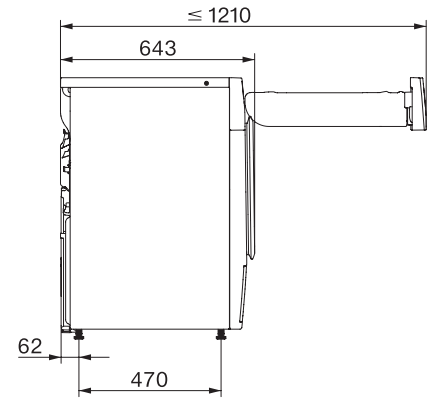

TWR780WP Eco&Steam&9kg

Sušička s tepelným čerpadlem T1:

s funkcí SteamFinish, SilenceDrum a M Touch pro ty nejvyšší nároky.

T1 installation drawing, fascia 5 degree, measures in mm

T1 drawing, fascia 5 degree, measures in mm

T1 drawing, fascia 5 degree, with porthole, measures in mm

T1 drawing, fascia 5 degree, measures in mm