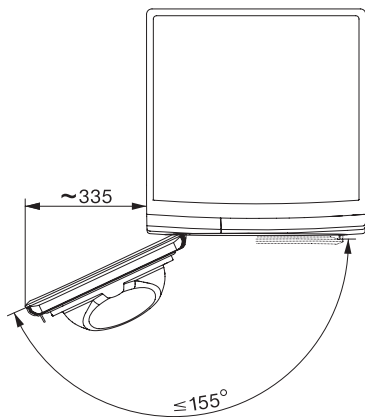

TWR780WP Eco&Steam&9kg
Sušička s tepelným čerpadlem T1:
A+++ -10 % | 9 kg | M Touch | SteamFinish | SilenceDrum

T1 installation drawing, facia 5 degree, measures in mm

T1 drawing, facia 5 degree, measures in mm

T1 drawing, facia 5 degree, with porthole, measures in mm

T1 drawing, facia 5 degree, measures in mm