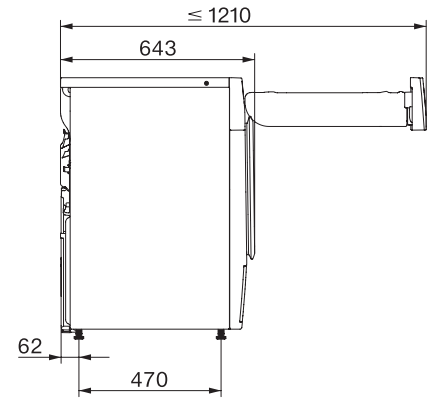

TWR780WP Eco&Steam&9kg
Sušička s tepelným čerpadlem T1:
A+++ -10 % | 9 kg | M Touch | SteamFinish | SilenceDrum

T1 installation drawing, facia 5 degree, measures in mm

T1 drawing, facia 5 degree, measures in mm

T1 drawing, facia 5 degree, with porthole, measures in mm

T1 drawing, facia 5 degree, measures in mm