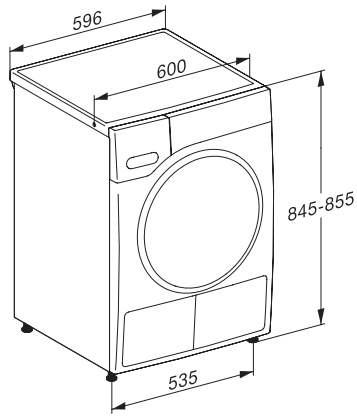

TWR780WP Eco&Steam&9kg

Sušička s tepelným čerpadlem T1:

s funkcí SteamFinish, SilenceDrum a M Touch pro ty nejvyšší nároky.

T1 installation drawing, fascia 5 degree, measures in mm

T1 drawing, fascia 5 degree, measures in mm

T1 drawing, fascia 5 degree, with porthole, measures in mm

T1 drawing, fascia 5 degree, measures in mm