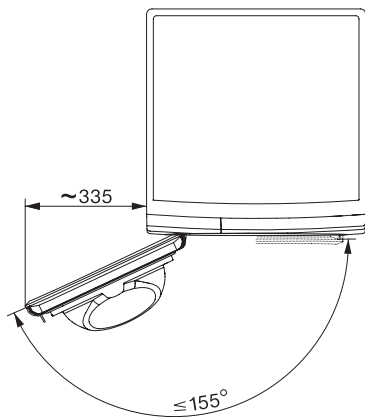

TWR780WP Eco&Steam&9kg

Sušička s tepelným čerpadlem T1:

s funkcí SteamFinish, SilenceDrum a M Touch pro ty nejvyšší nároky.

T1 installation drawing, fascia 5 degree, measures in mm

T1 drawing, fascia 5 degree, measures in mm

T1 drawing, fascia 5 degree, with porthole, measures in mm

T1 drawing, fascia 5 degree, measures in mm