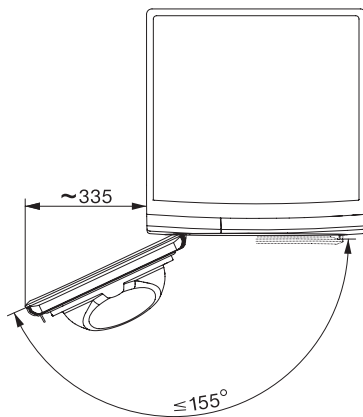

TWL780WP EcoSpeed&Steam&9kg  
Sušička s tepelným čerpadlem T1:  
s funkcí SteamFinish, DryCare 40 a SilenceDrum pro šetrné sušení.

T1 installation drawing, facia 5 degree, measures in mm

T1 drawing, facia 5 degree, measures in mm

T1 drawing, facia 5 degree, with porthole, measures in mm

T1 drawing, facia 5 degree, measures in mm