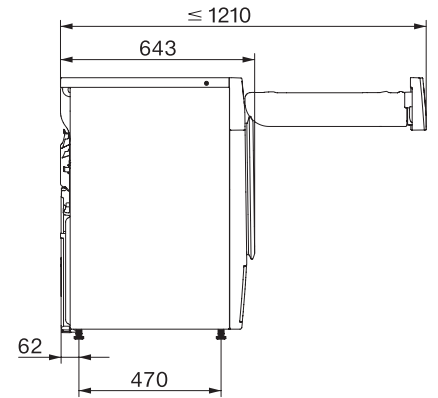

TWL780WP EcoSpeed&Steam&9kg  
Sušička s tepelným čerpadlem T1:  
s funkcí SteamFinish, DryCare 40 a SilenceDrum pro šetrné sušení.

T1 installation drawing, facia 5 degree, measures in mm

T1 drawing, facia 5 degree, measures in mm

T1 drawing, facia 5 degree, with porthole, measures in mm

T1 drawing, facia 5 degree, measures in mm