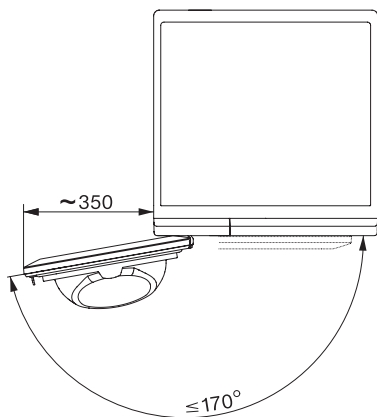

TCA230WP Active

Sušička s tepelným čerpadlem T1:
s třídou A++ a vynikající kvalitou Miele za atraktivní cenu.

T1 installation drawing, slanted facia or straight facia, measures in mm

T1 drawing, slanted facia or straight facia, measures in mm

T1 drawing, slanted facia or straight facia, without porthole, measures in mm

T1 drawing, slanted facia or straight facia, measures in mm