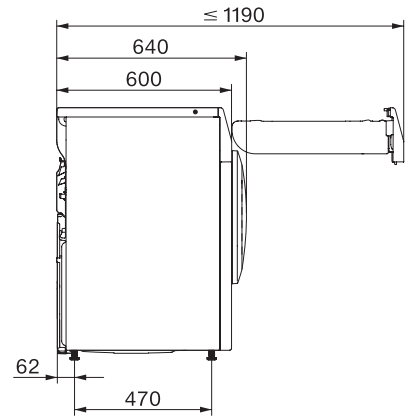

TCA230WP Active

Sušička s tepelným čerpadlem T1:
s třídou A++ a vynikající kvalitou Miele za atraktivní cenu.

T1 installation drawing, slanted facia or straight facia, measures in mm

T1 drawing, slanted facia or straight facia, measures in mm

T1 drawing, slanted facia or straight facia, without porthole, measures in mm

T1 drawing, slanted facia or straight facia, measures in mm