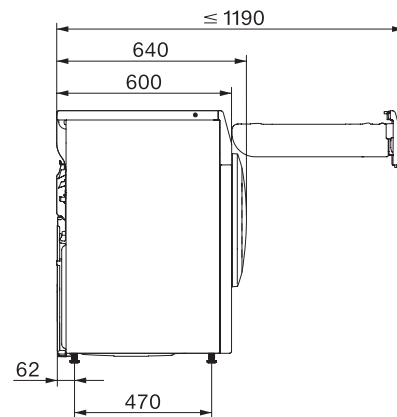

TCA230WP Active

Sušička s tepelným čerpadlem T1:
s třídou A++ a vynikající kvalitou Miele za atraktivní cenu.

T1 installation drawing, slanted facia or straight facia, measures in mm

T1 drawing, slanted facia or straight facia, measures in mm

T1 drawing, slanted facia or straight facia, without porthole, measures in mm

T1 drawing, slanted facia or straight facia, measures in mm