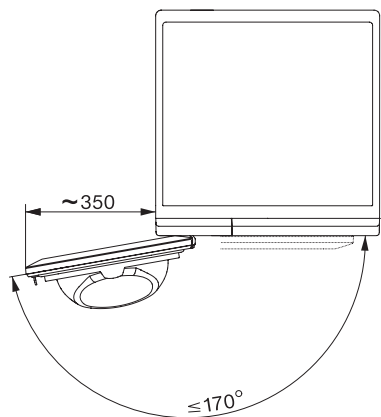

TCA230WP Active

Sušička s tepelným čerpadlem T1:
s třídou A++ a vynikající kvalitou Miele za atraktivní cenu.

T1 installation drawing, slanted facia or straight facia, measures in mm

T1 drawing, slanted facia or straight facia, measures in mm

T1 drawing, slanted facia or straight facia, without porthole, measures in mm

T1 drawing, slanted facia or straight facia, measures in mm