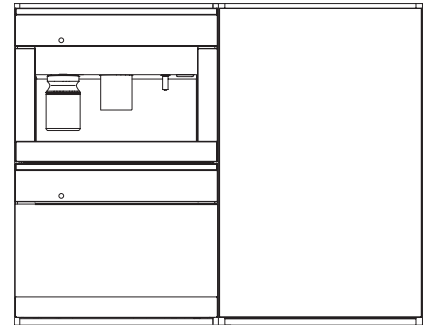

KWT 6422 iG

Vestavná vinotéka

se systémy FlexiFrame a Push2Open pro náročné milovníky dobrého vína.