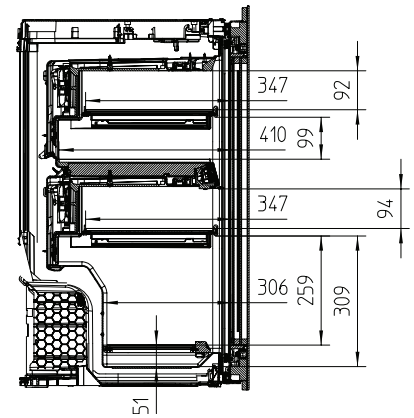

KWT6422iG, KWT6422iG-1, Installation draw, side view

ENB1060, combination 2x45er + KWT6422iG, Installation draw

KWT6422iG, KWT6422iG-1, Interior dimensions (Installation drawings)

ENB1060, combination 60er & 32er ESW + 2x45er + KWT6422iG, Installation draw