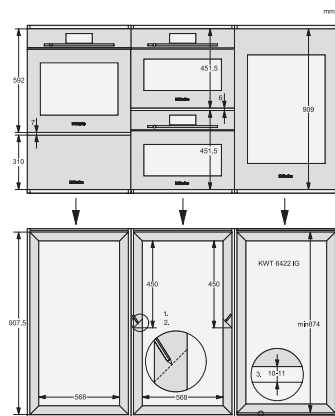

KWT6422iG, KWT6422iG-1, Installation draw, side view

ENB1060, combination 2x45er + KWT6422iG, Installation draw

KWT6422iG, KWT6422iG-1, Interior dimensions (Installation drawings)

ENB1060, combination 60er & 32er ESW + 2x45er + KWT6422iG, Installation draw