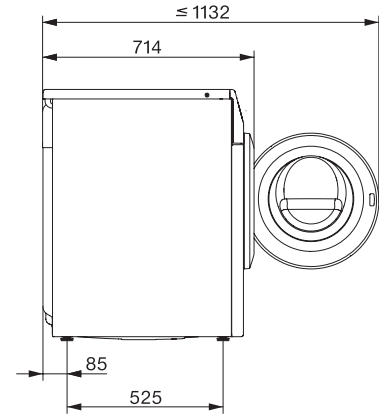

WTW870WPM PWash&TDos 9/6kg

Pračka se sušičkou WT1:

rychlý a komfortní univerzální pomocník pro velké množství prádla.

WT1 9/6 kg, installation drawing, slanted facia or straight facia, measures in mm

WT1 9/6 kg, drawing, slanted facia or straight facia, measures in mm

WT1 9/6 kg, drawing, slanted facia or straight facia, measures in mm

WT1 9/6 kg, drawing, slanted facia or straight facia, measures in mm