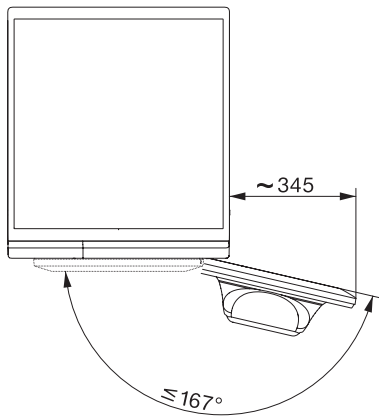

WTW870WPM PWash&TDos 9/6kg

Pračka se sušičkou WT1:

rychlý a komfortní univerzální pomocník pro velké množství prádla.

WT1 9/6 kg, installation drawing, slanted facia or straight facia, measures in mm

WT1 9/6 kg, drawing, slanted facia or straight facia, measures in mm

WT1 9/6 kg, drawing, slanted facia or straight facia, measures in mm

WT1 9/6 kg, drawing, slanted facia or straight facia, measures in mm