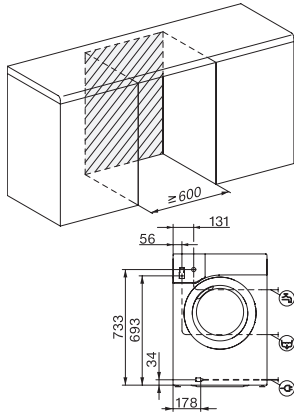

WTW870WPM PWash&TDos 9/6kg

Pračka se sušičkou WT1:

rychlý a komfortní univerzální pomocník pro velké množství prádla.

WT1 9/6 kg, installation drawing, slanted facia or straight facia, measures in mm

WT1 9/6 kg, drawing, slanted facia or straight facia, measures in mm

WT1 9/6 kg, drawing, slanted facia or straight facia, measures in mm

WT1 9/6 kg, drawing, slanted facia or straight facia, measures in mm