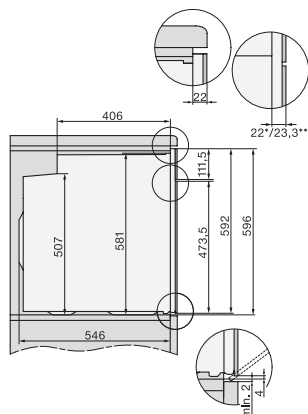

H 7262 BP
 Pečící trouba
 s textovým displejem, pokrmmovým teploměrem a pyrolýzou

installation H7000 XL, installation drawing

installation H7000 XL, installation drawing, GB, AU

side view H7000 XL, installation drawings

built-in H7000 XL, installation drawing

H226x-1B/BP/E/EP/I/IP, H2x6xB/BP, H7x6xB/BP/BPX, installation drawings

DG7x40, DGC7x4x, DGC7x6x, DG7635, DGM7x4x, DO7, H2860B/BP, H7240BM, H7x40BM, H7x4xB/BP, H7x6xB/BP, installation drawings

H226x-1B/BP/E/EP/I/IP, H2760B/BP, H28x0B/BP, H7x40BM/BMX, H7x6xB/BP/BPX, installation drawings

side view H7000 XL build-under, installation drawing

H2xxx-1 B/BP/E/I/IP, H7xxx B/BP/BM/BMX, installation drawings