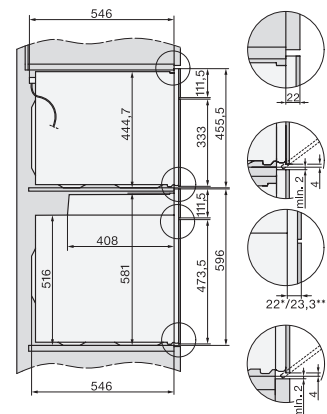

H 7262 BP
 Pečící trouba
 s textovým displejem, pokrmmovým teploměrem a pyrolýzou

installation H7000 XL, installation drawing

installation H7000 XL, installation drawing, GB, AU

side view H7000 XL, installation drawings

built-in H7000 XL, installation drawing

H226x-1B/BP/E/EP/I/IP, H2x6xB/BP, H7x6xB/BP/BPX, installation drawings

DG7x40, DGC7x4x, DGC7x6x, DG7635, DGM7x4x, DO7, H2860B/BP, H7240BM, H7x40BM, H7x4xB/BP, H7x6xB/BP, installation drawings

H226x-1B/BP/E/EP/I/IP, H2760B/BP, H28x0B/BP, H7x40BM/BMX, H7x6xB/BP/BPX, installation drawings

side view H7000 XL build-under, installation drawing

H2xxx-1 B/BP/E/I/IP, H7xxx B/BP/BM/BMX, installation drawings