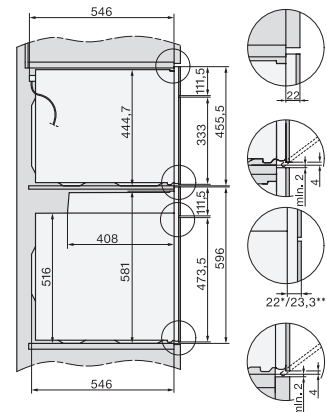

H 7262 BP
 Pečící trouba
 s textovým displejem, pokrmmovým teploměrem a pyrolýzou

installation H7000 XL, installation drawing

installation H7000 XL, installation drawing, GB, AU

side view H7000 XL, installation drawings

built-in H7000 XL, installation drawing

H226x-1B/BP/E/EP/I/IP, H2x6xB/BP, H7x6xB/BP/BPX, installation drawings

DG7x40, DGC7x4x, DGC7x6x, DG7635, DGM7x4x, DO7, H2860B/BP, H7240BM, H7x40BM, H7x4xB/BP, H7x6xB/BP, installation drawings

H226x-1B/BP/E/EP/I/IP, H2760B/BP, H28x0B/BP, H7x40BM/BMX, H7x6xB/BP/BPX, installation drawings

side view H7000 XL build-under, installation drawing

H2xxx-1 B/BP/E/I/IP, H7xxx B/BP/BM/BMX, installation drawings