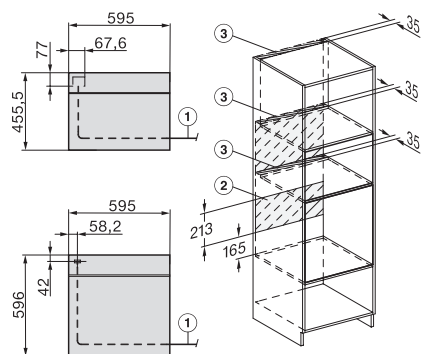

H2760B/BP, H28x0B/BP, H7x6xB/BP/BPX, DGC7351, DGC7151, installation drawings

H226x-1B/BP/E/EP//IP, H2760B/BP, H28x0B/BP, H7x6xB/BP/BPX, installation drawings

H226x-1B/BP/E/EP//IP, H2x6xB/BP, H7x6xB/BP/BPX, installation drawings

DG7x40, DGC7x4x, DGC7x6x, DG7635, DGM7x4x, DO7, H2860B/BP, H7240BM, H7x40BM, H7x4xB/BP, H7x6xB/BP, installation drawings

H226x-1B/BP/E/EP//IP, H2760B/BP, H28x0B/BP, H7x40BM/BMX, H7x6xB/BP/BPX, installation drawings

H2760B/BP, H28x0B/BP, H7x6xB/BP/BPX, installation drawings

H2xxx-1 B/BP/E//IP, H7xxx B/BP/BM/BMX, installation drawings

H 7262 B  
Pečicí trouba  
s textovým displejem, pokrmovým teploměrem a úpravou PerfectClean