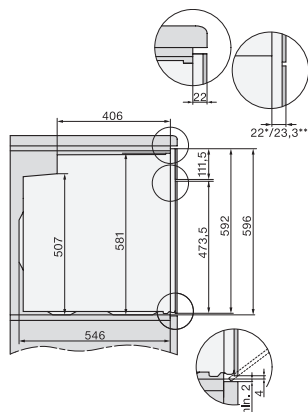

H 7262 BP  
 Pečící trouba  
 s textovým displejem, pokrmmovým teploměrem a pyrolýzou

installation H7000 XL, installation drawing

installation H7000 XL, installation drawing, GB, AU

side view H7000 XL, installation drawings

built-in H7000 XL, installation drawing

H226x-1B/BP/E/EP/I/IP, H2x6xB/BP, H7x6xB/BP/BPX, installation drawings

DG2840, DG7x40, DGC7x4x, DG7x6x, DGC7x6x, DGD7635, DGM7x4x, DO7, H28B/BP, H7x4xB/BM/BP, H7x6xB/BP, installation drawing

H226x-1B/BP/E/EP/I/IP, H2760B/BP, H28x0B/BP, H7x40BM/BMX, H7x6xB/BP/BPX, installation drawings

side view H7000 XL build-under, installation drawing

H2xxx-1 B/BP/E/I/IP, H7xxx B/BP/BM/BMX, installation drawings