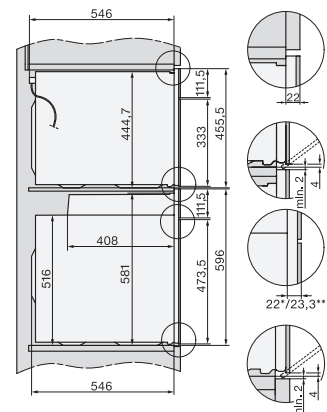

H 7262 BP  
 Pečící trouba  
 s textovým displejem, pokrmmovým teploměrem a pyrolýzou

installation H7000 XL, installation drawing

installation H7000 XL, installation drawing, GB, AU

side view H7000 XL, installation drawings

built-in H7000 XL, installation drawing

H226x-1B/BP/E/EP/I/IP, H2x6xB/BP, H7x6xB/BP/BPX, installation drawings

DG2840, DG7x40, DGC7x4x, DG7x6x, DGC7x6x, DGD7635, DGM7x4x, DO7, H28B/BP, H7x4xB/BM/BP, H7x6xB/BP, installation drawing

H226x-1B/BP/E/EP/I/IP, H2760B/BP, H28x0B/BP, H7x40BM/BMX, H7x6xB/BP/BPX, installation drawings

side view H7000 XL build-under, installation drawing

H2xxx-1 B/BP/E/I/IP, H7xxx B/BP/BM/BMX, installation drawings