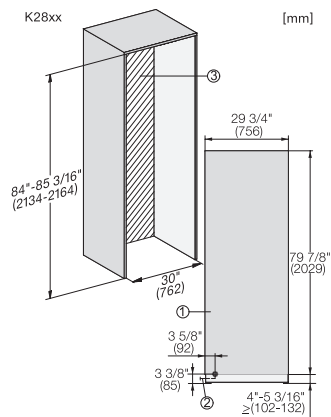

K 2802 Vi  
Chladnička MasterCool  
pro prvotřídní design a techniku velkého formátu

Opening angle 90°/115°, right side stop, MasterCool (Sketch) \*footnote

Side-by-side, MasterCool, without partition wall, with heating mat (Sketch) (with footnote)

K2801Vi, K2811Vi, K2802Vi, K2812Vi, inner space, MasterCool, installation drawings

KFP3005ed/cs, KFP3004ed/cs, Front panel, Front dimensions, MasterCool II, installation drawings

Sideview, MasterCool, Sketch

Example for dimensioning Side-by-side-Combination MasterCool (Sketch) (\*footnote) (only for EUROPE)

Side-by-Side, MasterCool, footnote, installation drawings

K2801Vi, K2811Vi, K2801SF, K2811SF, installation, MasterCool, \*footnote, installation drawings

Example for dimensioning Side-by-side-Combination MasterCool (Sketch) (\*footnote) (only for EUROPE)