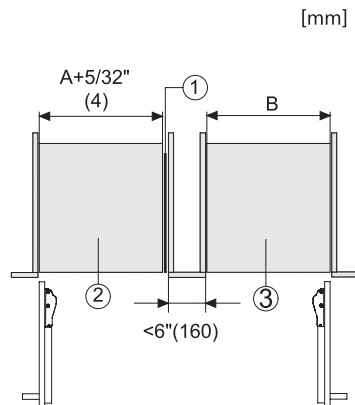

K 2802 Vi  
Chladnička MasterCool  
pro prvotřídní design a techniku velkého formátu

Opening angle 90°/115°, right side stop, MasterCool (Sketch) \*footnote

Side-by-side, MasterCool, without partition wall, with heating mat (Sketch) (with footnote)

K2801Vi, K2811Vi, K2802Vi, K2812Vi, inner space, MasterCool, installation drawings

KFP3005ed/cs, KFP3004ed/cs, Front panel, Front dimensions, MasterCool II, installation drawings

Sideview, MasterCool, Sketch

Example for dimensioning Side-by-side-Combination MasterCool (Sketch) (\*footnote) (only for EUROPE)

Side-by-Side, MasterCool, footnote, installation drawings

K2801Vi, K2811Vi, K2801SF, K2811SF, installation, MasterCool, \*footnote, installation drawings