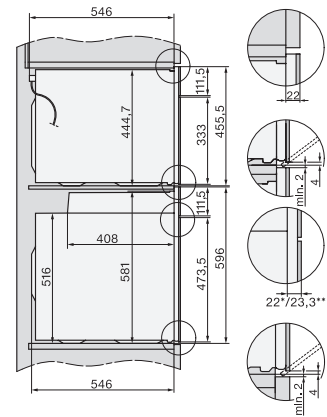

### Pečící trouba

v perfektně kombinovatelném designu s textovým displejem a pyrolýzou.

installation H7000 XL, installation drawing

side view H7000 XL, installation drawings

built-in H7000 XL, installation drawing

H226x-1B/BP/E/EP/I/IP, H2x6xB/BP, H7x6xB/BP/BPX, installation drawings

H2x6x-1B/BP/E/EP/I/IP, H2850BP, H7x6xB/BP/BPX, H2x6xB, installation drawings

DG2840, DG7x40, DGC7x4x, DG7x6x, DGC7x6x, DGD7635, DGM7x4x, DO7, H28B/BP, H7x4xB/BM/BP, H7x6xB/BP, installation drawing

H226x-1B/BP/E/EP/I/IP, H2760B/BP, H28x0B/BP, H7x40BM/BMX, H7x6xB/BP/BPX, installation drawings

side view H7000 XL build-under, installation drawing

H2xxx-1 B/BP/E/I/IP, H7xxx B/BP/BM/BMX, installation drawings