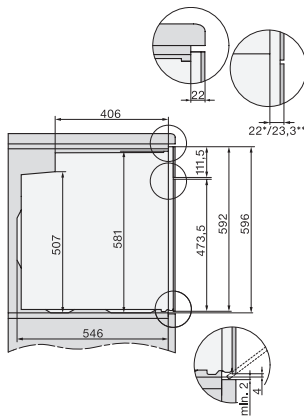

### Pečící trouba

v perfektně kombinovatelném designu s textovým displejem a pyrolýzou.

installation H7000 XL, installation drawing

side view H7000 XL, installation drawings

built-in H7000 XL, installation drawing

H226x-1B/BP/E/EP/I/IP, H2x6xB/BP, H7x6xB/BP/BPX, installation drawings

H2x6x-1B/BP/E/EP/I/IP, H2850BP, H7x6xB/BP/BPX, H2x6xB, installation drawings

DG2840, DG7x40, DGC7x4x, DG7x6x, DGC7x6x, DGD7635, DGM7x4x, DO7, H28B/BP, H7x4xB/BM/BP, H7x6xB/BP, installation drawing

H226x-1B/BP/E/EP/I/IP, H2760B/BP, H28x0B/BP, H7x40BM/BMX, H7x6xB/BP/BPX, installation drawings

side view H7000 XL build-under, installation drawing

H2xxx-1 B/BP/E/I/IP, H7xxx B/BP/BM/BMX, installation drawings