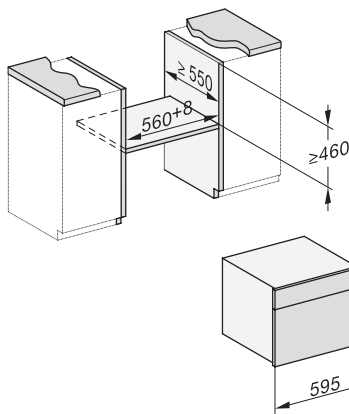

ESW7x20, DGC7x4xHCPro, DGC7x4xHCXPro installation drawings

ESW7x20, DG7xxx, DGM7xxx installation drawings

ESW7x20, DGM7x4x installation drawings

ESW7x10, DGC7x4xHCPro, DGC7x4xHCXPro, installation drawings

ESW7x10, EVS7010, DG7x4x, DGM7x4x installation drawings

DG7xxx, DGM7xxx, installation drawings

built-in DG DGM DGC XL build-under, installation drawing

Screw joint DG DGM, installation drawing

DGM 7440

Parní trouba s mikrovlnou
pro zdravé vaření a rychlé ohřívání se sítovým propojením.

DG DGM, installation drawing

side view DG DGM, installation drawings

installation DGM, installation drawing