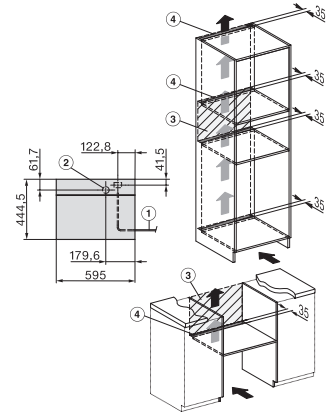

ESW7x20, DGC7x4xHCPro, DGC7x4xHCXPro installation drawings

ESW7x20, DG7xxx, DGM7xxx installation drawings

ESW7x20, DGM7x4x installation drawings

ESW7x10, DGC7x4xHCPro, DGC7x4xHCXPro, installation drawings

ESW7x10, EVS7010, DG7x4x, DGM7x4x installation drawings

DG7xxx, DGM7xxx, installation drawings

built-in DG DGM DGC XL build-under, installation drawing

Screw joint DG DGM, installation drawing

DGM 7440

Parní trouba s mikrovlnou
pro zdravé vaření a rychlé ohřívání se sítovým propojením.

DG DGM, installation drawing

side view DG DGM, installation drawings

installation DGM, installation drawing