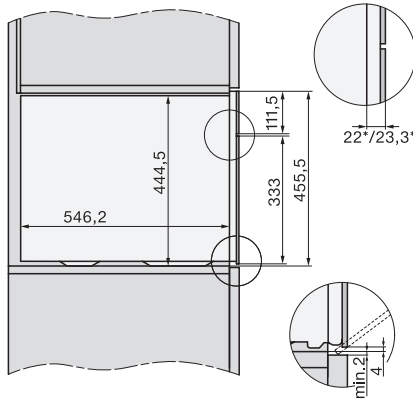

ESW7x20, DGC7x4xHCPro, DGC7x4xHCXPro installation drawings

ESW7x20, DG7xxx, DGM7xxx installation drawings

ESW7x20, DGM7x4x installation drawings

ESW7x10, DGC7x4xHCPro, DGC7x4xHCXPro, installation drawings

ESW7x10, EVS7010, DG7x4x, DGM7x4x installation drawings

DG7xxx, DGM7xxx, installation drawings

built-in DG DGM DGC XL build-under, installation drawing

Screw joint DG DGM, installation drawing

DGM 7440

Parní trouba s mikrovlnou
pro zdravé vaření a rychlé ohřívání se sítovým propojením.

DG DGM, installation drawing

side view DG DGM, installation drawings

installation DGM, installation drawing