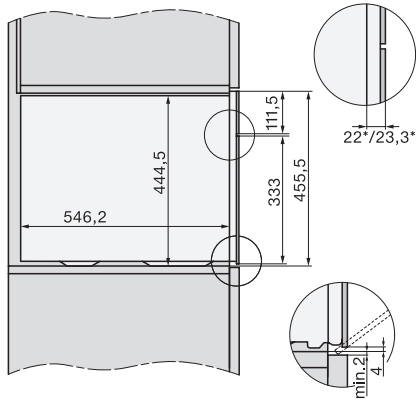

ESW7x20, DGC7x4xHCPro, DGC7x4xHCXPro installation drawings

ESW7x20, DG7xxx, DGM7xxx installation drawings

ESW7x20, DGM7x4x installation drawings

ESW7x10, DGC7x4xHCPro, DGC7x4xHCXPro, installation drawings

ESW7x10, EVS7010, DG7x4x, DGM7x4x installation drawings

DG7xxx, DGM7xxx, installation drawings

built-in DG DGM DGC XL build-under, installation drawing

Screw joint DG DGM, installation drawing

DGM 7440

Parní trouba s mikrovlnou  
pro zdravé vaření a rychlé ohřívání se sítovým propojením.

DG DGM, installation drawing

side view DG DGM, installation drawings

installation DGM, installation drawing