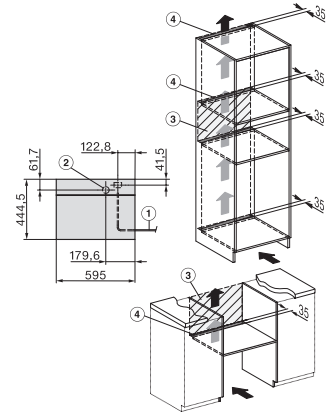

ESW7x20, DGC7x4xHCPro, DGC7x4xHCXPro installation drawings

ESW7x20, DG7xxx, DGM7xxx installation drawings

ESW7x20, DGM7x4x installation drawings

ESW7x10, DGC7x4xHCPro, DGC7x4xHCXPro, installation drawings

ESW7x10, EVS7010, DG7x4x, DGM7x4x installation drawings

DG7xxx, DGM7xxx, installation drawings

built-in DG DGM DGC XL build-under, installation drawing

Screw joint DG DGM, installation drawing

DGM 7440

Parní trouba s mikrovlnou  
pro zdravé vaření a rychlé ohřívání se sítovým propojením.

DG DGM, installation drawing

side view DG DGM, installation drawings

installation DGM, installation drawing