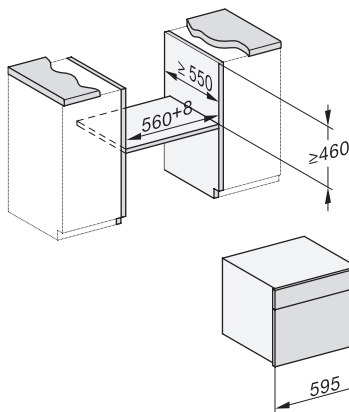

ESW7x20, DGC7x4xHCPro, DGC7x4xHCXPro installation drawings

ESW7x20, DG7xxx, DGM7xxx installation drawings

ESW7x20, DGM7x4x installation drawings

ESW7x10, DGC7x4xHCPro, DGC7x4xHCXPro, installation drawings

ESW7x10, EVS7010, DG7x4x, DGM7x4x installation drawings

DG7xxx, DGM7xxx, installation drawings

built-in DG DGM DGC XL build-under, installation drawing

Screw joint DG DGM, installation drawing

DGM 7440

Parní trouba s mikrovlnou  
pro zdravé vaření a rychlé ohřívání se sítovým propojením.

DG DGM, installation drawing

side view DG DGM, installation drawings

installation DGM, installation drawing