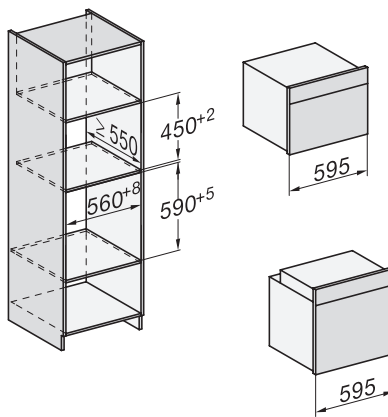

## H 7860 BPX

Pečící trouba bez rukojeti

v perfektně kombinovatelném designu s pokrmovým teploměrem a BrillantLight.

installation H7000 XL, installation drawing

side view H7000 XL, installation drawings

built-in H7000 XL, installation drawing

H226x-1B/BP/E/EP/I/IP, H2x6xB/BP, H7x6xB/BP/BPX, installation drawings

H226x-1B/BP/E/EP/I/IP, H2760B/BP, H28x0B/BP, H7x40BM/BMX, H7x6xB/BP/BPX, installation drawings

side view H7000 XL build-under, installation drawing