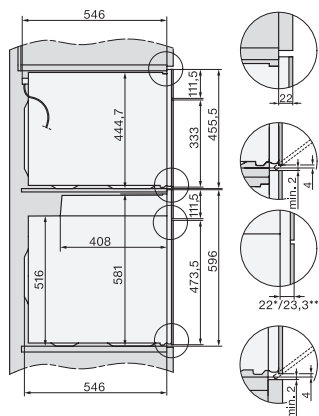

## H 7860 BPX

Pečící trouba bez rukojeti

v perfektně kombinovatelném designu s pokrmovým teploměrem a BrillantLight.

installation H7000 XL, installation drawing

side view H7000 XL, installation drawings

built-in H7000 XL, installation drawing

H226x-1B/BP/E/EP/I/IP, H2x6xB/BP, H7x6xB/BP/BPX, installation drawings

H226x-1B/BP/E/EP/I/IP, H2760B/BP, H28x0B/BP, H7x40BM/BMX, H7x6xB/BP/BPX, installation drawings

side view H7000 XL build-under, installation drawing