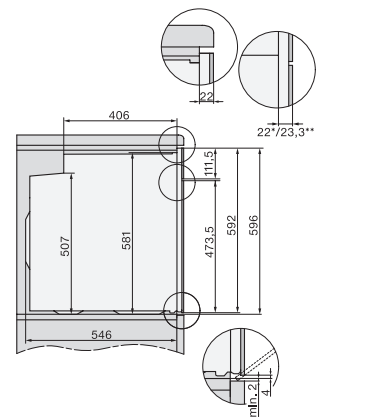

## H 7860 BPX

Pečící trouba bez rukojeti

v perfektně kombinovatelném designu s pokrmovým teploměrem a BrillantLight.

installation H7000 XL, installation drawing

side view H7000 XL, installation drawings

built-in H7000 XL, installation drawing

H226x-1B/BP/E/EP/I/IP, H2x6xB/BP, H7x6xB/BP/BPX, installation drawings

H226x-1B/BP/E/EP/I/IP, H2760B/BP, H28x0B/BP, H7x40BM/BMX, H7x6xB/BP/BPX, installation drawings

side view H7000 XL build-under, installation drawing