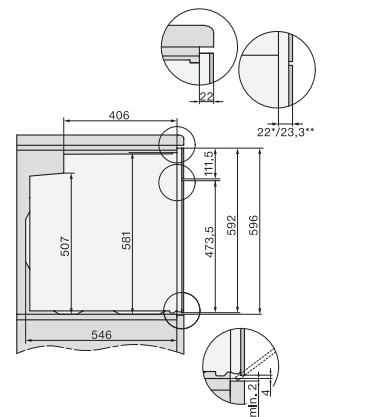

H 7860 BPX

Pečící trouba bez rukojeti

v perfektně kombinovatelném designu s pokrmovým teploměrem a BrillantLight.

installation H7000 XL, installation drawing

side view H7000 XL, installation drawings

built-in H7000 XL, installation drawing

H226x-1B/BP/E/EP/I/IP, H2x6xB/BP, H7x6xB/BP/BPX, installation drawings

H226x-1B/BP/E/EP/I/IP, H2760B/BP, H28x0B/BP, H7x40BM/BMX, H7x6xB/BP/BPX, installation drawings

side view H7000 XL build-under, installation drawing