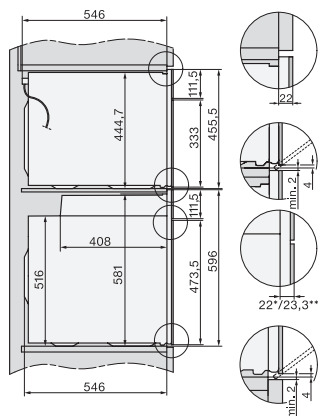

H 7860 BPX

Pečící trouba bez rukojeti

v perfektně kombinovatelném designu s pokrmovým teploměrem a BrillantLight.

installation H7000 XL, installation drawing

side view H7000 XL, installation drawings

built-in H7000 XL, installation drawing

H226x-1B/BP/E/EP/I/IP, H2x6xB/BP, H7x6xB/BP/BPX, installation drawings

H226x-1B/BP/E/EP/I/IP, H2760B/BP, H28x0B/BP, H7x40BM/BMX, H7x6xB/BP/BPX, installation drawings

side view H7000 XL build-under, installation drawing

H2xxx-1 B/BP/E/I/IP, H7xxx B/BP/BM/BMX, installation drawings

H2xxx-1 B/BP/E/I/IP, H7xxx B/BP/BM/BMX, installation drawings