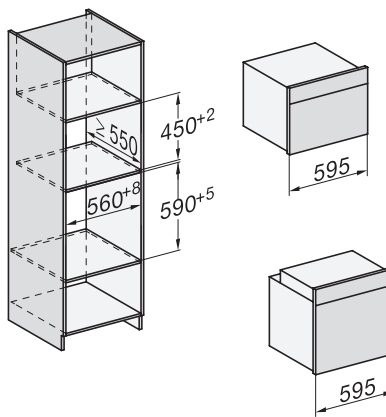

H 7860 BPX

Pečící trouba bez rukojeti

v perfektně kombinovatelném designu s pokrmovým teploměrem a BrillantLight.

installation H7000 XL, installation drawing

side view H7000 XL, installation drawings

built-in H7000 XL, installation drawing

H226x-1B/BP/E/EP/I/IP, H2x6xB/BP, H7x6xB/BP/BPX, installation drawings

H226x-1B/BP/E/EP/I/IP, H2760B/BP, H28x0B/BP, H7x40BM/BMX, H7x6xB/BP/BPX, installation drawings

side view H7000 XL build-under, installation drawing