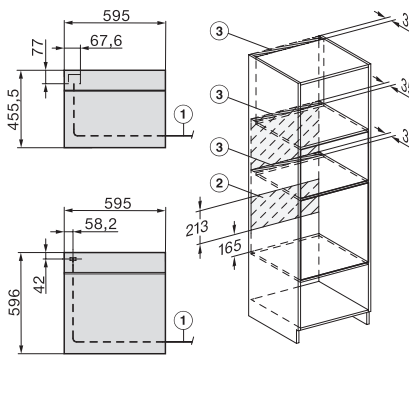

H 7860 BPX

Pečící trouba bez rukojeti

v perfektně kombinovatelném designu s pokrmovým teploměrem a BrillantLight.

installation H7000 XL, installation drawing

side view H7000 XL, installation drawings

built-in H7000 XL, installation drawing

H226x-1B/BP/E/EP/I/IP, H2x6xB/BP, H7x6xB/BP/BPX, installation drawings

H226x-1B/BP/E/EP/I/IP, H2760B/BP, H28x0B/BP, H7x40BM/BMX, H7x6xB/BP/BPX, installation drawings

side view H7000 XL build-under, installation drawing

H2xxx-1 B/BP/E/I/IP, H7xxx B/BP/BM/BMX, installation drawings

H2xxx-1 B/BP/E/I/IP, H7xxx B/BP/BM/BMX, installation drawings