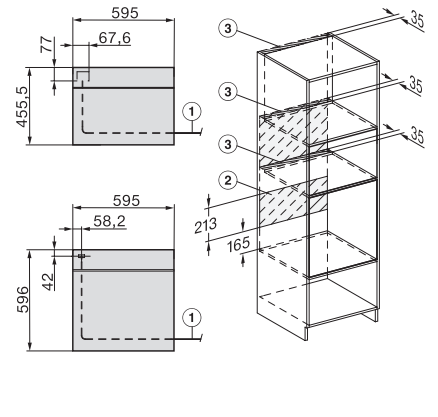

## H 7860 BP Pečící trouba

v perfektně kombinovatelném designu s pokrmovým teploměrem a BrillantLight.

installation H7000 XL, installation drawing

side view H7000 XL, installation drawings

built-in H7000 XL, installation drawing

H226x-1B/BP/E/EP/I/IP, H2x6xB/BP, H7x6xB/BP/BPX, installation drawings

DG2840, DG7x40, DGC7x4x, DG7x6x, DGC7x6x, DGD7635, DGM7x4x, DO7, H28B/BP, H7x4xB/BM/BP, H7x6xB/BP, installation drawing

H226x-1B/BP/E/EP/I/IP, H2760B/BP, H28x0B/BP, H7x40BM/BMX, H7x6xB/BP/BPX, installation drawings

side view H7000 XL build-under, installation drawing

H2xxx-1 B/BP/E/I/IP, H7xxx B/BP/BM/BMX, installation drawings

H2xxx-1 B/BP/E/I/IP, H7xxx B/BP/BM/BMX, installation drawings