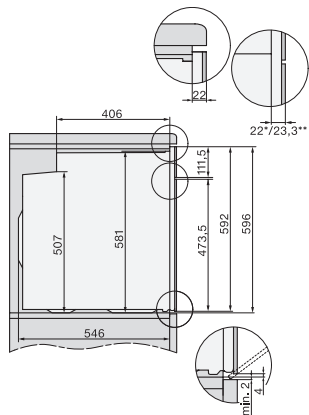

H 7860 BP Pečící trouba

v perfektně kombinovatelném designu s pokrmovým teploměrem a BrillantLight.

installation H7000 XL, installation drawing

side view H7000 XL, installation drawings

built-in H7000 XL, installation drawing

H226x-1B/BP/E/EP/I/IP, H2x6xB/BP, H7x6xB/BP/BPX, installation drawings

DG7x40, DGC7x4x, DGC7x6x, DG7635, DGM7x4x, DO7, H2860B/BP, H7240BM, H7x40BM, H7x4xB/BP, H7x6xB/BP, installation drawings

H226x-1B/BP/E/EP/I/IP, H2760B/BP, H28x0B/BP, H7x40BM/BMX, H7x6xB/BP/BPX, installation drawings

side view H7000 XL build-under, installation drawing

H2xxx-1 B/BP/E/I/IP, H7xxx B/BP/BM/BMX, installation drawings

H2xxx-1 B/BP/E/I/IP, H7xxx B/BP/BM/BMX, installation drawings