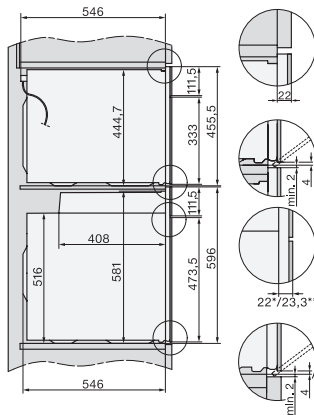

H 7860 BP Pečící trouba

v perfektně kombinovatelném designu s pokrmovým teploměrem a BrillantLight.

installation H7000 XL, installation drawing

side view H7000 XL, installation drawings

built-in H7000 XL, installation drawing

H226x-1B/BP/E/EP/I/IP, H2x6xB/BP, H7x6xB/BP/BPX, installation drawings

DG7x40, DGC7x4x, DGC7x6x, DG7635, DGM7x4x, DO7, H2860B/BP, H7240BM, H7x40BM, H7x4xB/BP, H7x6xB/BP, installation drawings

H226x-1B/BP/E/EP/I/IP, H2760B/BP, H28x0B/BP, H7x40BM/BMX, H7x6xB/BP/BPX, installation drawings

side view H7000 XL build-under, installation drawing

H2xxx-1 B/BP/E/I/IP, H7xxx B/BP/BM/BMX, installation drawings

H2xxx-1 B/BP/E/I/IP, H7xxx B/BP/BM/BMX, installation drawings