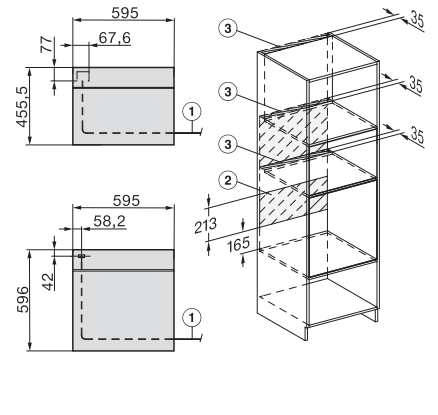

H 7860 BP Pečící trouba

v perfektně kombinovatelném designu s pokrmovým teploměrem a BrillantLight.

installation H7000 XL, installation drawing

side view H7000 XL, installation drawings

built-in H7000 XL, installation drawing

H226x-1B/BP/E/EP/I/IP, H2x6xB/BP, H7x6xB/BP/BPX, installation drawings

DG7x40, DGC7x4x, DGC7x6x, DG7635, DGM7x4x, DO7, H2860B/BP, H7240BM, H7x40BM, H7x4xB/BP, H7x6xB/BP, installation drawings

H226x-1B/BP/E/EP/I/IP, H2760B/BP, H28x0B/BP, H7x40BM/BMX, H7x6xB/BP/BPX, installation drawings

side view H7000 XL build-under, installation drawing

H2xxx-1 B/BP/E/I/IP, H7xxx B/BP/BM/BMX, installation drawings

H2xxx-1 B/BP/E/I/IP, H7xxx B/BP/BM/BMX, installation drawings