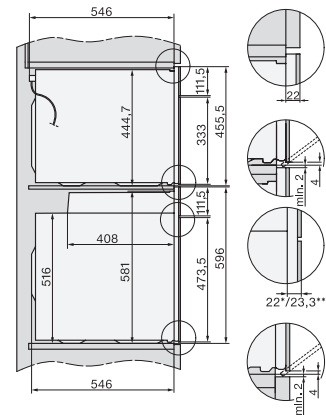

H 7860 BP Pečící trouba

v perfektně kombinovatelném designu s pokrmovým teploměrem a BrillantLight.

installation H7000 XL, installation drawing

side view H7000 XL, installation drawings

built-in H7000 XL, installation drawing

H226x-1B/BP/E/EP/I/IP, H2x6xB/BP, H7x6xB/BP/BPX, installation drawings

H2x6x-1B/BP/E/EP/I/IP, H2850BP, H7x6xB/BP/BPX, H2x6xB, installation drawings

DG7x40, DGC7x4x, DGC7x6x, DG7635, DGM7x4x, DO7, H2860B/BP, H7240BM, H7x40BM, H7x4xB/BP, H7x6xB/BP, installation drawings

H226x-1B/BP/E/EP/I/IP, H2760B/BP, H28x0B/BP, H7x40BM/BMX, H7x6xB/BP/BPX, installation drawings

side view H7000 XL build-under, installation drawing

H2xxx-1 B/BP/E/I/IP, H7xxx B/BP/BM/BMX, installation drawings