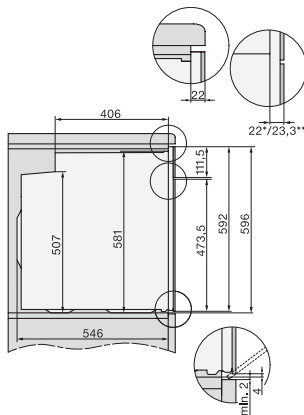

H 7860 BP Pečící trouba

v perfektně kombinovatelném designu s pokrmovým teploměrem a BrillantLight.

installation H7000 XL, installation drawing

side view H7000 XL, installation drawings

built-in H7000 XL, installation drawing

H226x-1B/BP/E/EP/I/IP, H2x6xB/BP, H7x6xB/BP/BPX, installation drawings

H2x6x-1B/BP/E/EP/I/IP, H2850BP, H7x6xB/BP/BPX, H2x6xB, installation drawings

DG7x40, DGC7x4x, DGC7x6x, DG7635, DGM7x4x, DO7, H2860B/BP, H7240BM, H7x40BM, H7x4xB/BP, H7x6xB/BP, installation drawings

H226x-1B/BP/E/EP/I/IP, H2760B/BP, H28x0B/BP, H7x40BM/BMX, H7x6xB/BP/BPX, installation drawings

side view H7000 XL build-under, installation drawing

H2xxx-1 B/BP/E/I/IP, H7xxx B/BP/BM/BMX, installation drawings